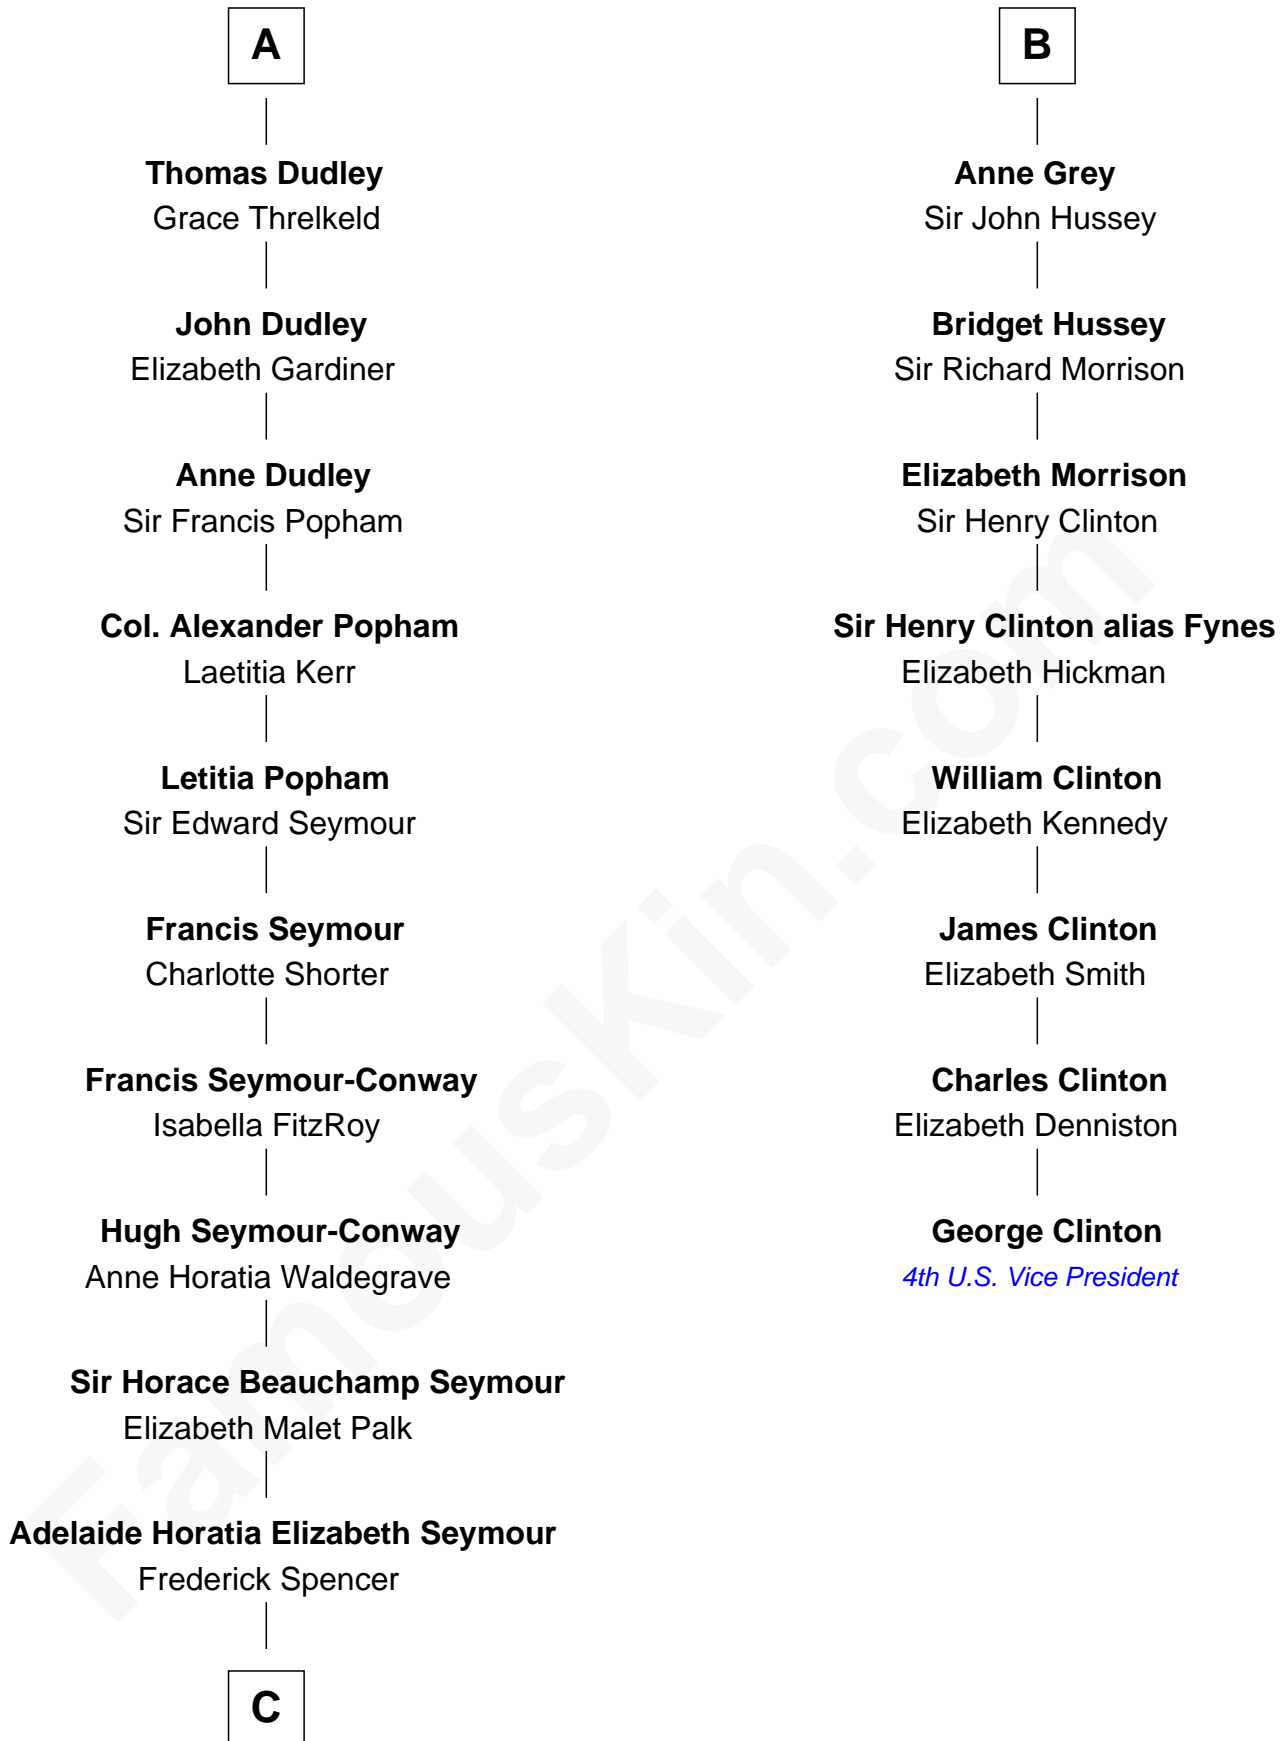

# FamousKin.com Relationship Chart of

**Princess Diana**

*Princess of Wales*

14th cousin 6 times removed of

**George Clinton**

*4th U.S. Vice President*

**Ralph Basset**

Hawise - - - - -

**C**

—  
**Charles Robert Spencer**

Margaret Baring

—  
**Albert Edward John Spencer**

Cynthia Elinor Beatrix Hamilton

—  
**Edward John Spencer**

Frances Ruth Burke Roche

—  
**Princess Diana**

*Princess of Wales*

FamousKin.com