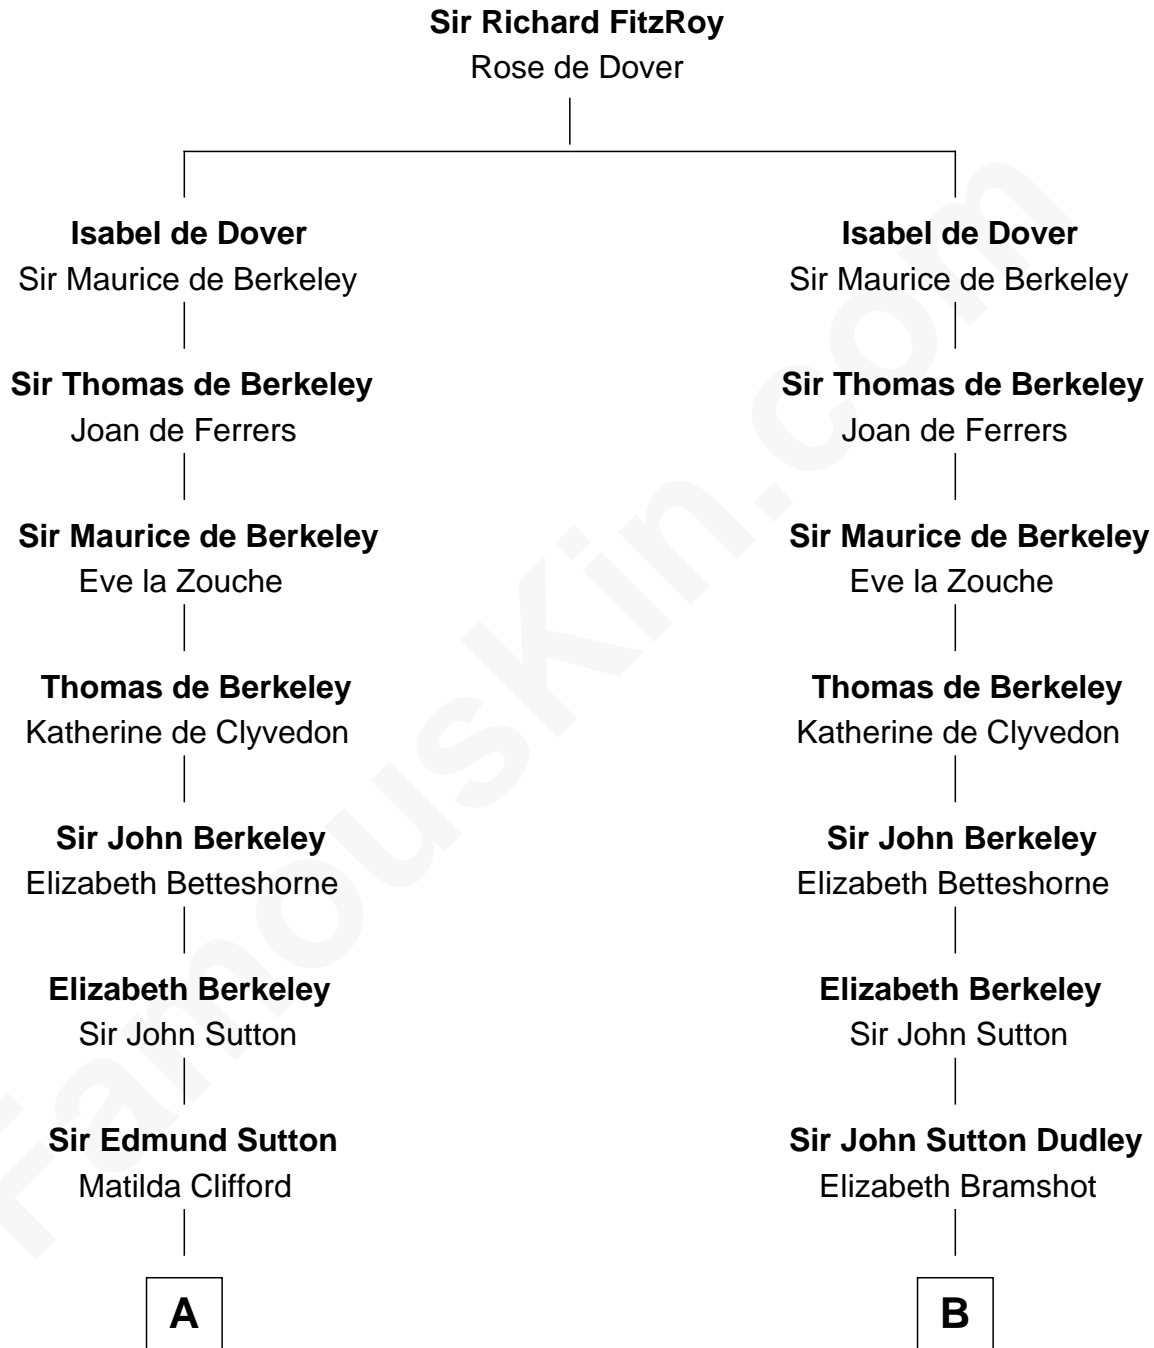

FamousKin.com

Relationship Chart of

Princess Diana

Princess of Wales

15th cousin 5 times removed of

George Clinton
4th U.S. Vice President

C

—
Charles Robert Spencer

Margaret Baring

—
Albert Edward John Spencer

Cynthia Elinor Beatrix Hamilton

—
Edward John Spencer

Frances Ruth Burke Roche

—
Princess Diana

Princess of Wales

FamousKin.com