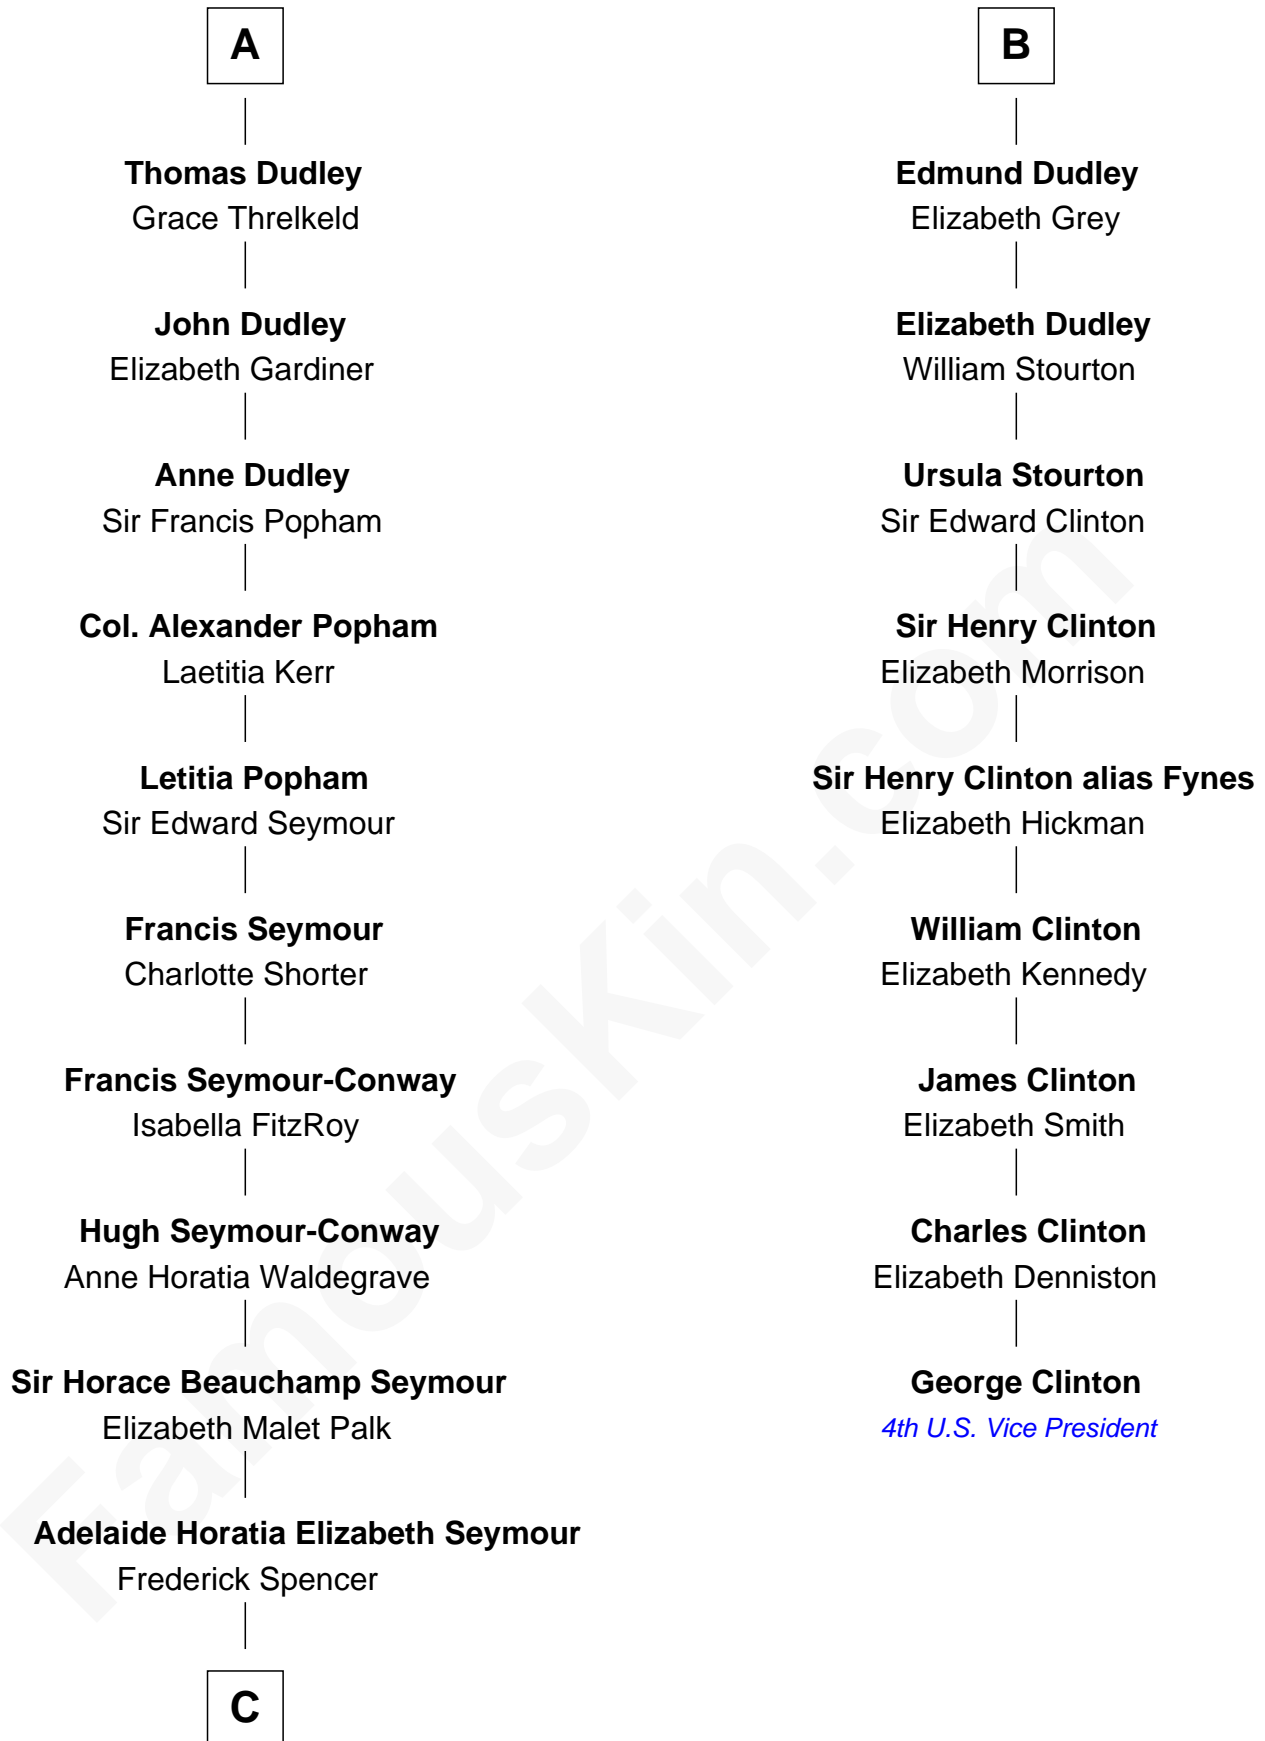

FamousKin.com

Relationship Chart of

Princess Diana

Princess of Wales

15th cousin 5 times removed of

George Clinton
4th U.S. Vice President

C

—
Charles Robert Spencer

Margaret Baring

—
Albert Edward John Spencer

Cynthia Elinor Beatrix Hamilton

—
Edward John Spencer

Frances Ruth Burke Roche

—
Princess Diana

Princess of Wales

FamousKin.com