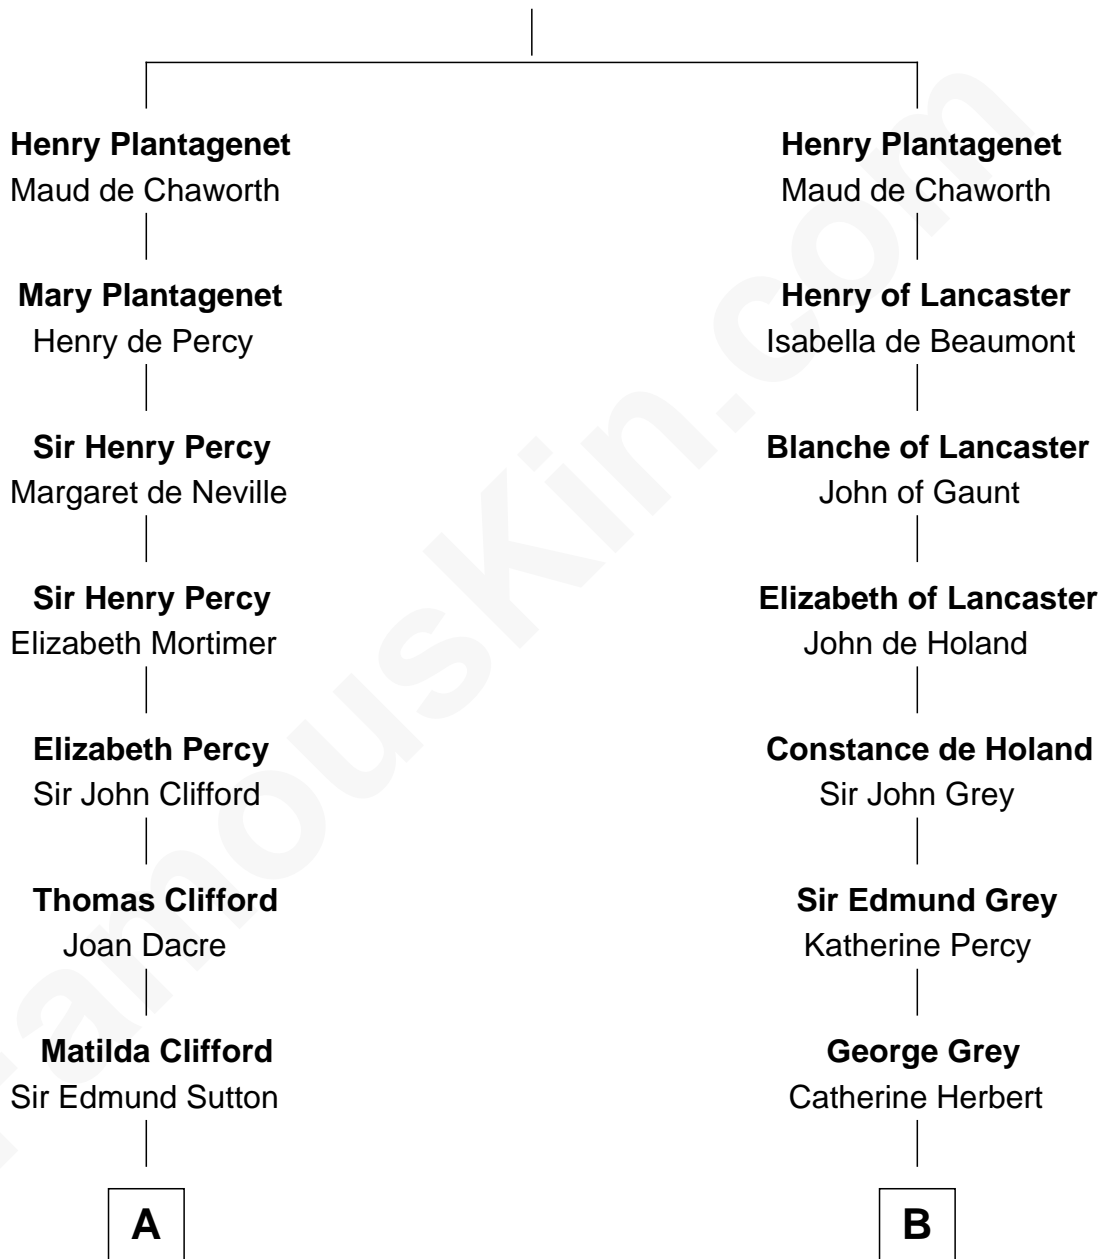

FamousKin.com

Relationship Chart of

Princess Diana

Princess of Wales

14th cousin 6 times removed of

George Clinton
4th U.S. Vice President

Edmund Plantagenet
Blanche of Artois

C

—
Charles Robert Spencer

Margaret Baring

—
Albert Edward John Spencer

Cynthia Elinor Beatrix Hamilton

—
Edward John Spencer

Frances Ruth Burke Roche

—
Princess Diana

Princess of Wales