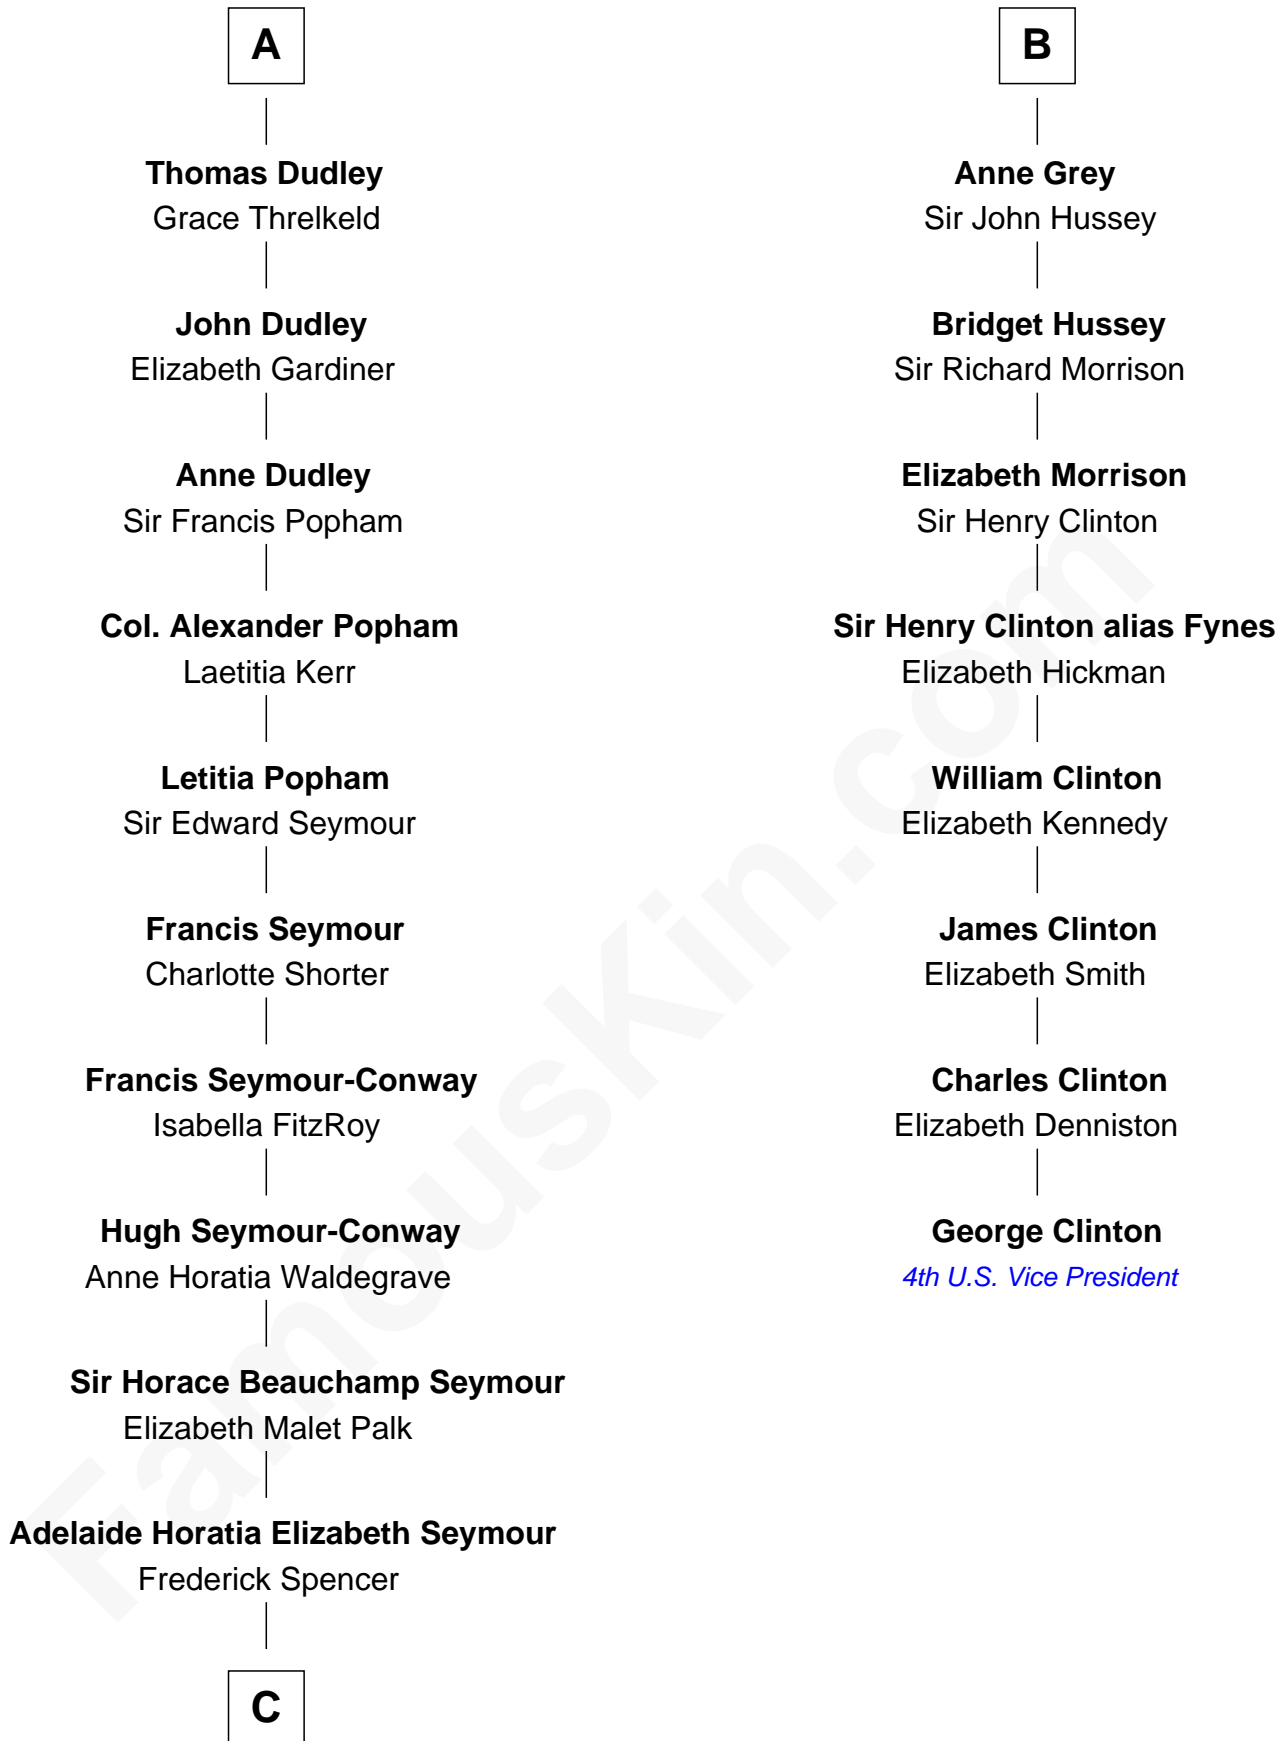

FamousKin.com

Relationship Chart of

Princess Diana

Princess of Wales

14th cousin 6 times removed of

George Clinton
4th U.S. Vice President

Edmund Plantagenet
Blanche of Artois

C

—
Charles Robert Spencer

Margaret Baring

—
Albert Edward John Spencer

Cynthia Elinor Beatrix Hamilton

—
Edward John Spencer

Frances Ruth Burke Roche

—
Princess Diana

Princess of Wales