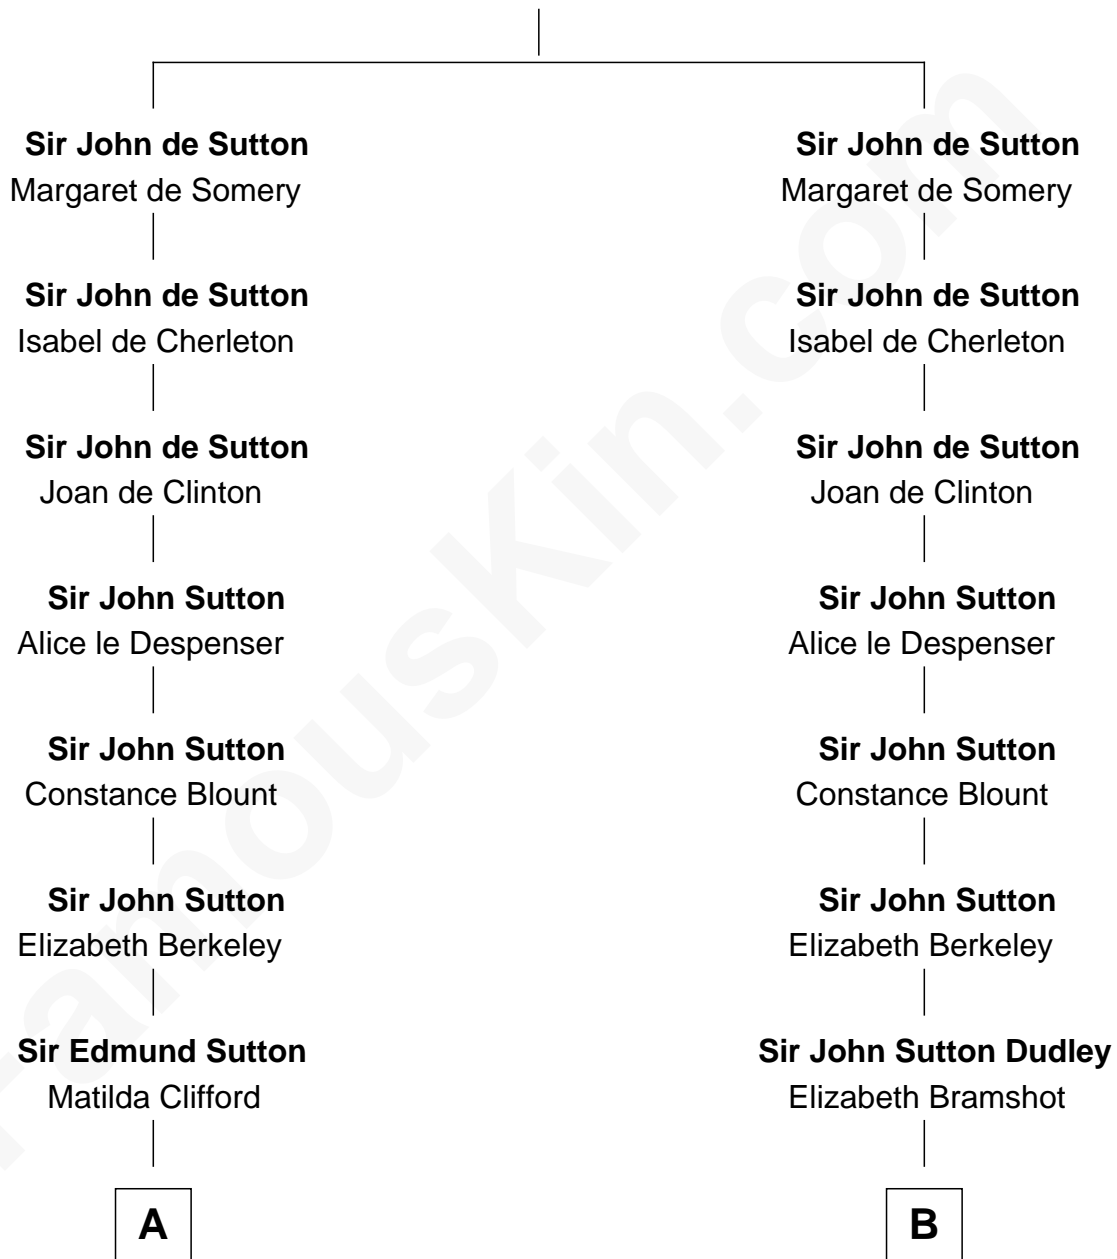

## Relationship Chart of

### Princess Diana

*Princess of Wales*

15th cousin 5 times removed of

**George Clinton**  
*4th U.S. Vice President*

**Sir Richard de Sutton**  
Isabel Patrick

**C**

—  
**Charles Robert Spencer**

Margaret Baring

—  
**Albert Edward John Spencer**

Cynthia Elinor Beatrix Hamilton

—  
**Edward John Spencer**

Frances Ruth Burke Roche

—  
**Princess Diana**

*Princess of Wales*

FamousKin.com