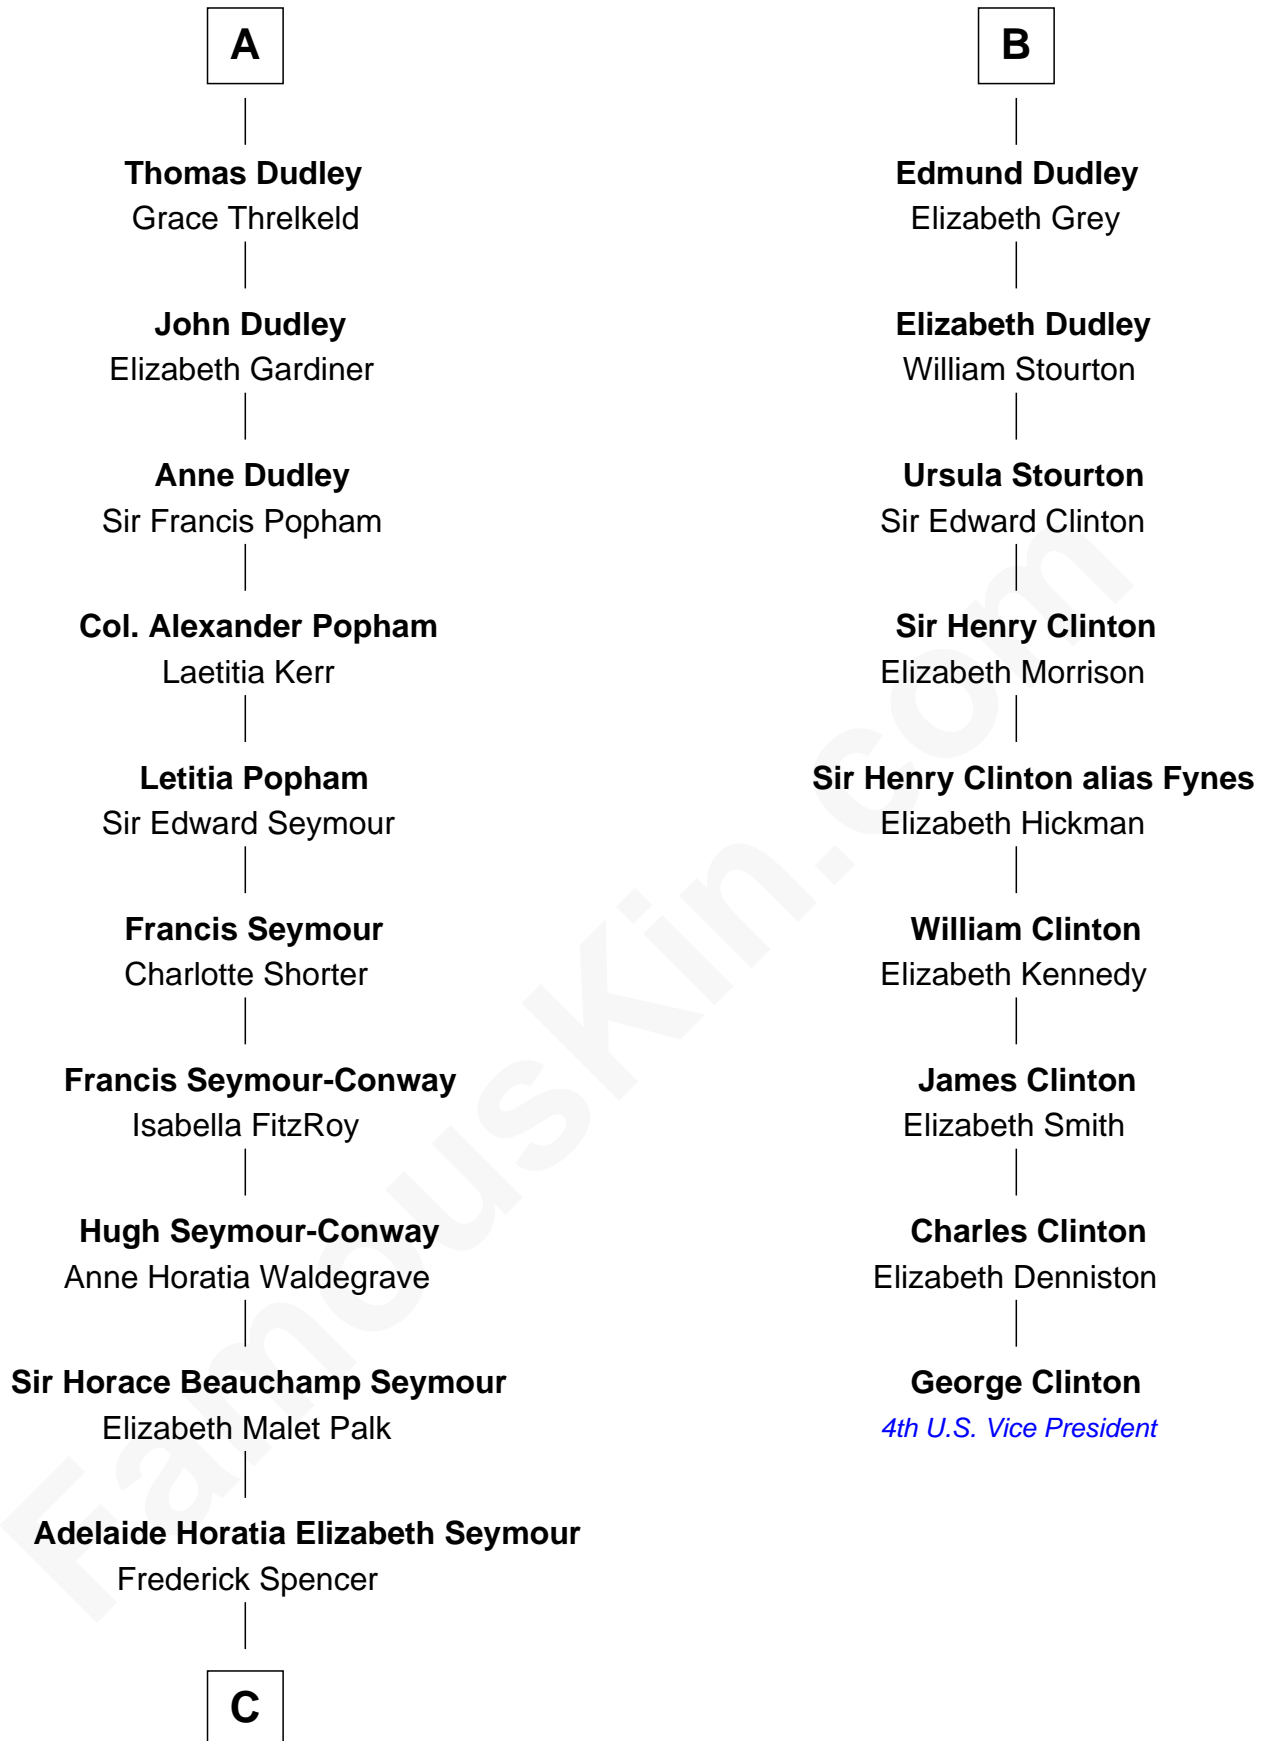

## Relationship Chart of

### Princess Diana

*Princess of Wales*

15th cousin 5 times removed of

**George Clinton**  
*4th U.S. Vice President*

**Sir Richard de Sutton**  
Isabel Patrick

**C**

—  
**Charles Robert Spencer**

Margaret Baring

—  
**Albert Edward John Spencer**

Cynthia Elinor Beatrix Hamilton

—  
**Edward John Spencer**

Frances Ruth Burke Roche

—  
**Princess Diana**

*Princess of Wales*

FamousKin.com