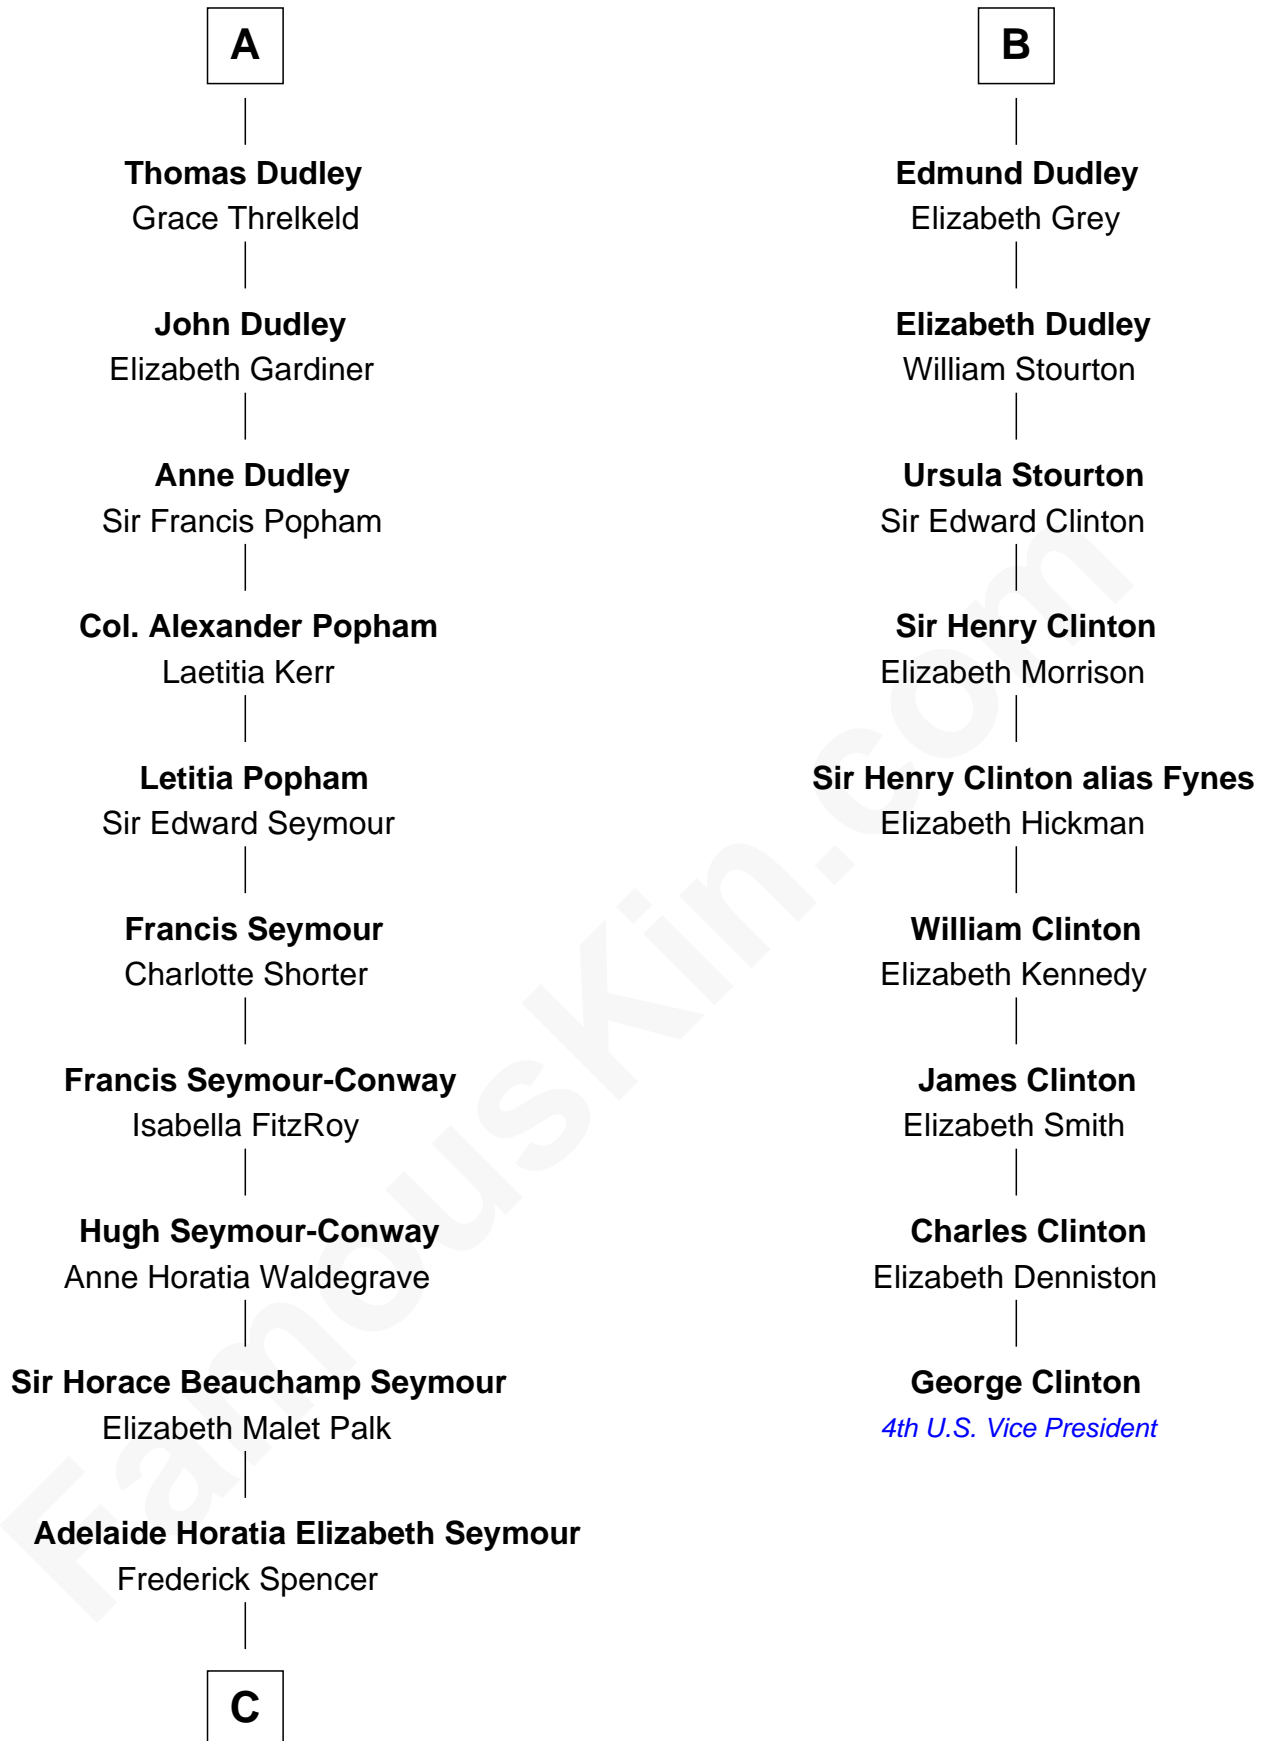

FamousKin.com Relationship Chart of

Princess Diana

Princess of Wales

15th cousin 5 times removed of

George Clinton

4th U.S. Vice President

Roger de Somery

Agnes - - - - -

Margaret de Somery

Sir John de Sutton

Sir John de Sutton

Isabel de Cherleton

Sir John de Sutton

Joan de Clinton

Sir John Sutton

Alice le Despenser

Constance Blount

Sir John Sutton

Elizabeth Berkeley

Sir John Sutton Dudley

Elizabeth Bramshot

B

C

—
Charles Robert Spencer