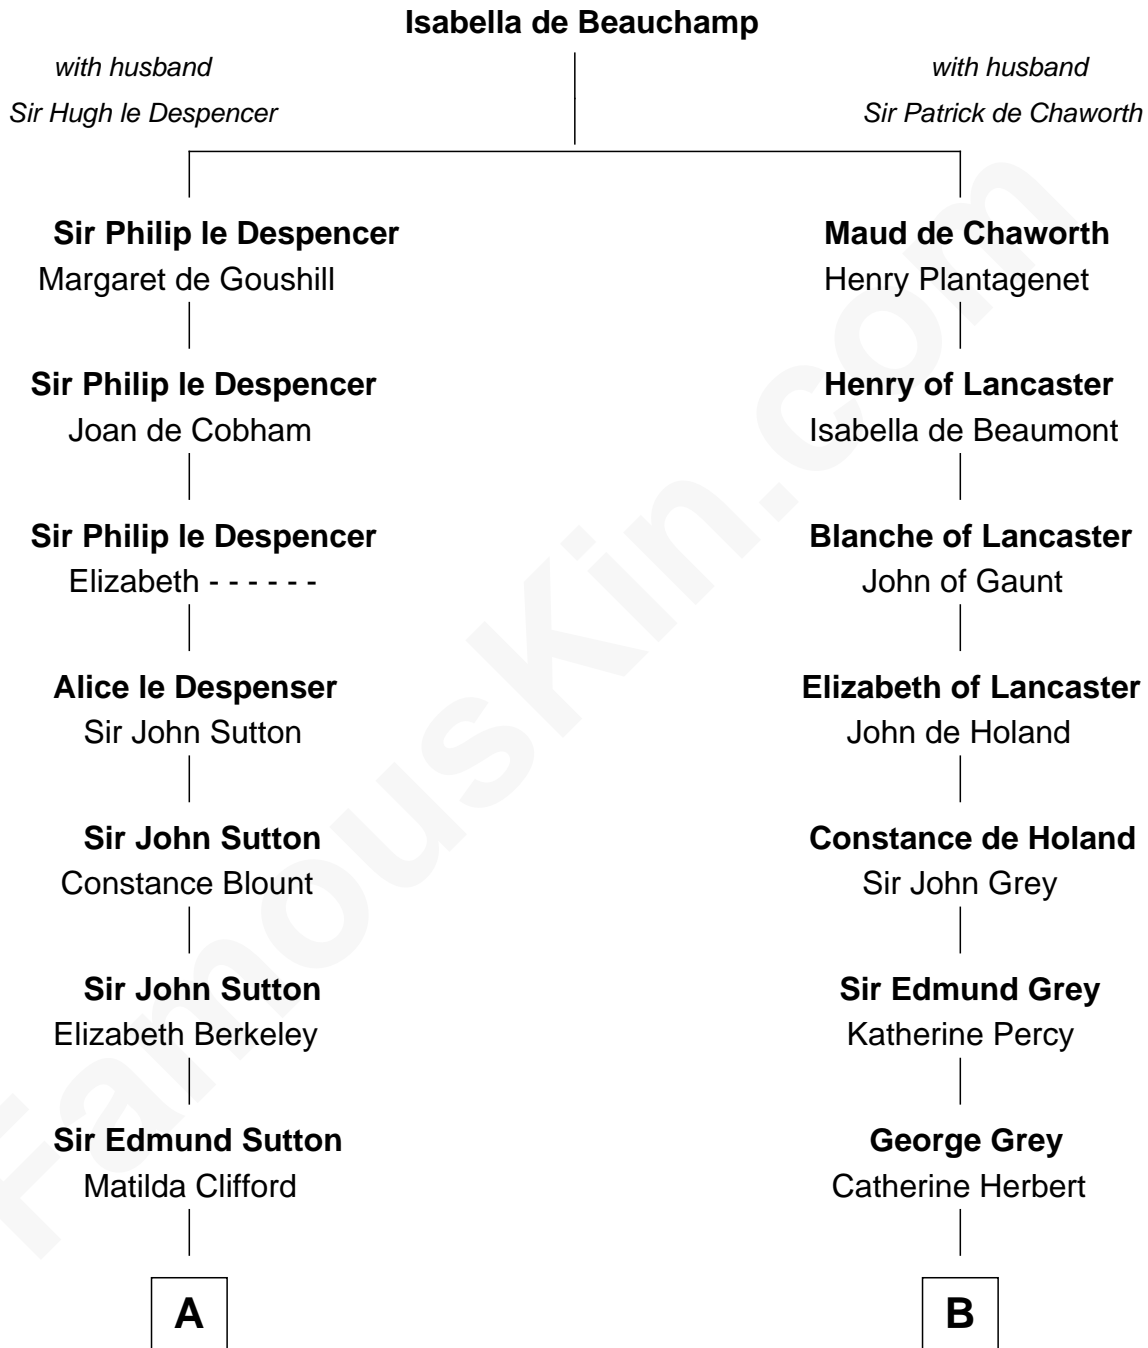

FamousKin.com

Relationship Chart of

Princess Diana

Princess of Wales

14th cousin 6 times removed of

George Clinton
4th U.S. Vice President

C

—
Charles Robert Spencer

Margaret Baring

—
Albert Edward John Spencer

Cynthia Elinor Beatrix Hamilton

—
Edward John Spencer

Frances Ruth Burke Roche

—
Princess Diana

Princess of Wales

FamousKin.com