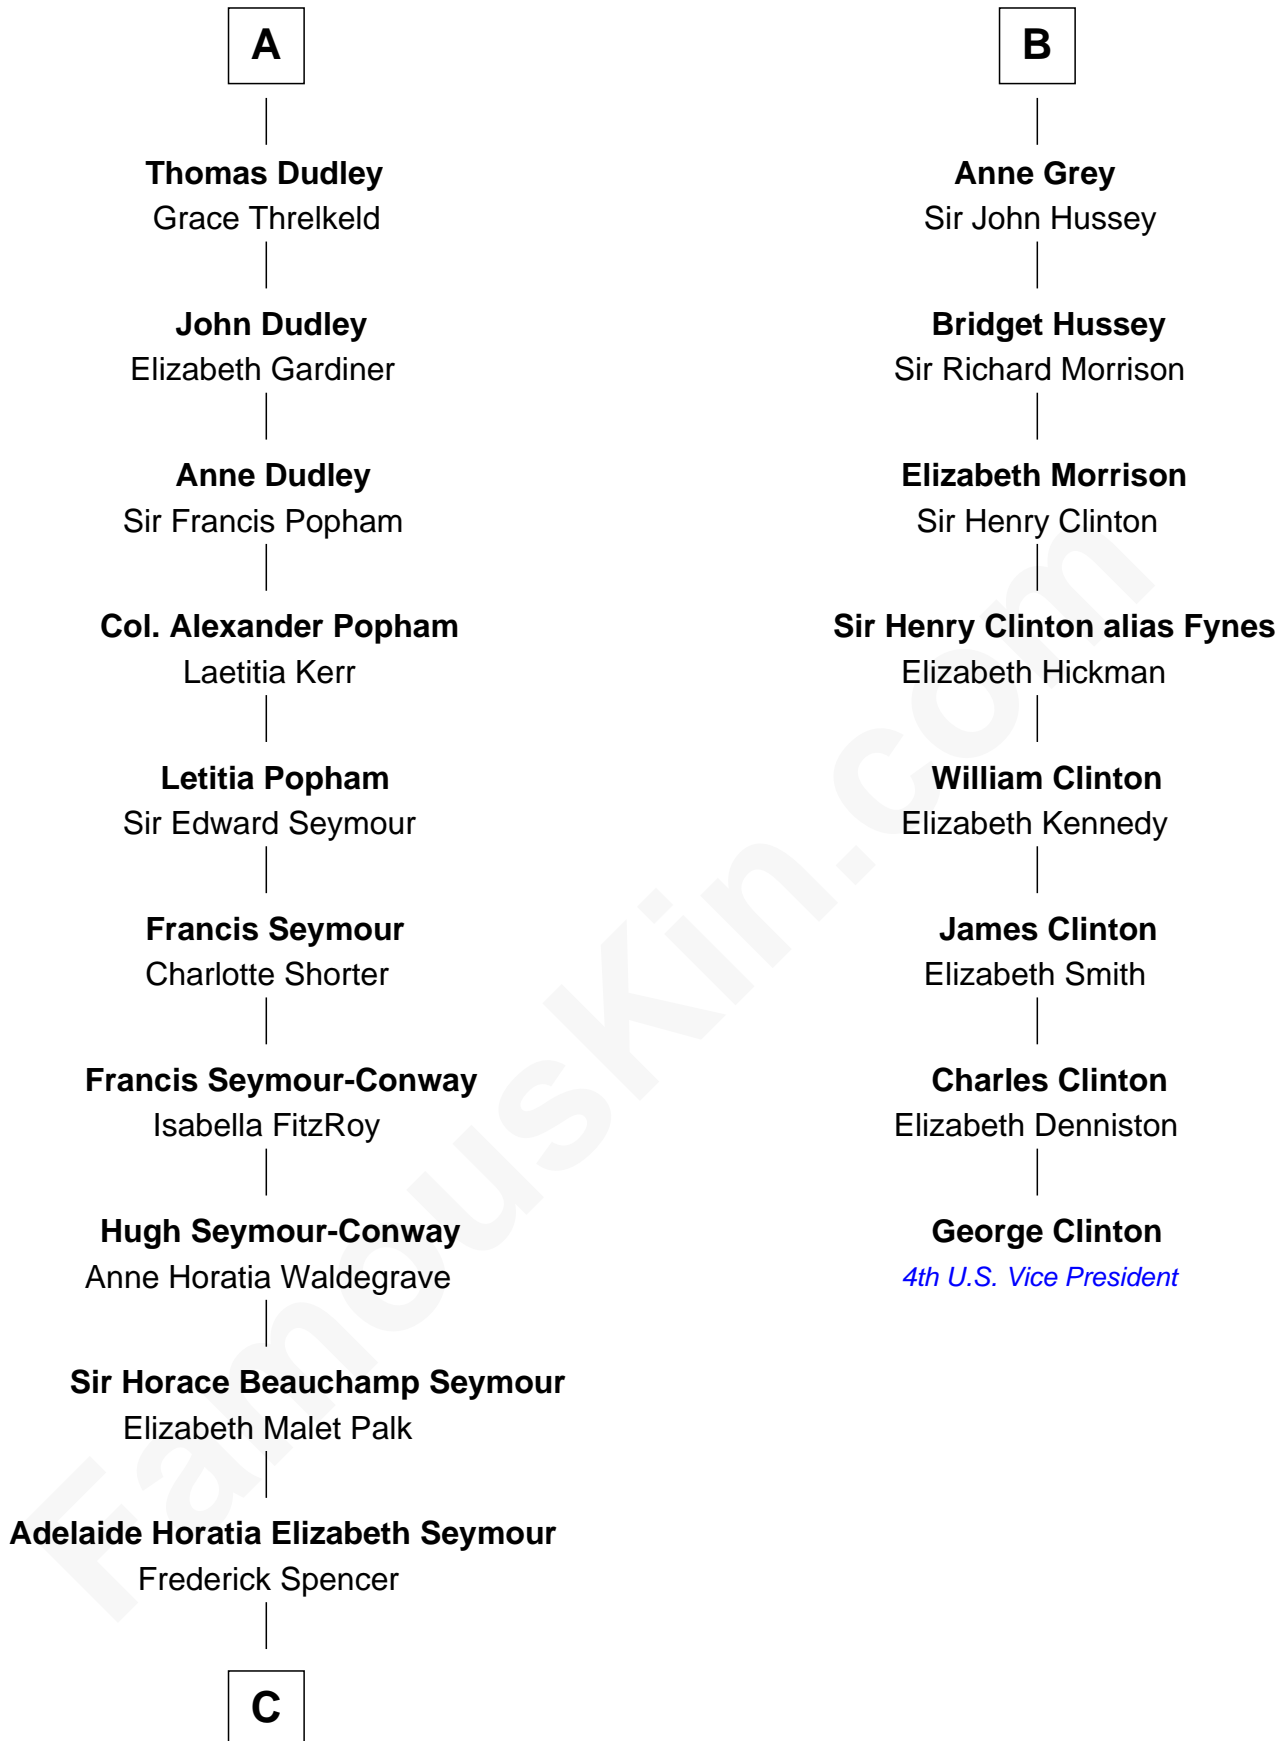

FamousKin.com

Relationship Chart of

Princess Diana

Princess of Wales

14th cousin 6 times removed of

George Clinton
4th U.S. Vice President

C

—
Charles Robert Spencer

Margaret Baring

—
Albert Edward John Spencer

Cynthia Elinor Beatrix Hamilton

—
Edward John Spencer

Frances Ruth Burke Roche

—
Princess Diana

Princess of Wales

FamousKin.com