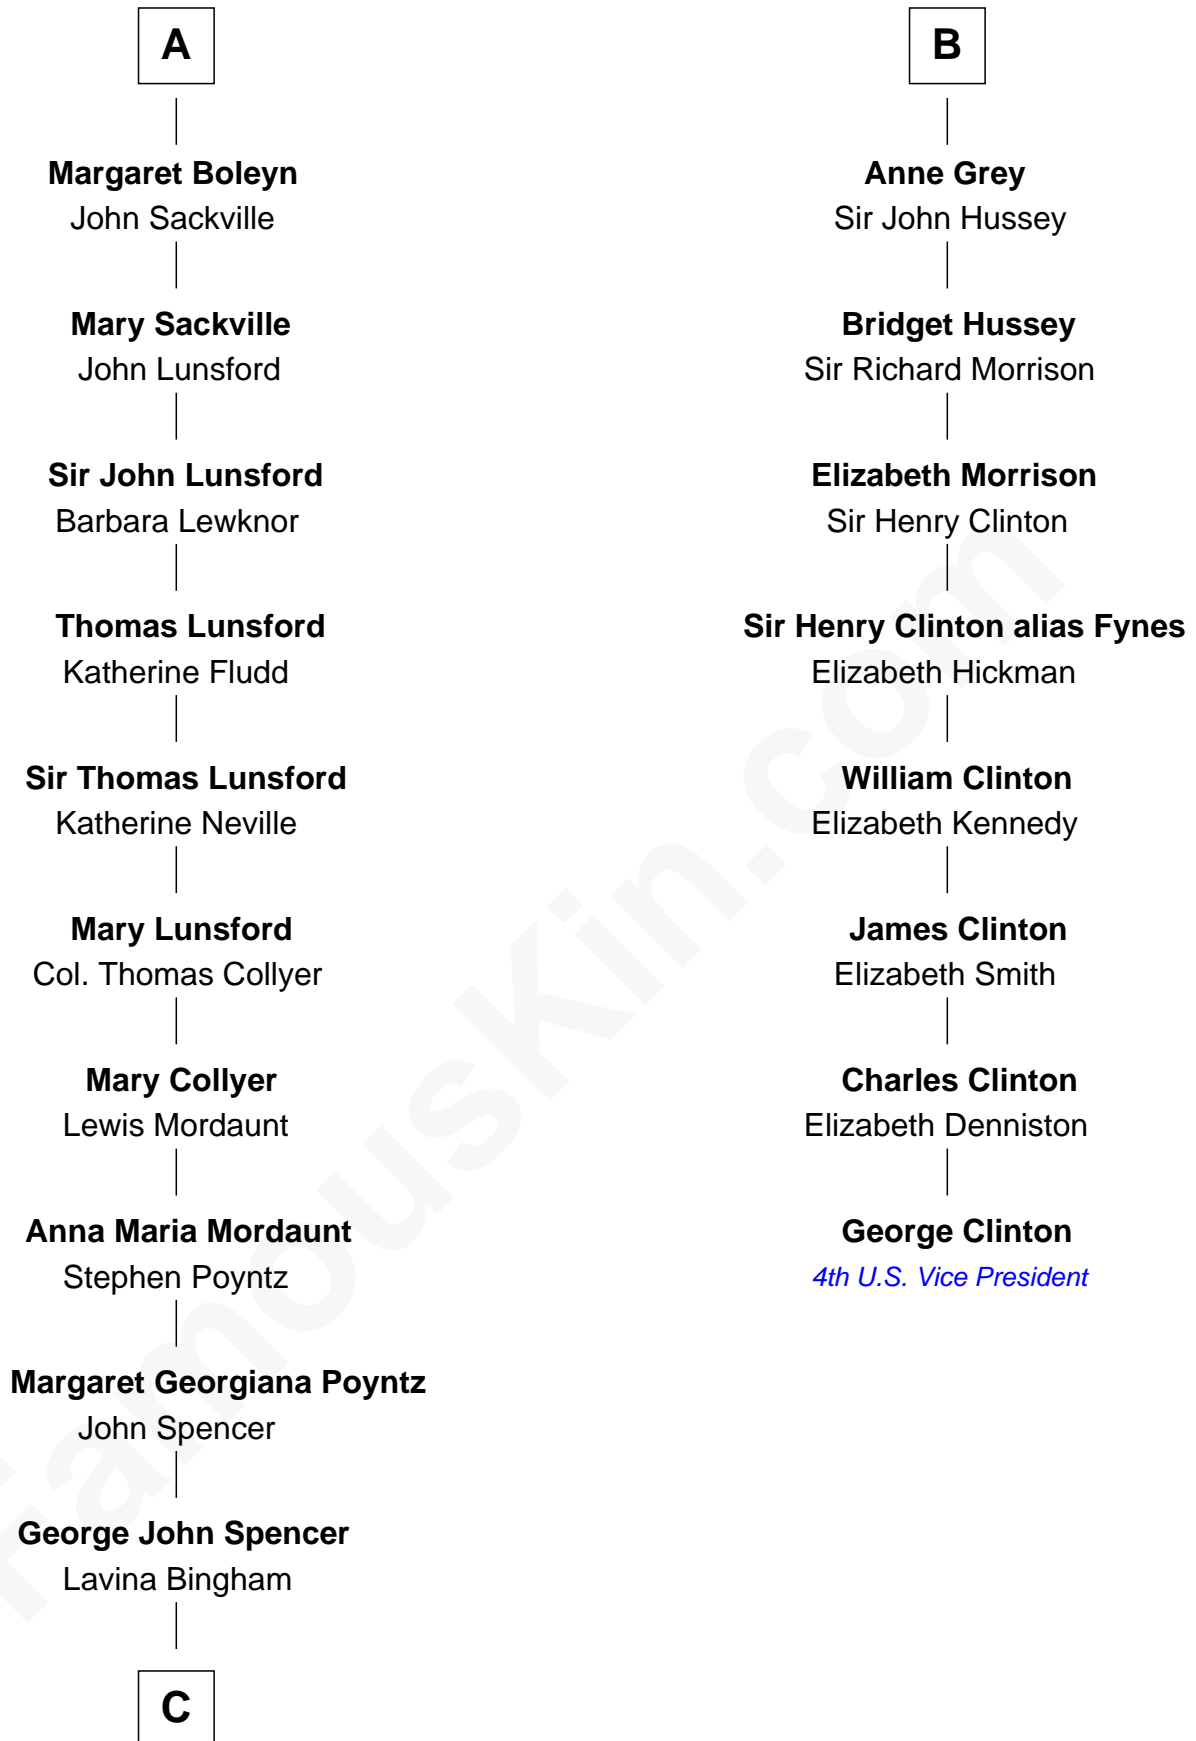

FamousKin.com Relationship Chart of

Princess Diana

Princess of Wales

14th cousin 7 times removed of

George Clinton

4th U.S. Vice President

Sir Robert de Ros

Isabel de Aubeney

C

—
Frederick Spencer

Adelaide Horatia Elizabeth Seymour

—
Charles Robert Spencer

Margaret Baring

—
Albert Edward John Spencer

Cynthia Elinor Beatrix Hamilton

—
Edward John Spencer