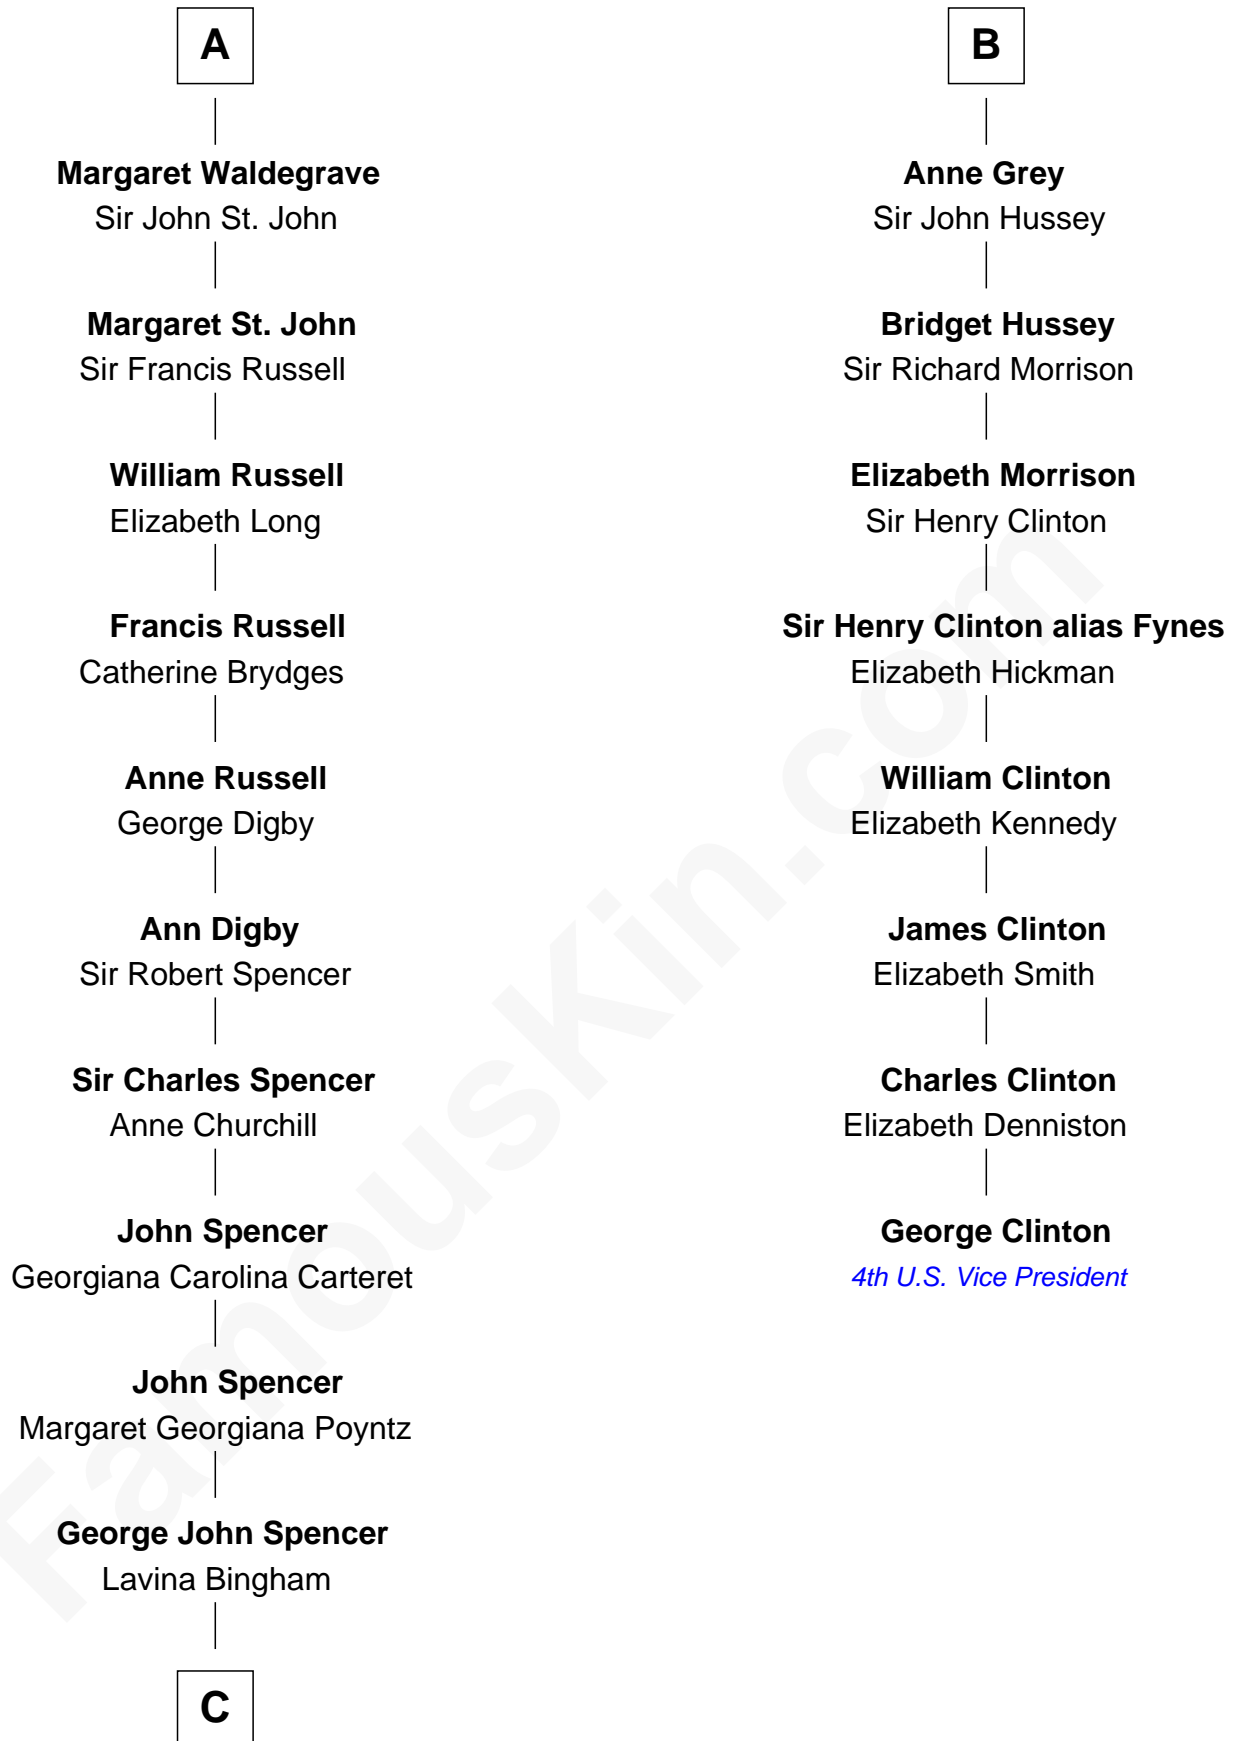

# FamousKin.com Relationship Chart of

**Princess Diana**

*Princess of Wales*

14th cousin 7 times removed of

**George Clinton**

*4th U.S. Vice President*

**Thomas de Clare**  
Juliana FitzMaurice

**Margaret de Clare**  
Bartholomew de Badlesmere

**Margaret de Badlesmere**  
Sir John de Tibetot

**Sir Robert de Tibetot**  
Margaret Deincourt

**Elizabeth de Tibetot**  
Sir Philip le Despencer

**Margery Despencer**  
Sir Roger Wentworth

**Henry Wentworth**  
Elizabeth Howard

**Margery Wentworth**  
Sir William Waldegrave

**A**

**Margaret de Clare**  
Bartholomew de Badlesmere

**Margery de Badlesmere**  
Sir William de Ros

**Thomas de Ros**  
Beatrice de Stafford

**Margaret de Ros**  
Sir Reynold Grey

**Sir John Grey**  
Constance de Holand

**Sir Edmund Grey**  
Katherine Percy

**George Grey**  
Catherine Herbert

**B**

**C**

—  
**Frederick Spencer**

Adelaide Horatia Elizabeth Seymour

—  
**Charles Robert Spencer**