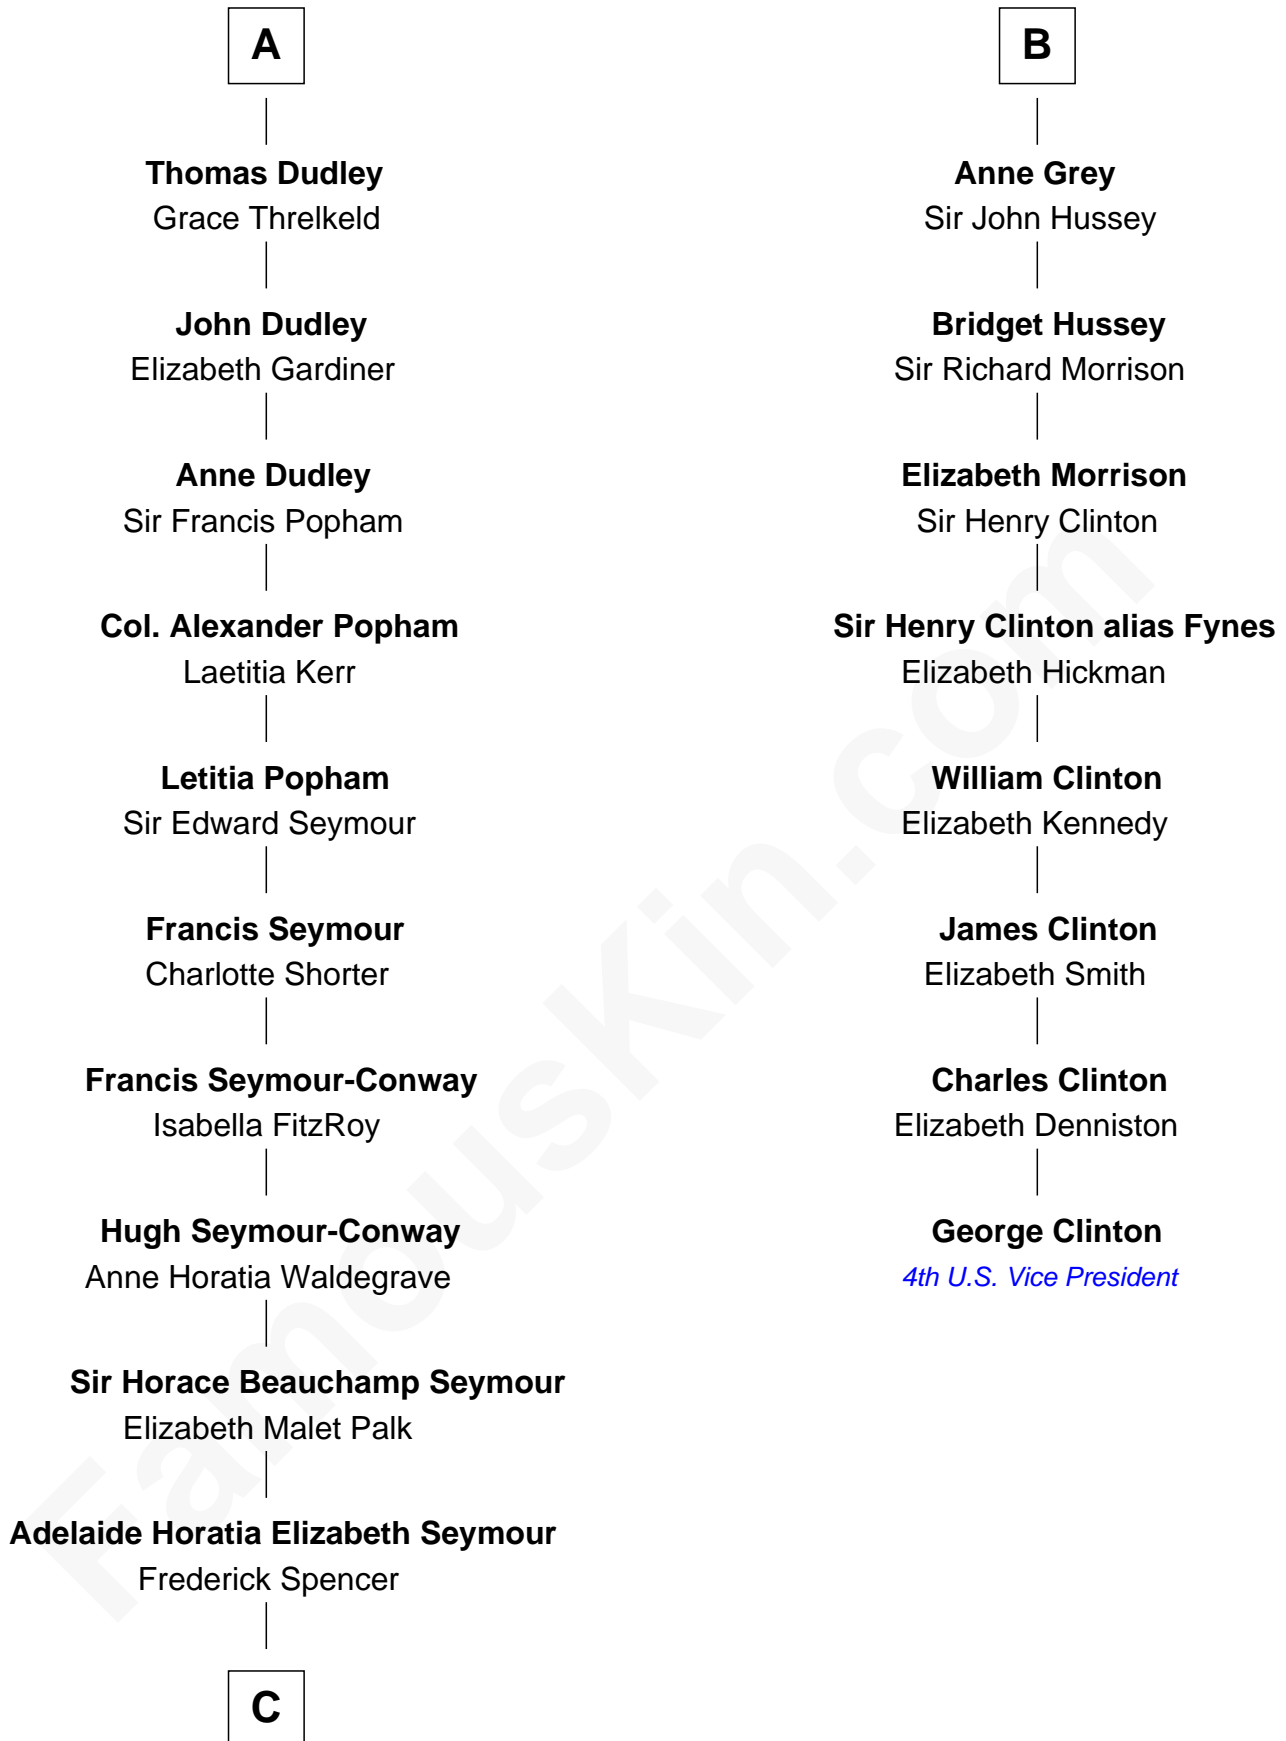

FamousKin.com Relationship Chart of

Princess Diana

Princess of Wales

14th cousin 6 times removed of

George Clinton

4th U.S. Vice President

Sir Gilbert de Clare

Joan of Acre

C

—
Charles Robert Spencer

Margaret Baring

—
Albert Edward John Spencer

Cynthia Elinor Beatrix Hamilton

—
Edward John Spencer

Frances Ruth Burke Roche

—
Princess Diana