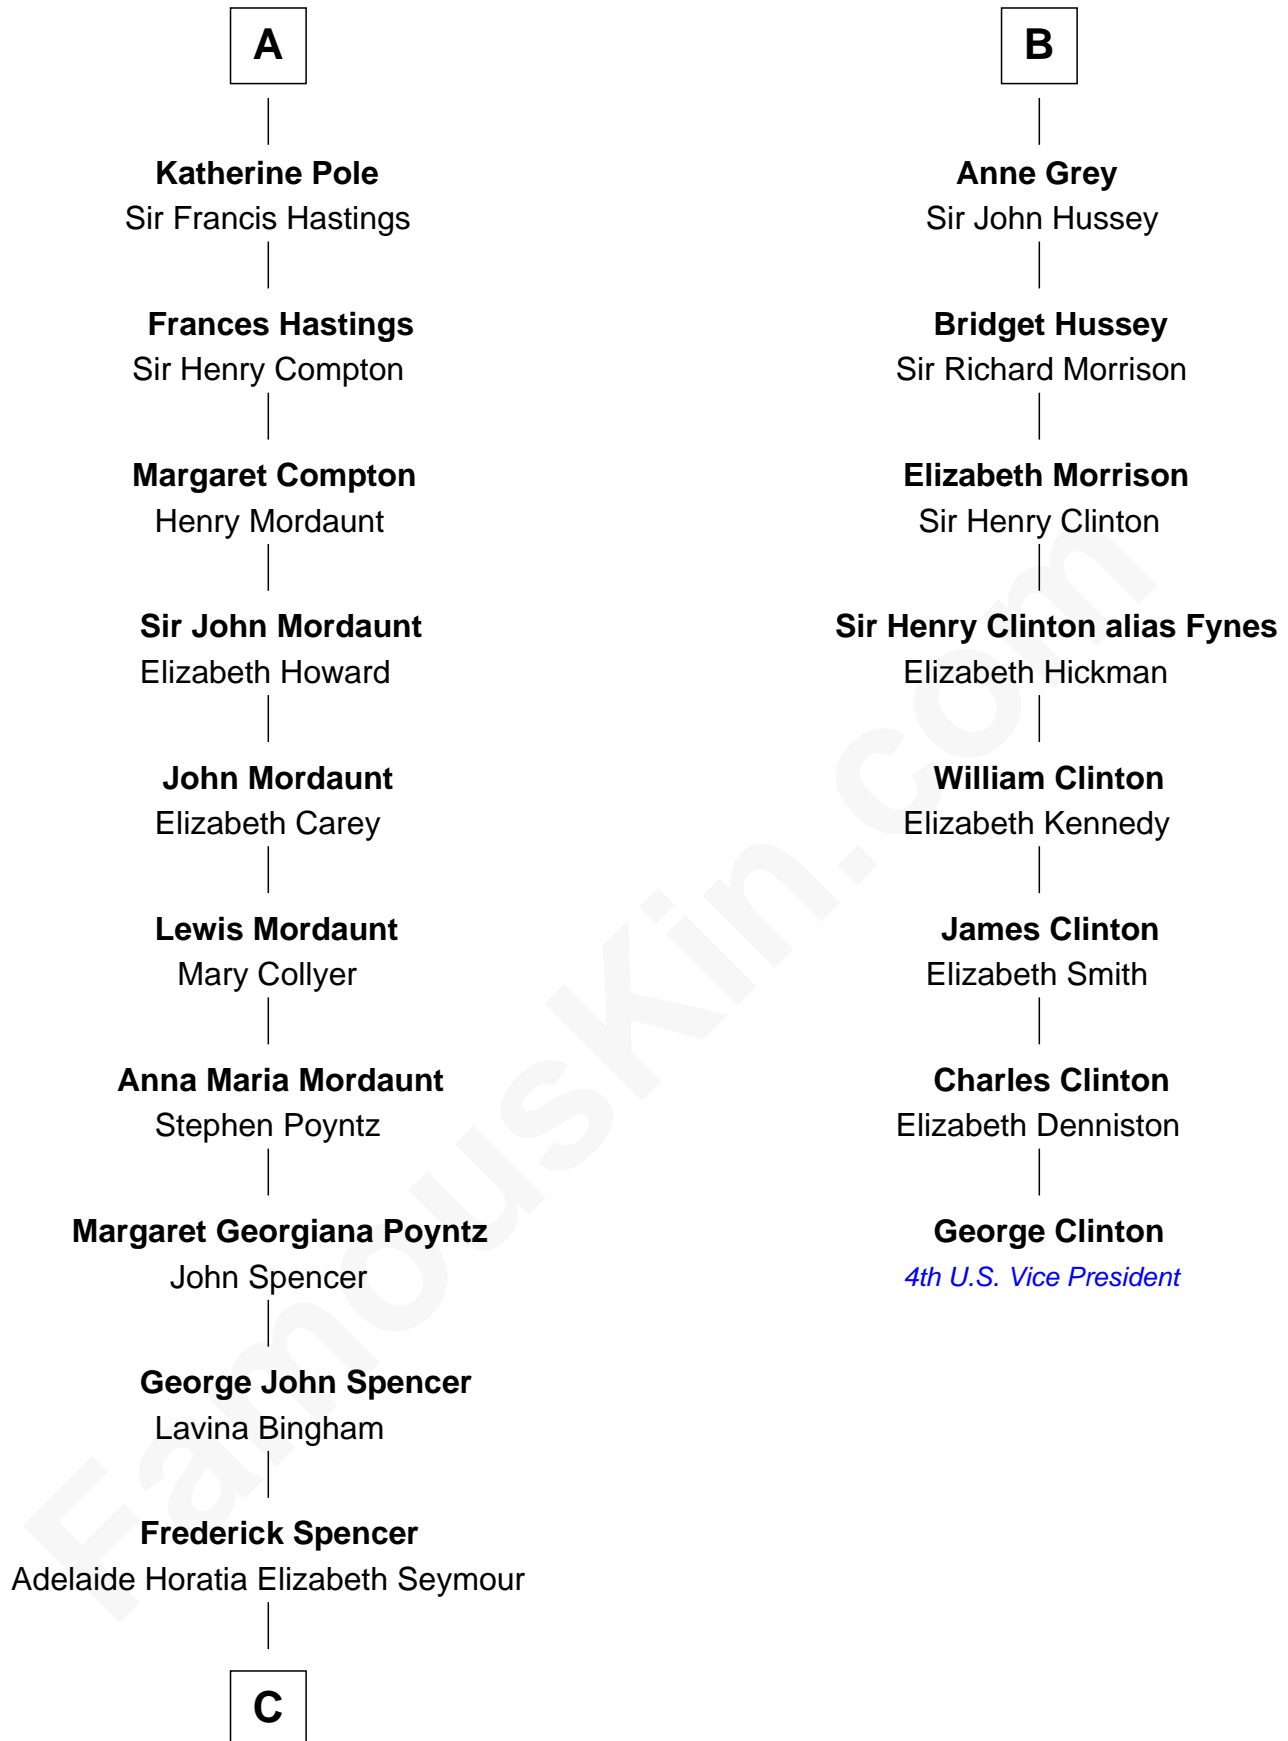

FamousKin.com
Relationship Chart of
Princess Diana
Princess of Wales

14th cousin 6 times removed of

George Clinton
4th U.S. Vice President

Sir Edmund Mortimer
 Margaret de Fiennes

C

—
Charles Robert Spencer

Margaret Baring

—
Albert Edward John Spencer

Cynthia Elinor Beatrix Hamilton

—
Edward John Spencer

Frances Ruth Burke Roche

—
Princess Diana

Princess of Wales

FamousKin.com