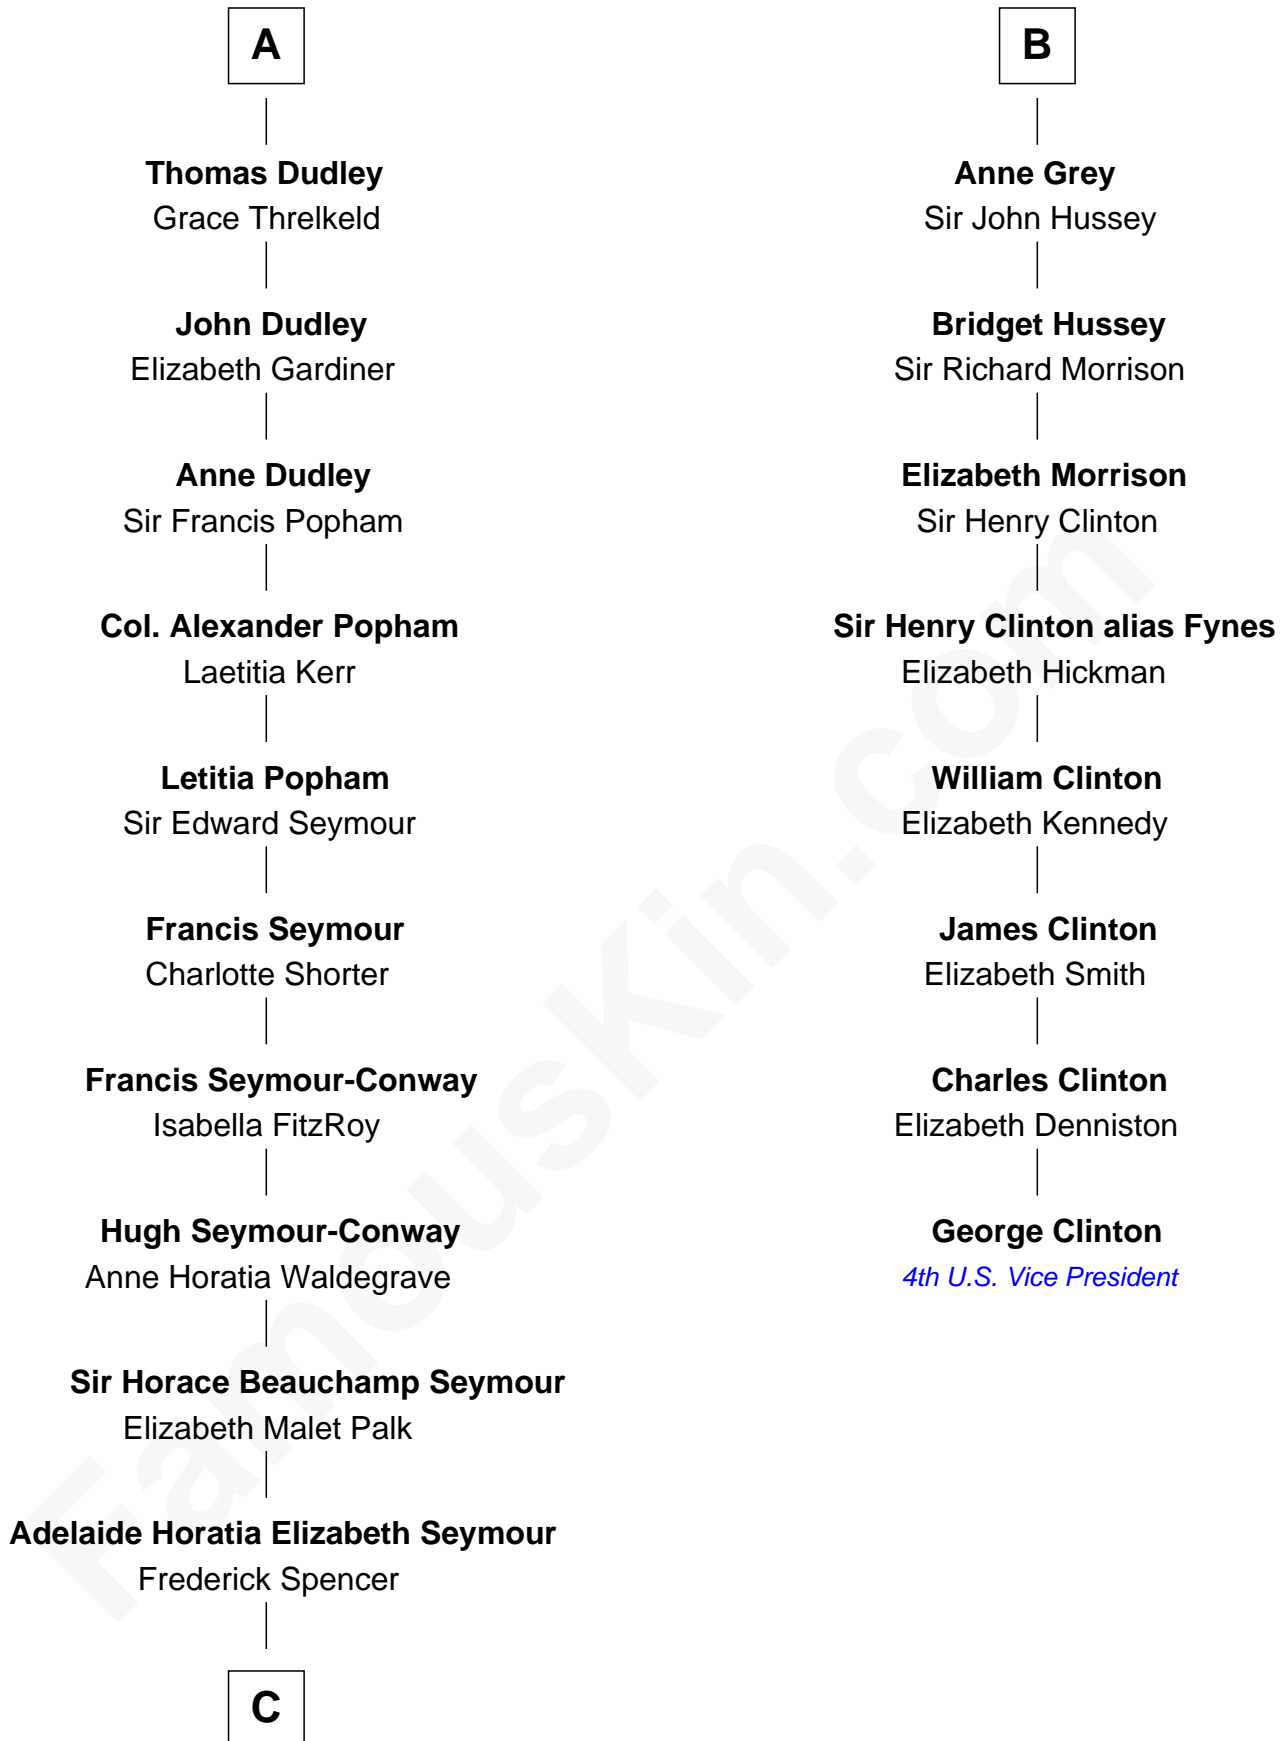

FamousKin.com

Relationship Chart of

Princess Diana

Princess of Wales

14th cousin 6 times removed of

George Clinton
4th U.S. Vice President

Sir William de Grandison
Sibyl de Tregoz

Katherine de Grandison
William de Montagu

Philippa de Montagu
Sir Roger de Mortimer

Edmund Mortimer
Philippa Plantagenet

Elizabeth Mortimer
Sir Henry Percy

Elizabeth Percy
Sir John Clifford

Thomas Clifford
Joan Dacre

Matilda Clifford
Sir Edmund Sutton

A

Katherine de Grandison
William de Montagu

Philippa de Montagu
Sir Roger de Mortimer

Edmund Mortimer
Philippa Plantagenet

Elizabeth Mortimer
Sir Henry Percy

Sir Henry Percy
Eleanor Neville

Katherine Percy
Sir Edmund Grey

George Grey
Catherine Herbert

B

C

—
Charles Robert Spencer

Margaret Baring

—
Albert Edward John Spencer

Cynthia Elinor Beatrix Hamilton

—
Edward John Spencer