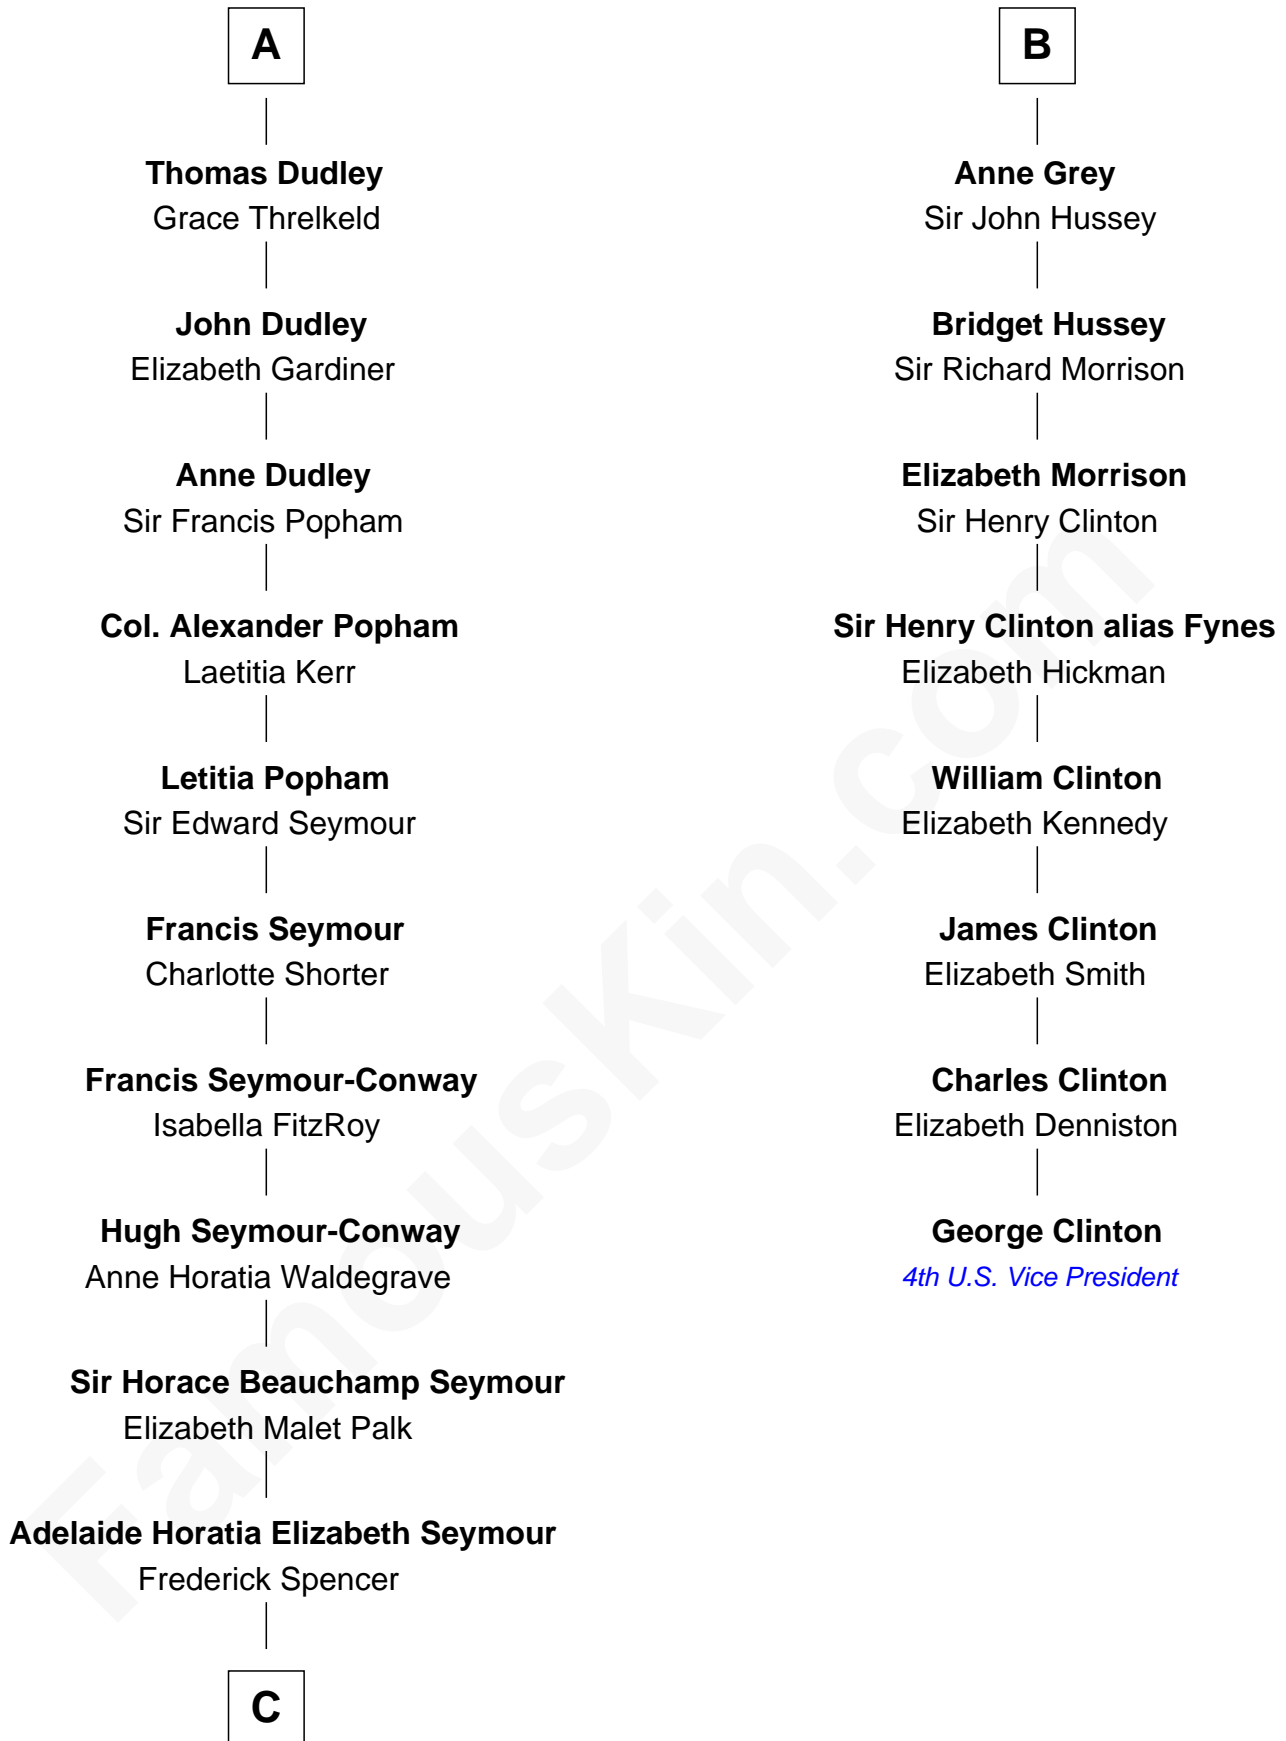

FamousKin.com Relationship Chart of

Princess Diana

Princess of Wales

14th cousin 6 times removed of

George Clinton

4th U.S. Vice President

Roger de Mortimer

Joan de Geneville

Sir Edmund Mortimer
Elizabeth de Badlesmere

Sir Roger de Mortimer

Philippa de Montagu

Edmund Mortimer
Philippa Plantagenet

Elizabeth Mortimer

Sir Henry Percy

Elizabeth Percy

Sir John Clifford

Edmund Mortimer
Philippa Plantagenet

Elizabeth Mortimer

Sir Henry Percy

Sir Henry Percy

Eleanor Neville

Katherine Percy

Sir Edmund Grey

George Grey

Catherine Herbert

B

C

—
Charles Robert Spencer

Margaret Baring

—
Albert Edward John Spencer

Cynthia Elinor Beatrix Hamilton

—
Edward John Spencer