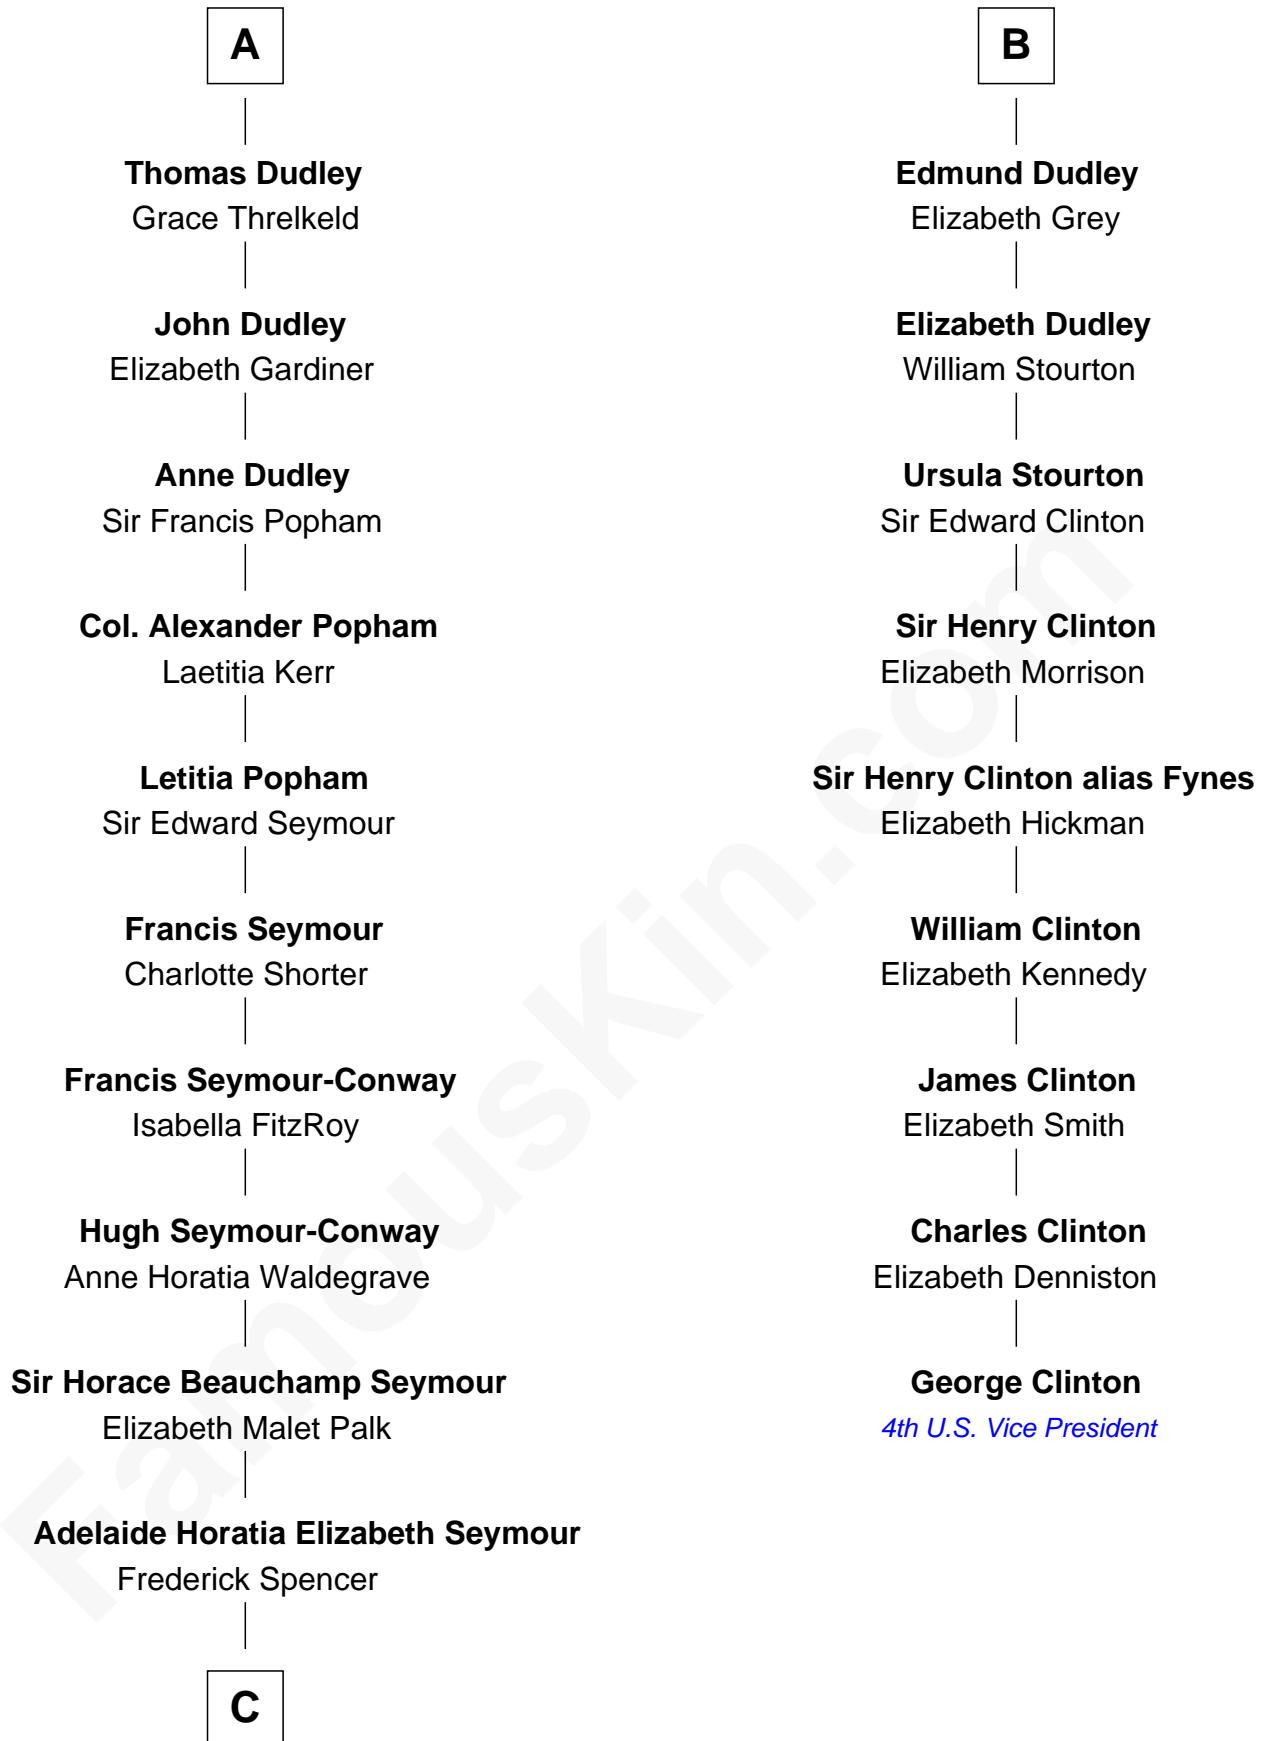

FamousKin.com

Relationship Chart of

Princess Diana

Princess of Wales

15th cousin 5 times removed of

George Clinton
4th U.S. Vice President

C

—
Charles Robert Spencer

Margaret Baring

—
Albert Edward John Spencer

Cynthia Elinor Beatrix Hamilton

—
Edward John Spencer

Frances Ruth Burke Roche

—
Princess Diana

Princess of Wales

FamousKin.com