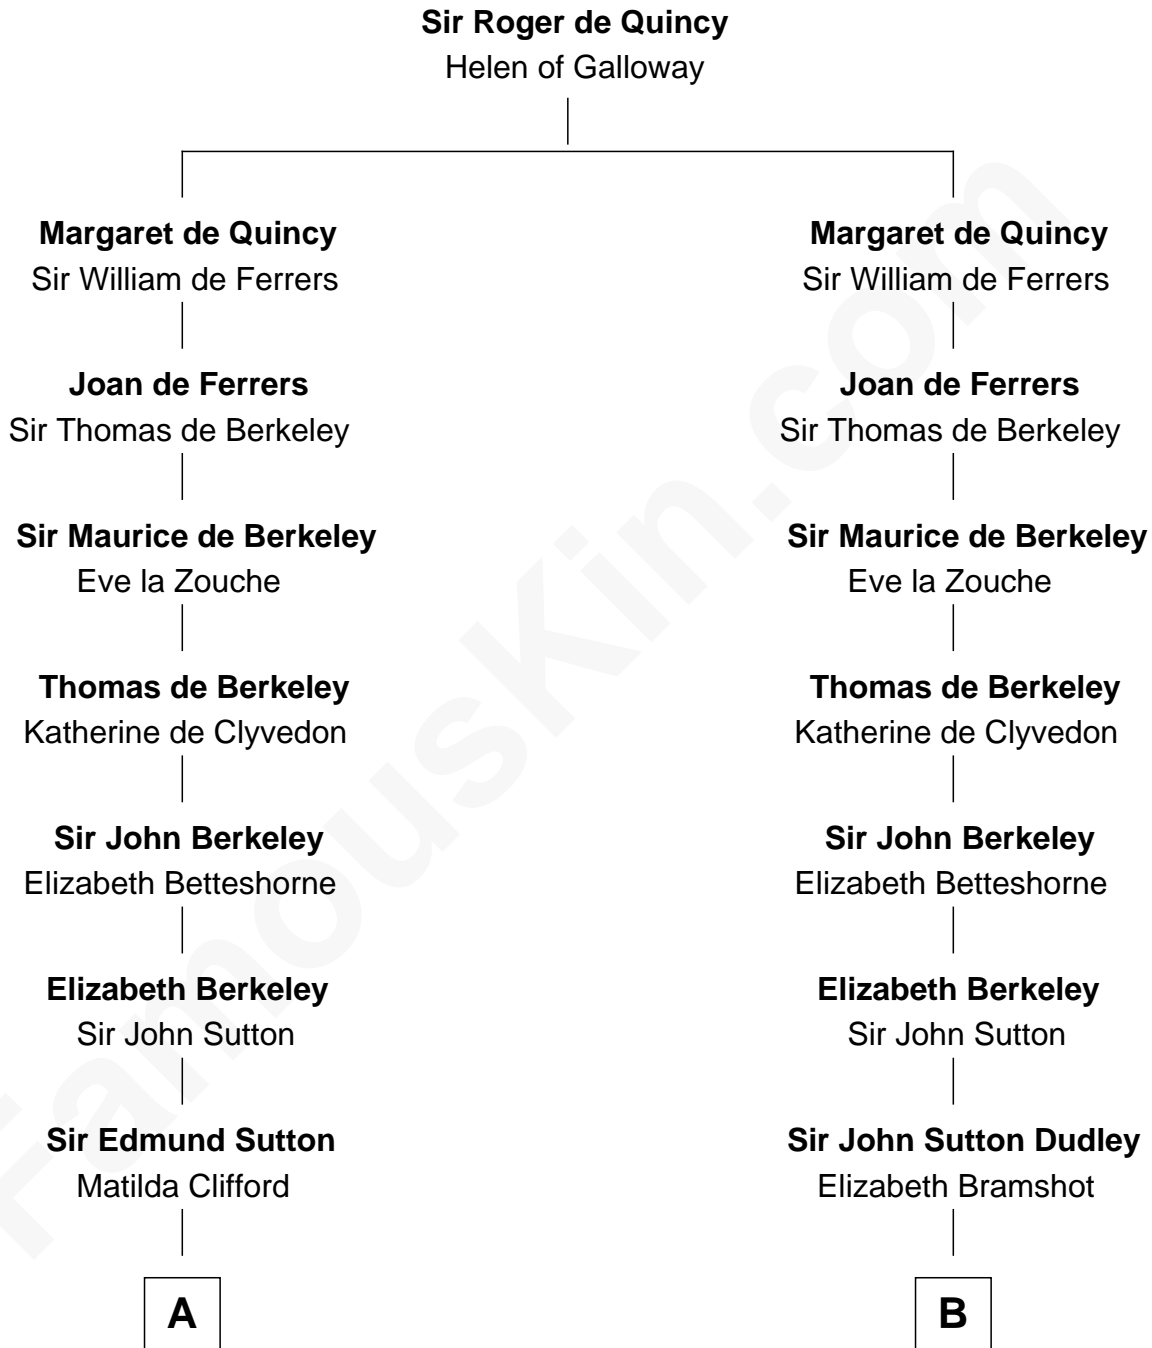

FamousKin.com

Relationship Chart of

Princess Diana

Princess of Wales

15th cousin 5 times removed of

George Clinton
4th U.S. Vice President

C

—
Charles Robert Spencer

Margaret Baring

—
Albert Edward John Spencer

Cynthia Elinor Beatrix Hamilton

—
Edward John Spencer

Frances Ruth Burke Roche

—
Princess Diana

Princess of Wales

FamousKin.com