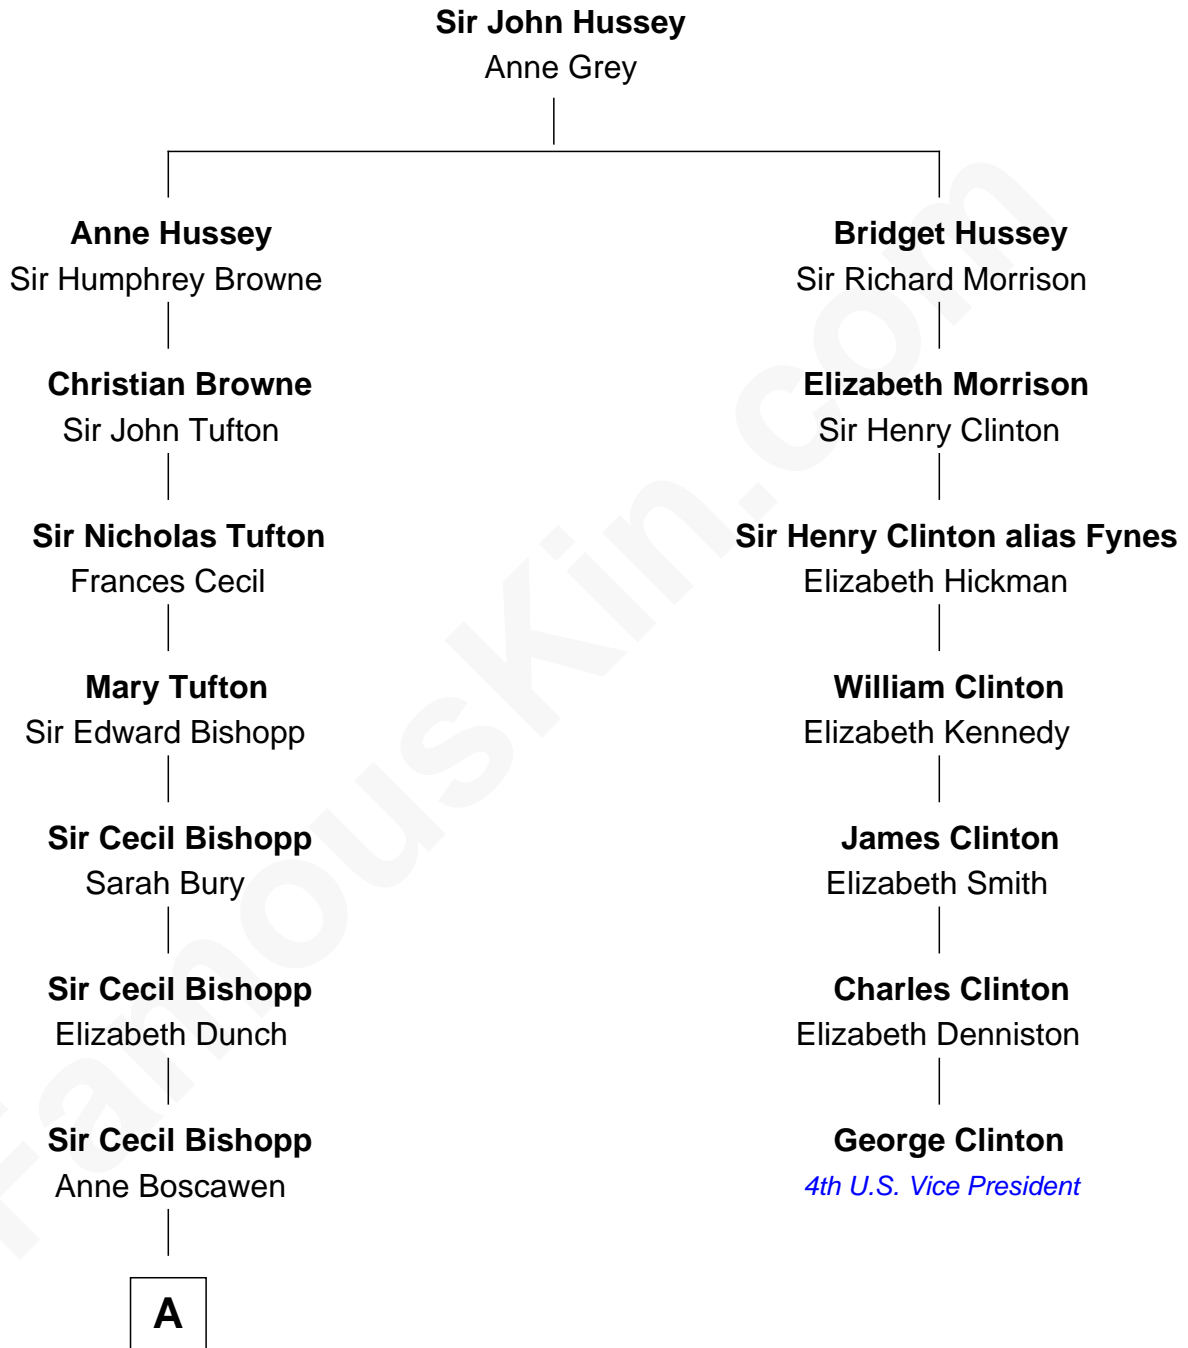

# FamousKin.com Relationship Chart of

**Princess Diana**

*Princess of Wales*

6th cousin 8 times removed of

**George Clinton**

*4th U.S. Vice President*

**A**

**Anne Bishopp**

Robert Brudenell

**Robert Brudenell**

Penelope Anne Cooke

**Anne Brudenell**

George Charles Bingham

**Charles George Bingham**

Cecilia Catherine Gordon-Lennox

**Rosalind Cecilia Caroline Bingham**

James Albert Edward Hamilton

**Cynthia Elinor Beatrix Hamilton**

Albert Edward John Spencer

**Edward John Spencer**

Frances Ruth Burke Roche

**Princess Diana**

*Princess of Wales*