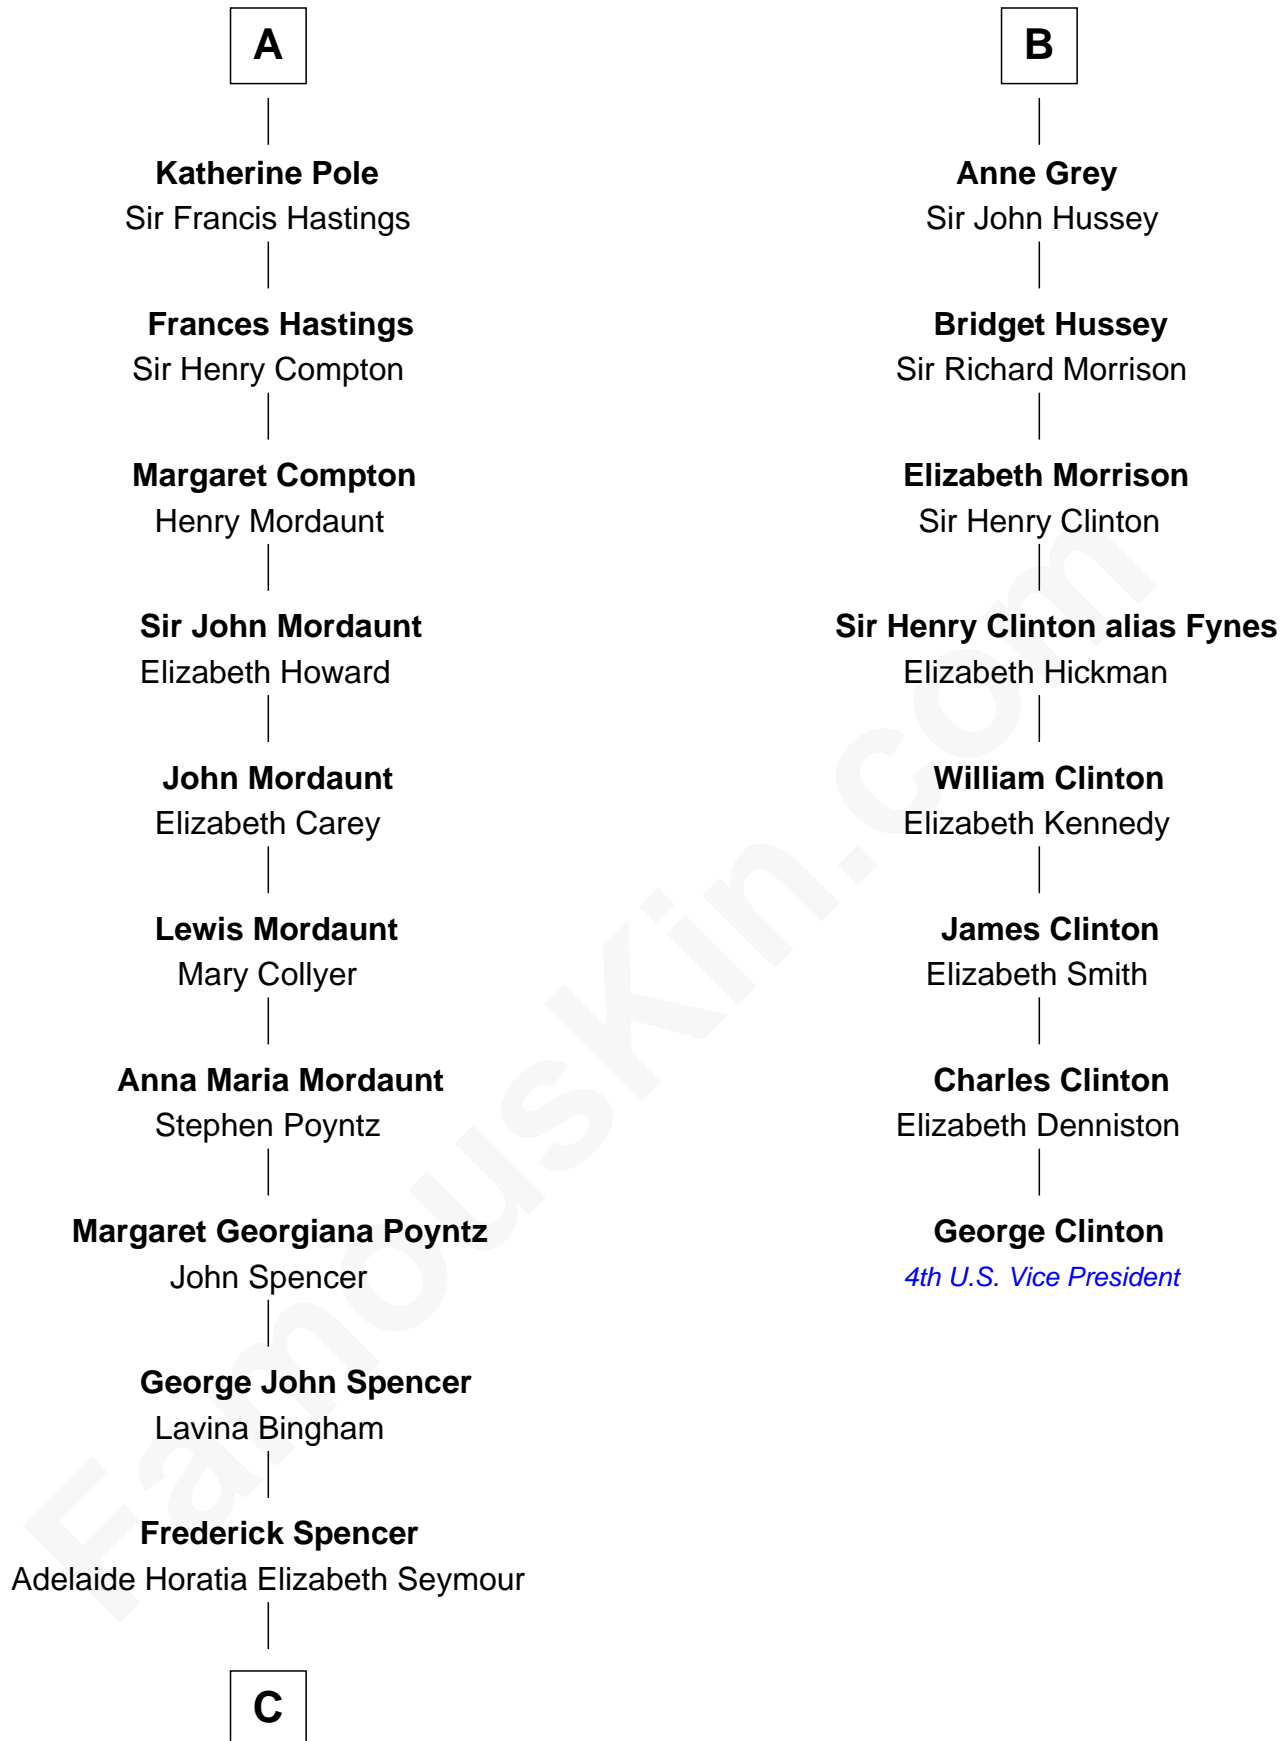

# FamousKin.com Relationship Chart of

**Princess Diana**

*Princess of Wales*

14th cousin 6 times removed of

**George Clinton**

*4th U.S. Vice President*

**King Philip IV of France**

Joan of Navarre

**C**

—  
**Charles Robert Spencer**

Margaret Baring

—  
**Albert Edward John Spencer**

Cynthia Elinor Beatrix Hamilton

—  
**Edward John Spencer**

Frances Ruth Burke Roche

—  
**Princess Diana**

*Princess of Wales*

FamousKin.com