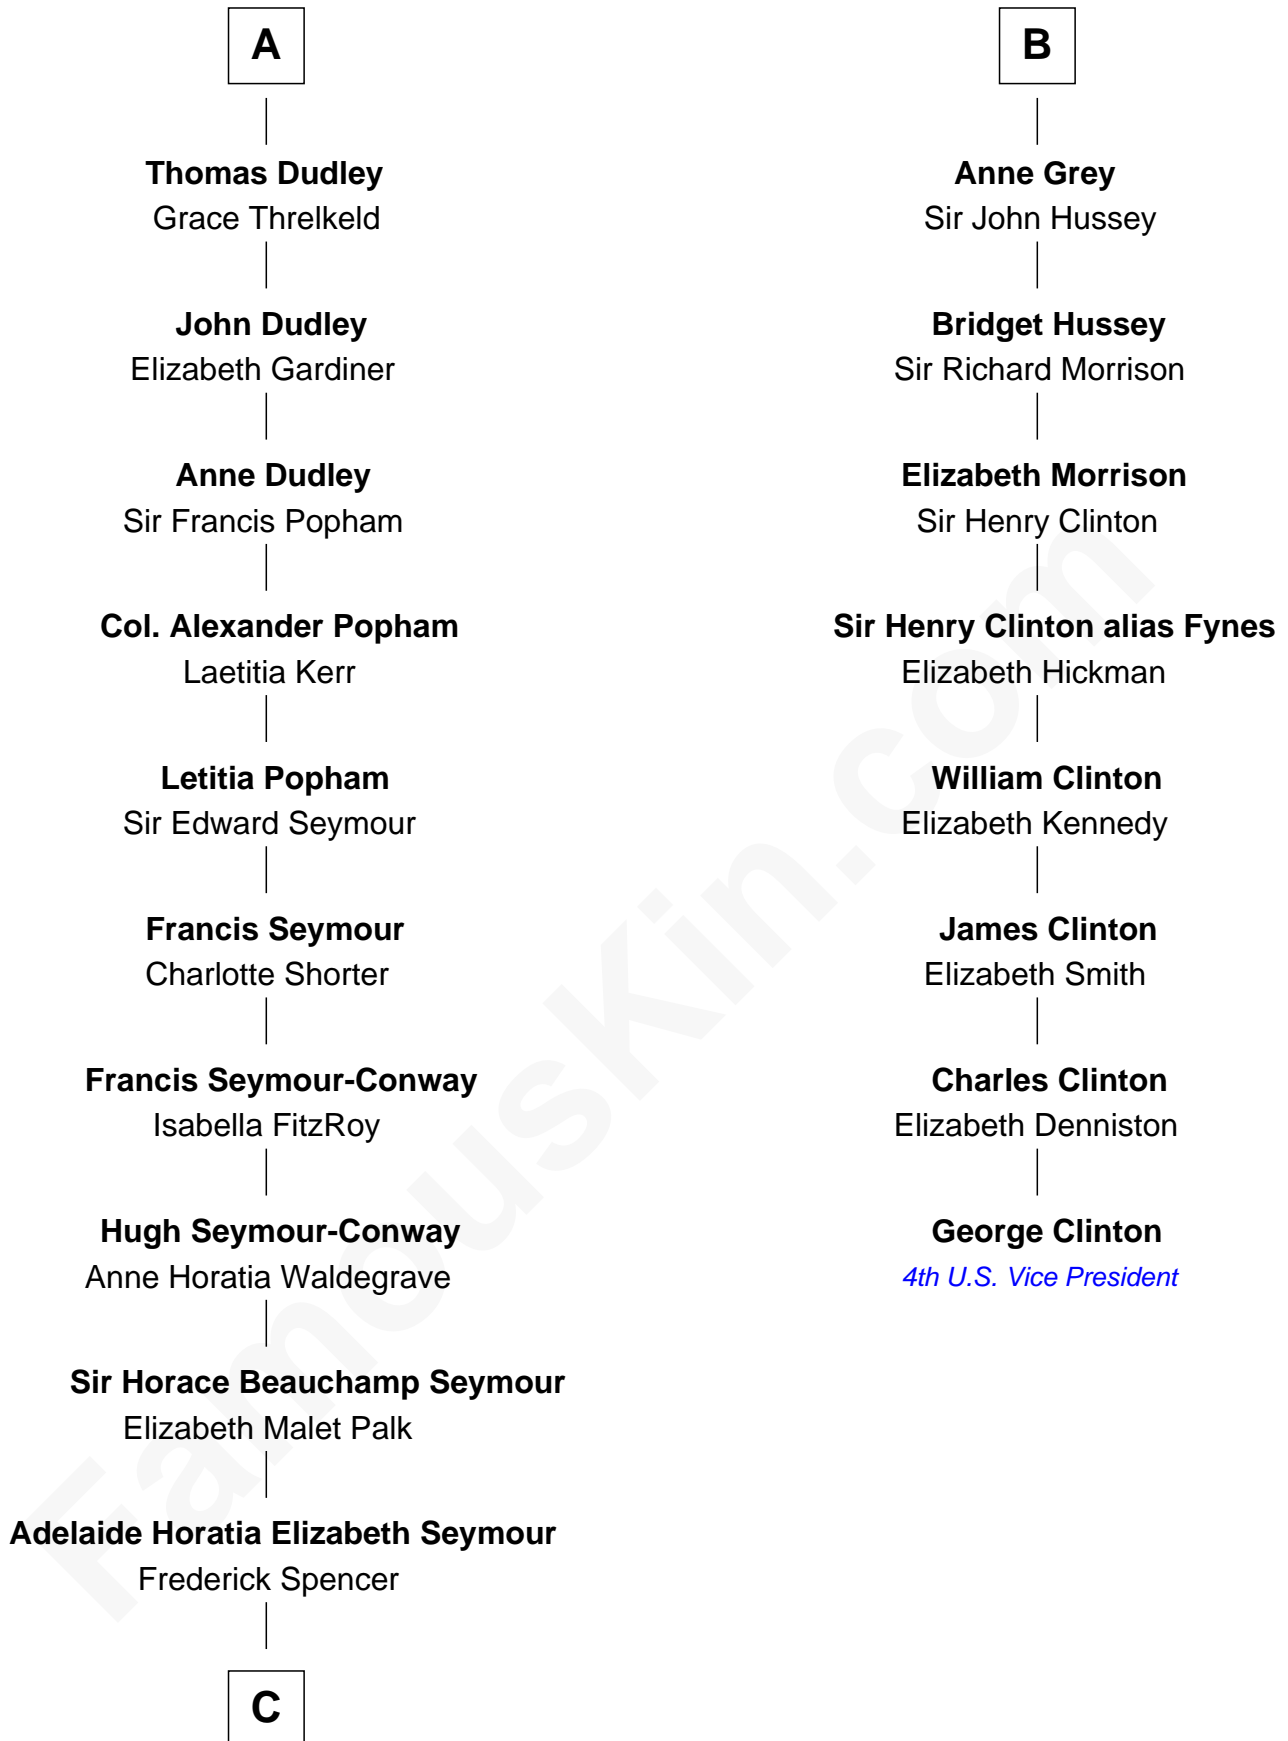

FamousKin.com

Relationship Chart of

Princess Diana

Princess of Wales

14th cousin 6 times removed of

George Clinton
4th U.S. Vice President

Sir William de Montagu
Elizabeth de Montfort

C

—
Charles Robert Spencer

Margaret Baring

—
Albert Edward John Spencer

Cynthia Elinor Beatrix Hamilton

—
Edward John Spencer

Frances Ruth Burke Roche

—
Princess Diana

Princess of Wales