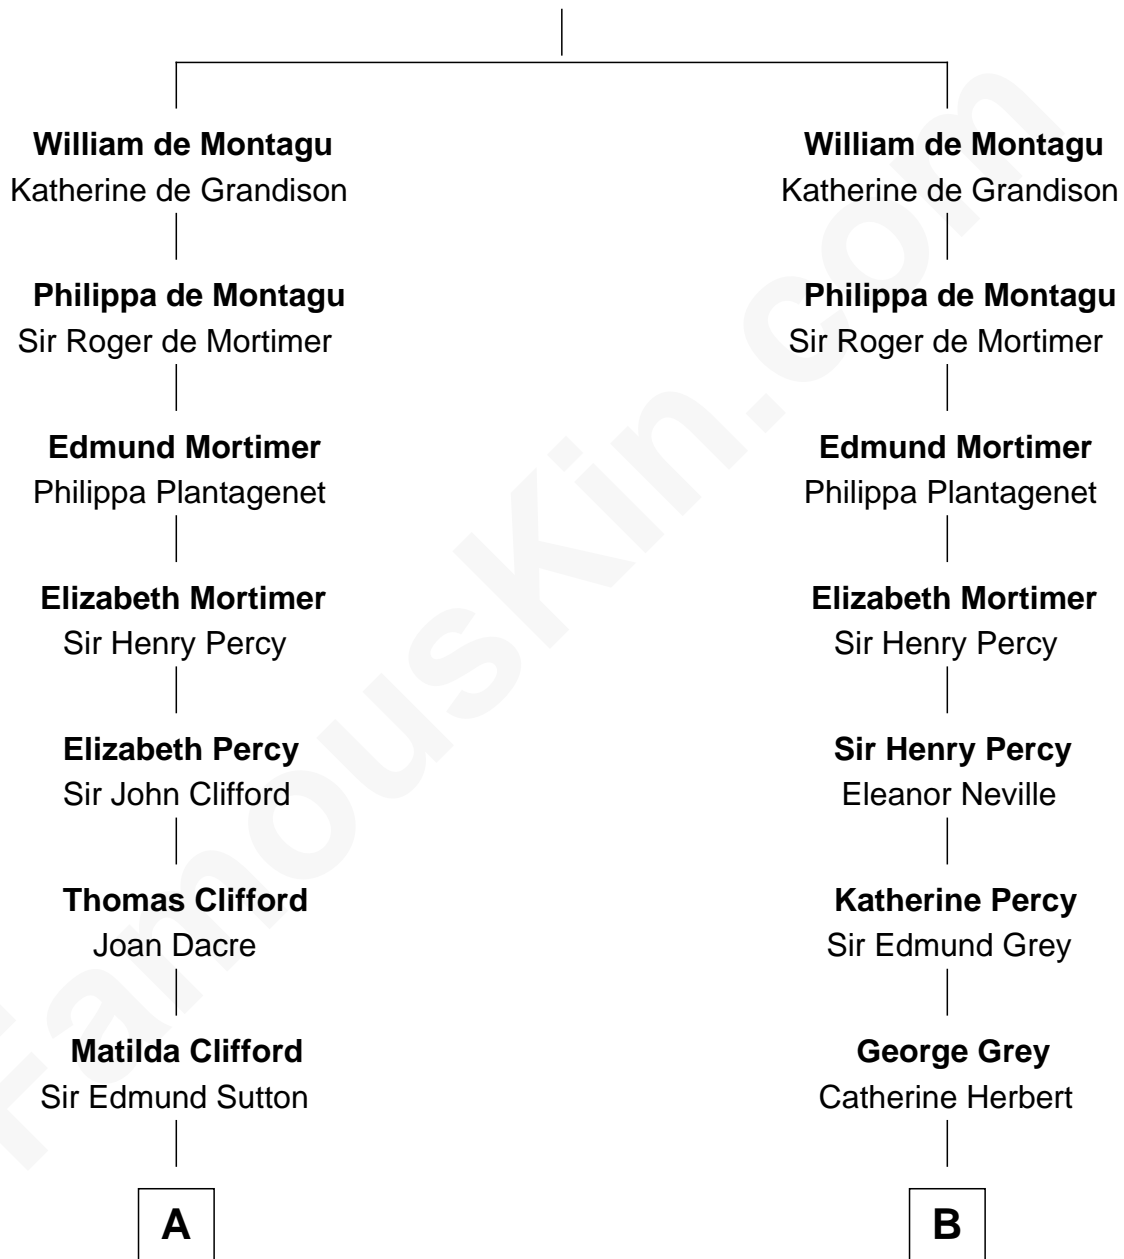

FamousKin.com

Relationship Chart of

Princess Diana

Princess of Wales

14th cousin 6 times removed of

George Clinton
4th U.S. Vice President

Sir William de Montagu
Elizabeth de Montfort

C

—
Charles Robert Spencer

Margaret Baring

—
Albert Edward John Spencer

Cynthia Elinor Beatrix Hamilton

—
Edward John Spencer

Frances Ruth Burke Roche

—
Princess Diana

Princess of Wales