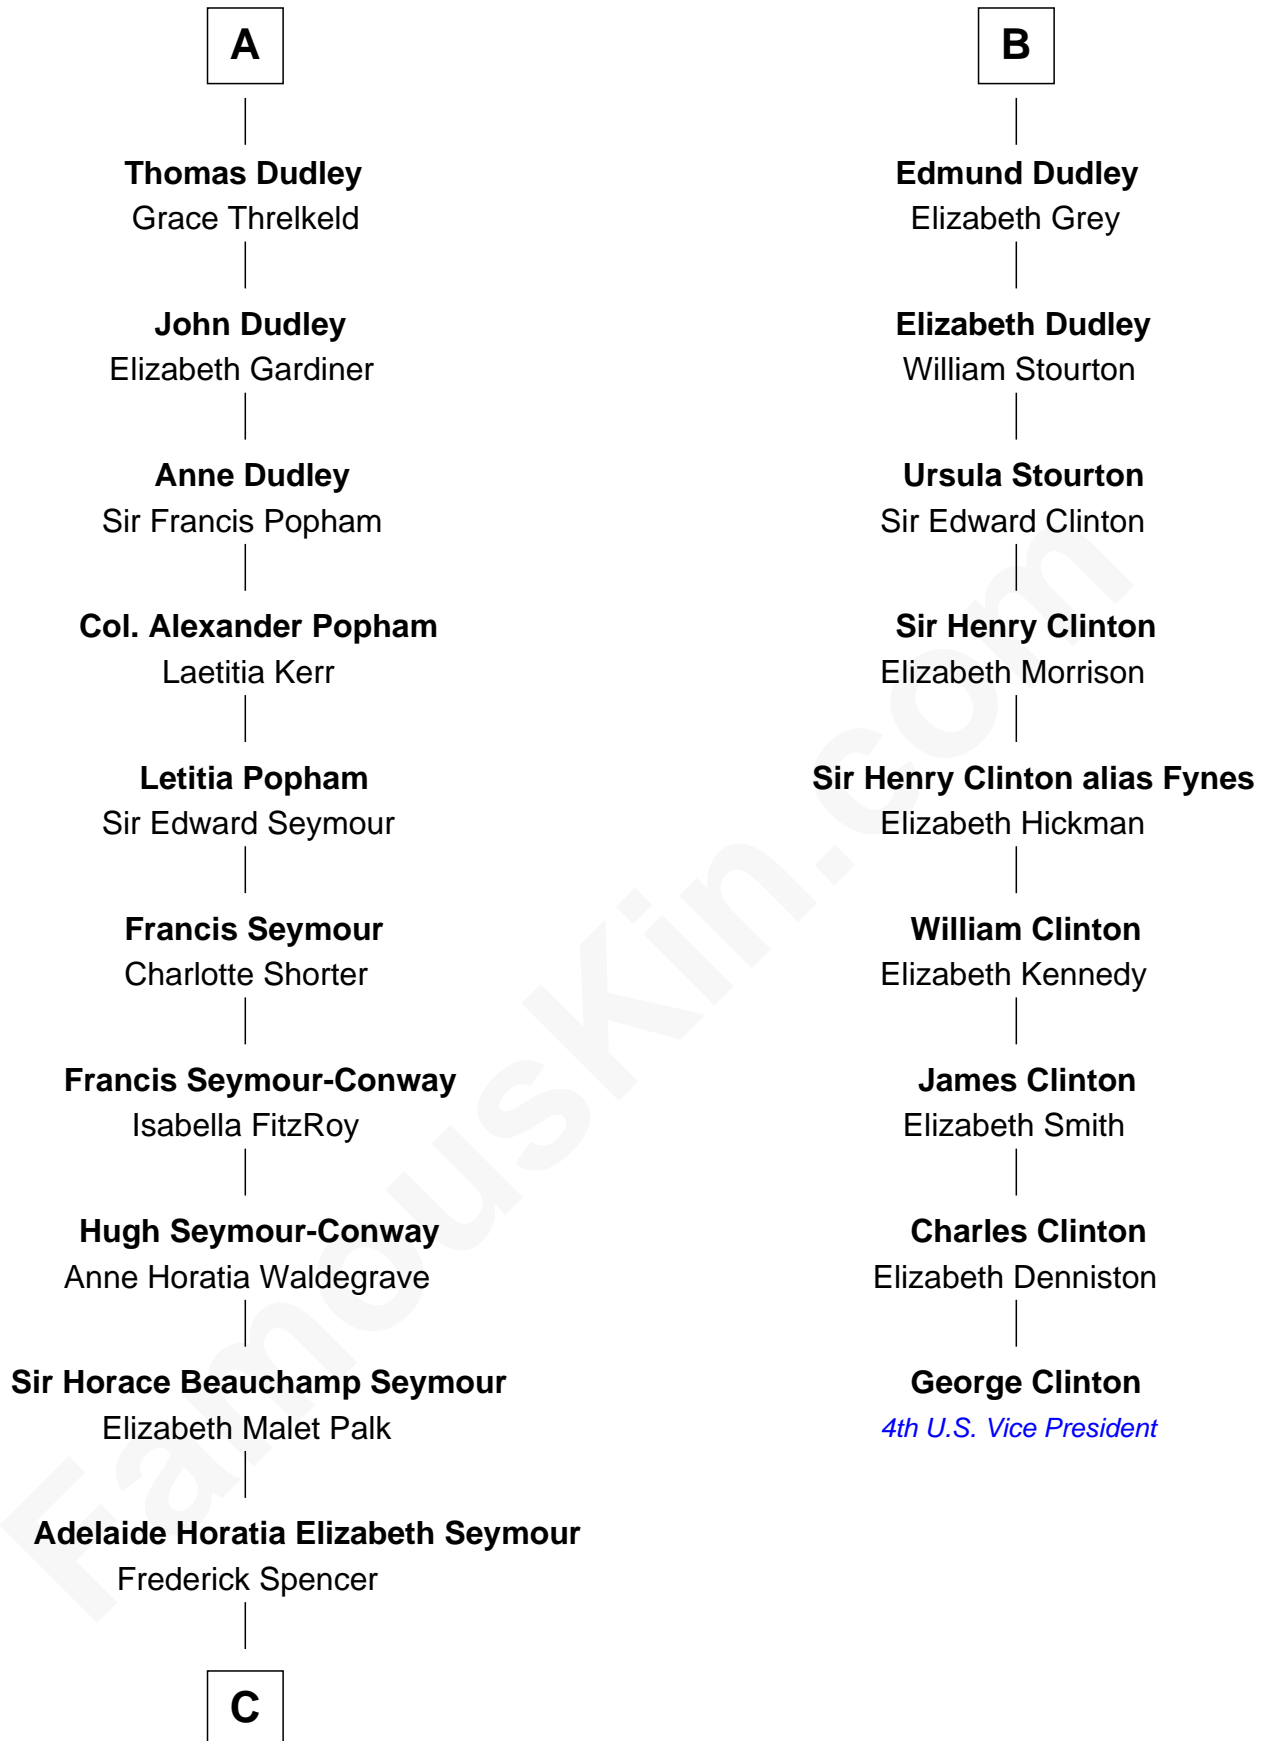

## Relationship Chart of

### Princess Diana

*Princess of Wales*

15th cousin 5 times removed of

**George Clinton**  
*4th U.S. Vice President*

**William de Cantilupe**

-----

**C**

—  
**Charles Robert Spencer**

Margaret Baring

—  
**Albert Edward John Spencer**

Cynthia Elinor Beatrix Hamilton

—  
**Edward John Spencer**

Frances Ruth Burke Roche

—  
**Princess Diana**

*Princess of Wales*

FamousKin.com