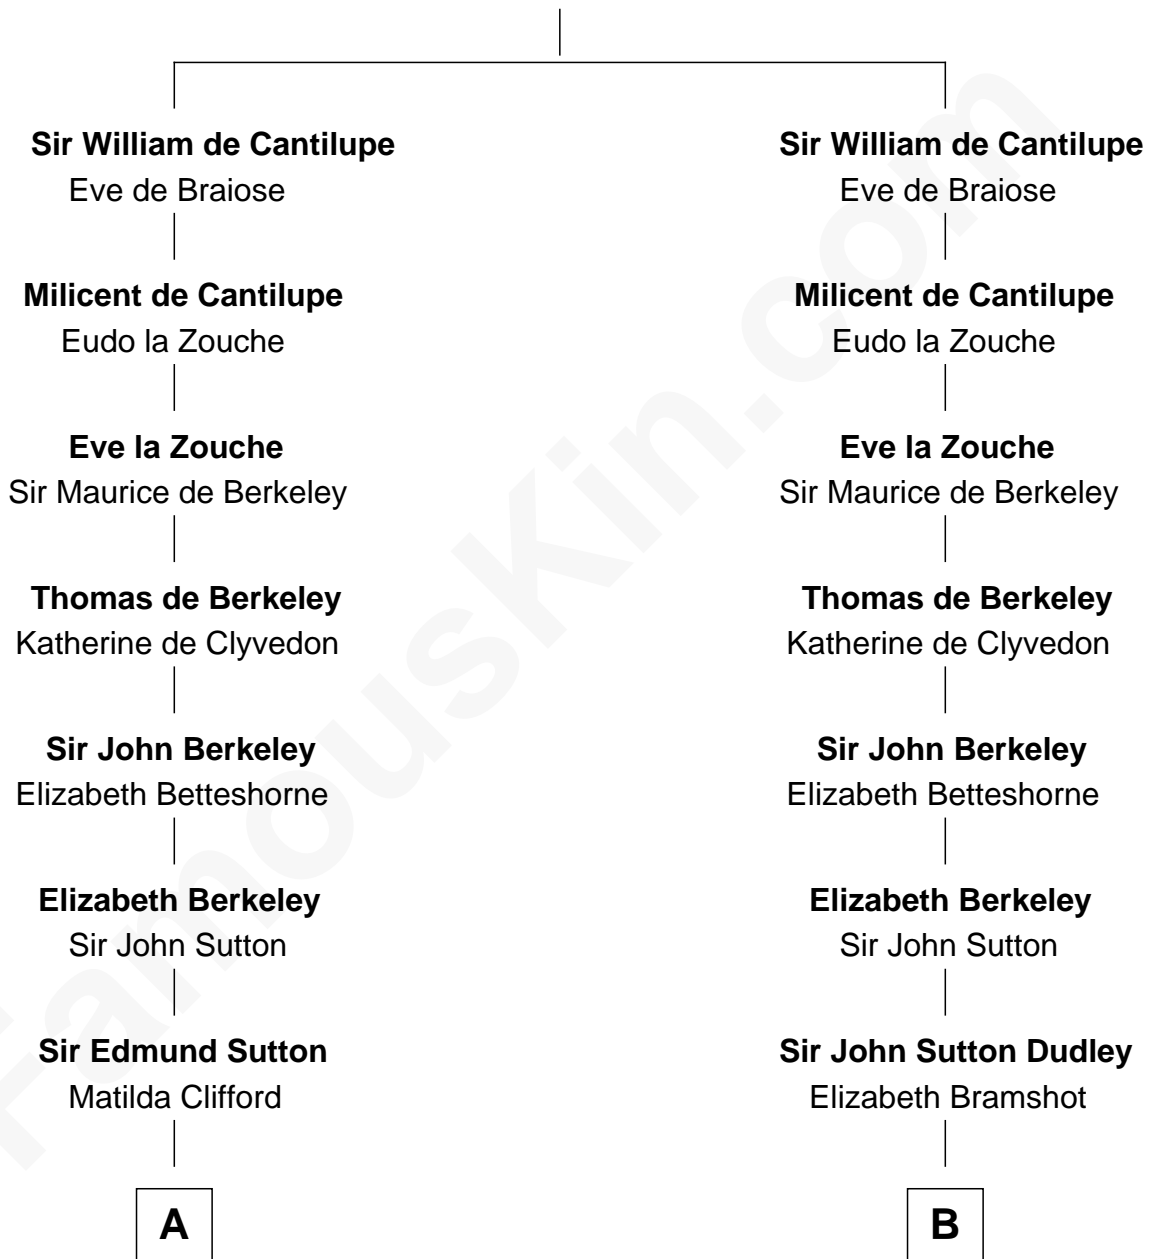

## Relationship Chart of

### Princess Diana

*Princess of Wales*

15th cousin 5 times removed of

**George Clinton**  
*4th U.S. Vice President*

**William de Cantilupe**

-----

**C**

—  
**Charles Robert Spencer**

Margaret Baring

—  
**Albert Edward John Spencer**

Cynthia Elinor Beatrix Hamilton

—  
**Edward John Spencer**

Frances Ruth Burke Roche

—  
**Princess Diana**

*Princess of Wales*

FamousKin.com