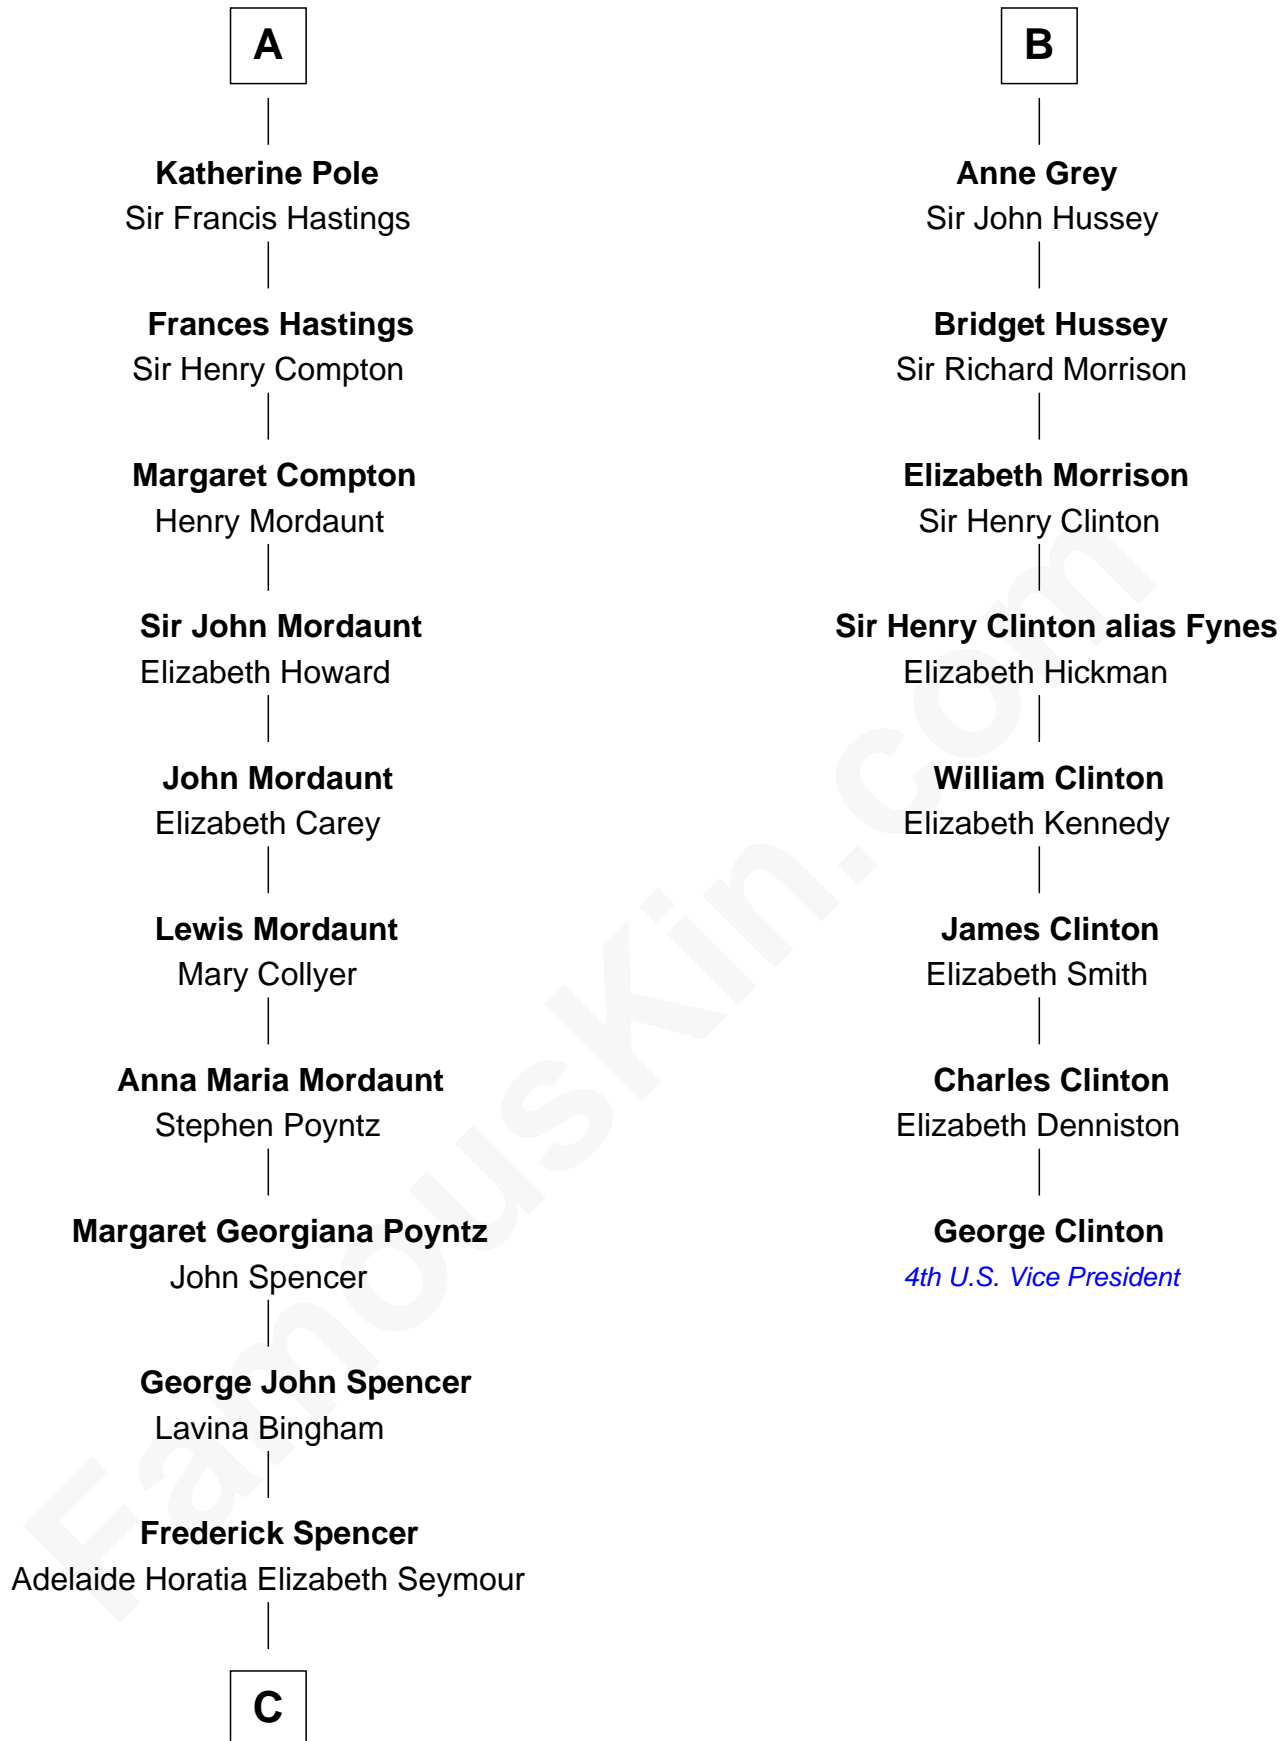

# FamousKin.com Relationship Chart of

**Princess Diana**

*Princess of Wales*

14th cousin 6 times removed of

**George Clinton**

*4th U.S. Vice President*

**Robert FitzRoger**

Margery la Zouche

**C**

—  
**Charles Robert Spencer**

Margaret Baring

—  
**Albert Edward John Spencer**

Cynthia Elinor Beatrix Hamilton

—  
**Edward John Spencer**

Frances Ruth Burke Roche

—  
**Princess Diana**

*Princess of Wales*

FamousKin.com