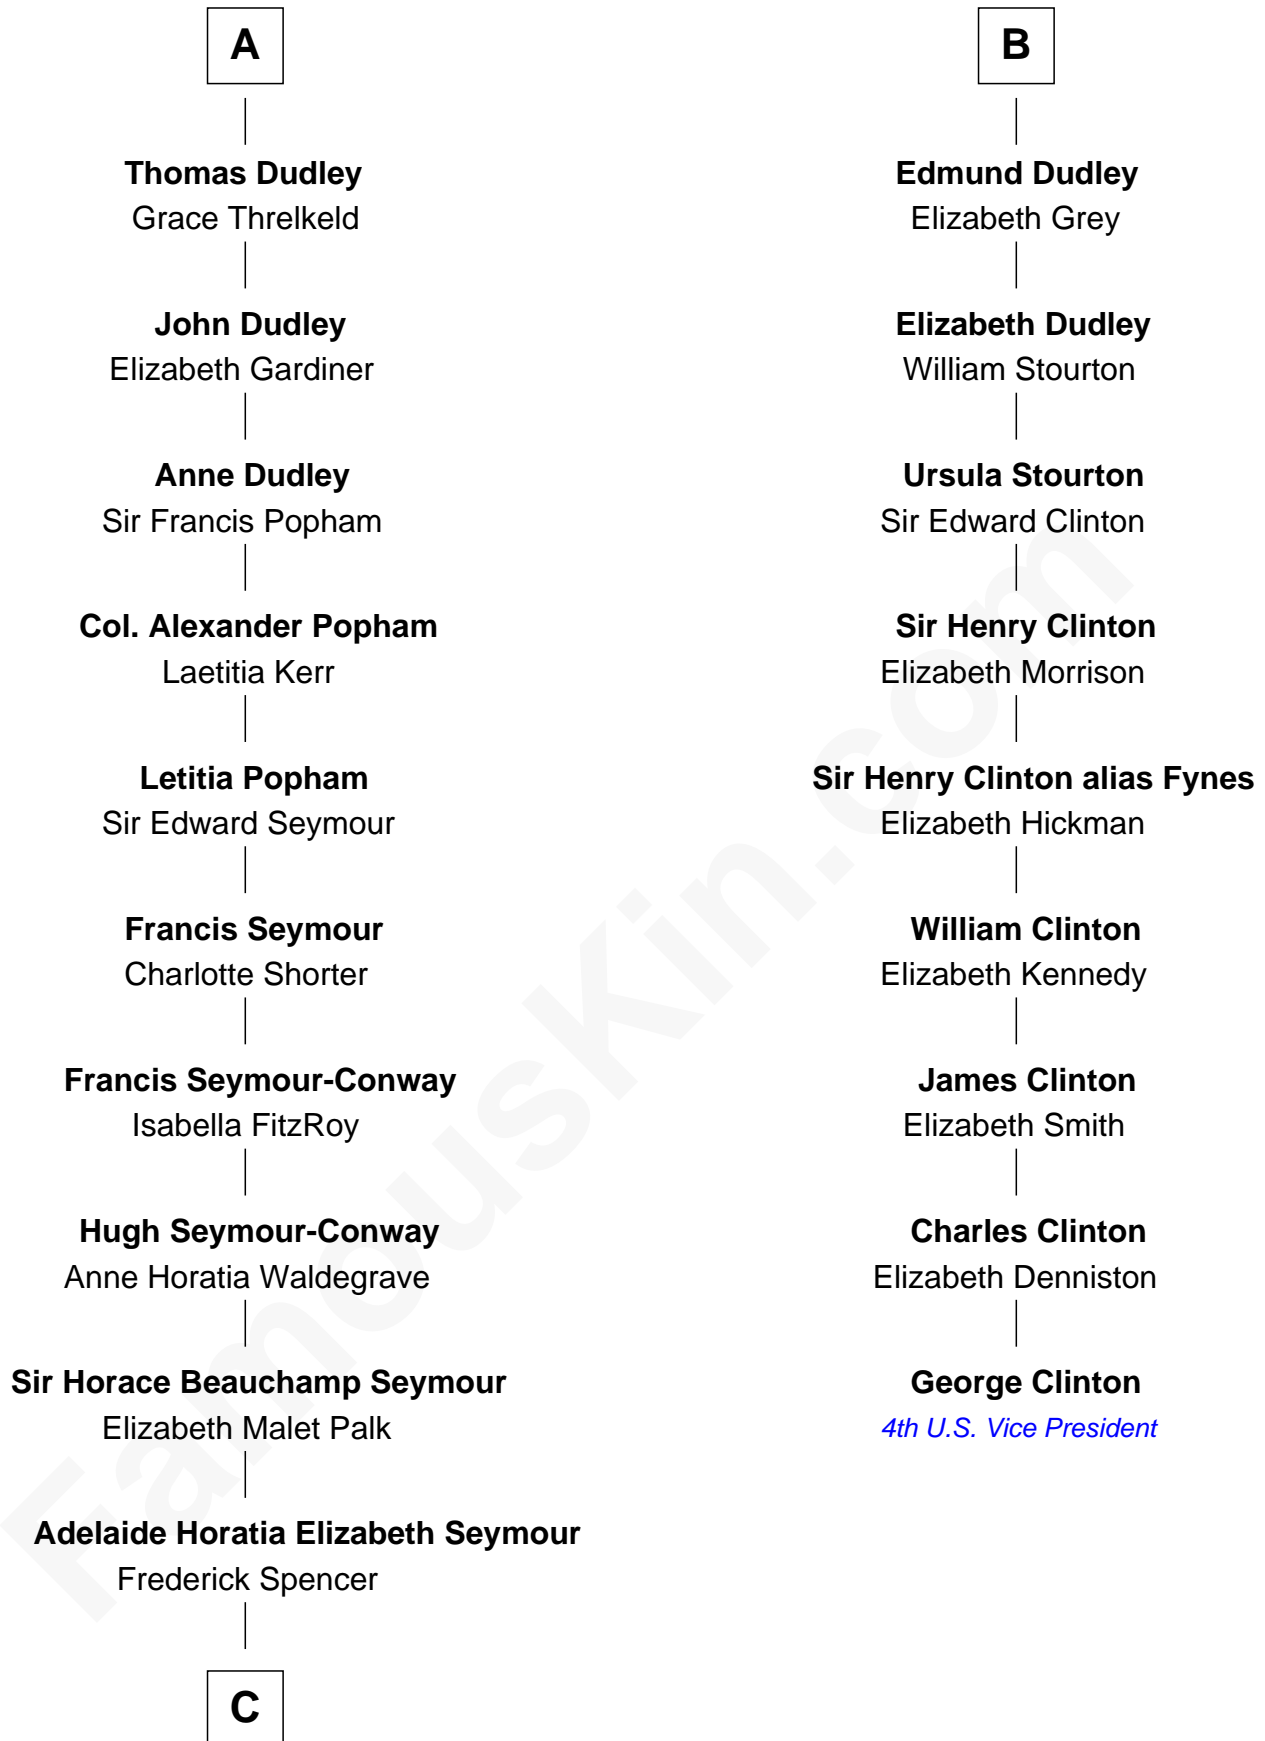

FamousKin.com Relationship Chart of

Princess Diana

Princess of Wales

15th cousin 5 times removed of

George Clinton

4th U.S. Vice President

Sir William de Ferrers

Agnes of Chester

C

—
Charles Robert Spencer

Margaret Baring

—
Albert Edward John Spencer

Cynthia Elinor Beatrix Hamilton

—
Edward John Spencer

Frances Ruth Burke Roche

—
Princess Diana