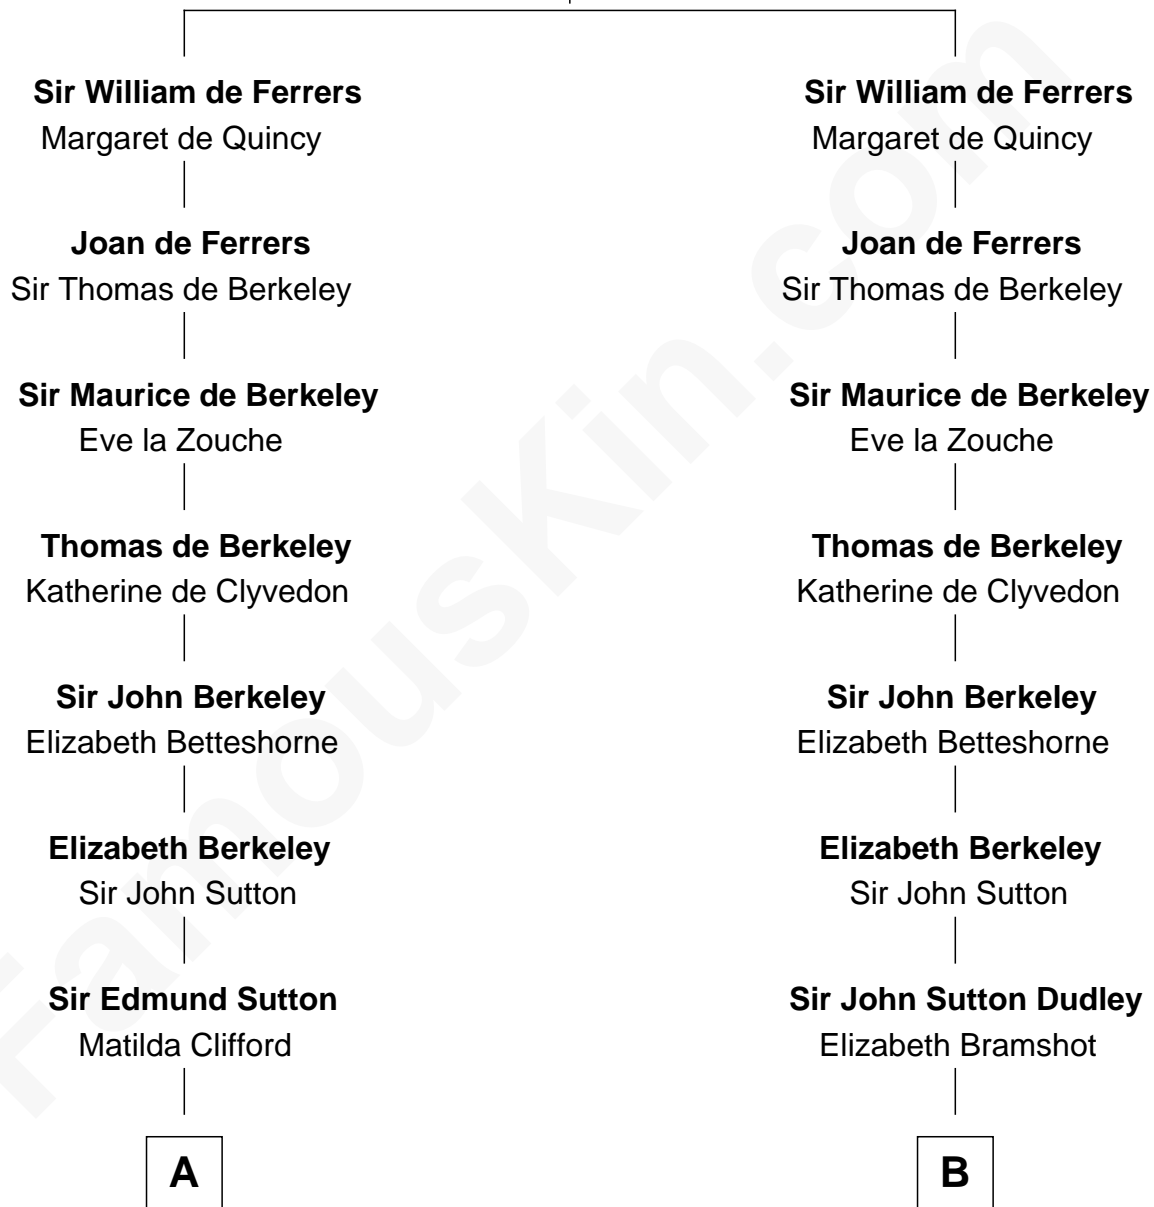

FamousKin.com Relationship Chart of

Princess Diana

Princess of Wales

15th cousin 5 times removed of

George Clinton

4th U.S. Vice President

Sir William de Ferrers

Agnes of Chester

C

—
Charles Robert Spencer

Margaret Baring

—
Albert Edward John Spencer

Cynthia Elinor Beatrix Hamilton

—
Edward John Spencer

Frances Ruth Burke Roche

—
Princess Diana