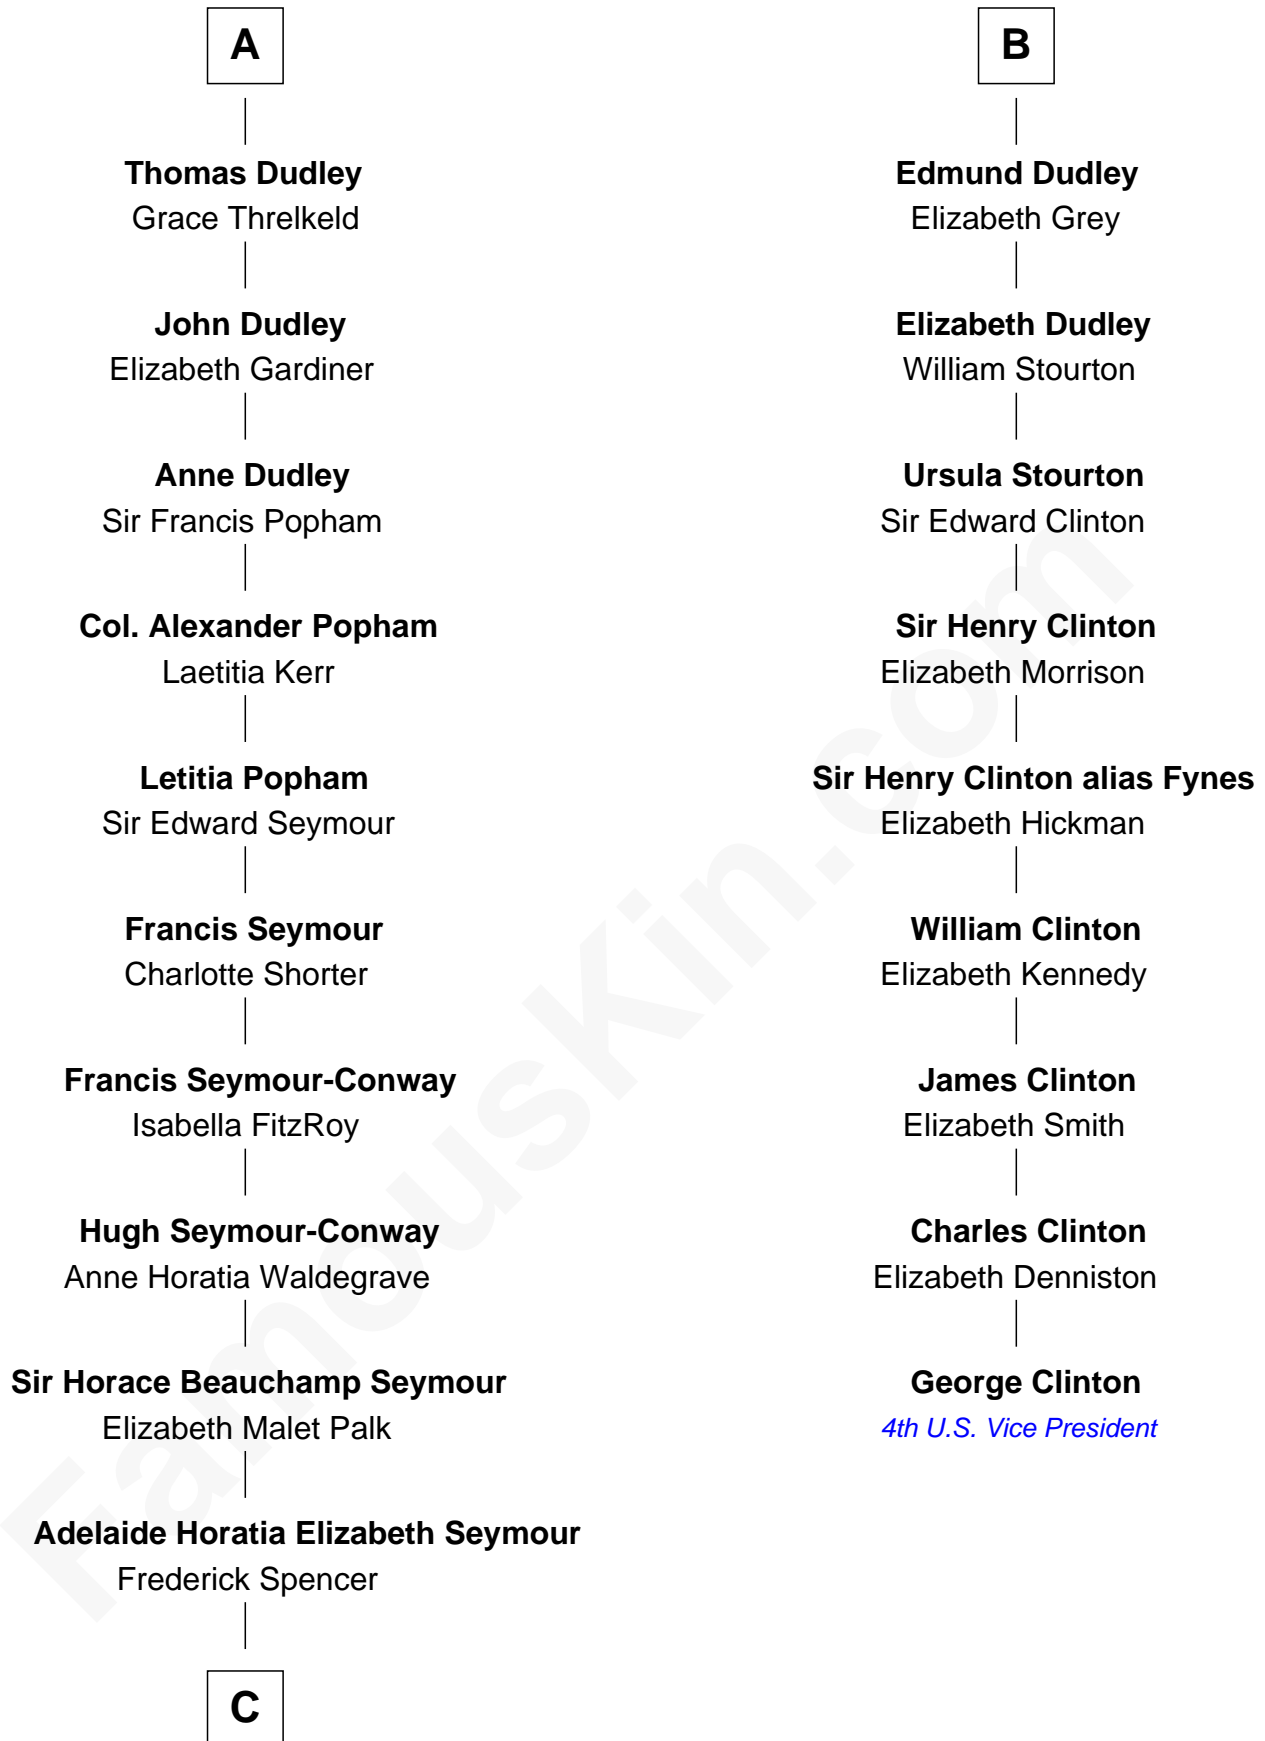

## Relationship Chart of

### Princess Diana

*Princess of Wales*

15th cousin 5 times removed of

**George Clinton**  
*4th U.S. Vice President*

**Alan la Zouche**  
Alice de Belmeis

**C**

—  
**Charles Robert Spencer**

Margaret Baring

—  
**Albert Edward John Spencer**

Cynthia Elinor Beatrix Hamilton

—  
**Edward John Spencer**

Frances Ruth Burke Roche

—  
**Princess Diana**

*Princess of Wales*

FamousKin.com