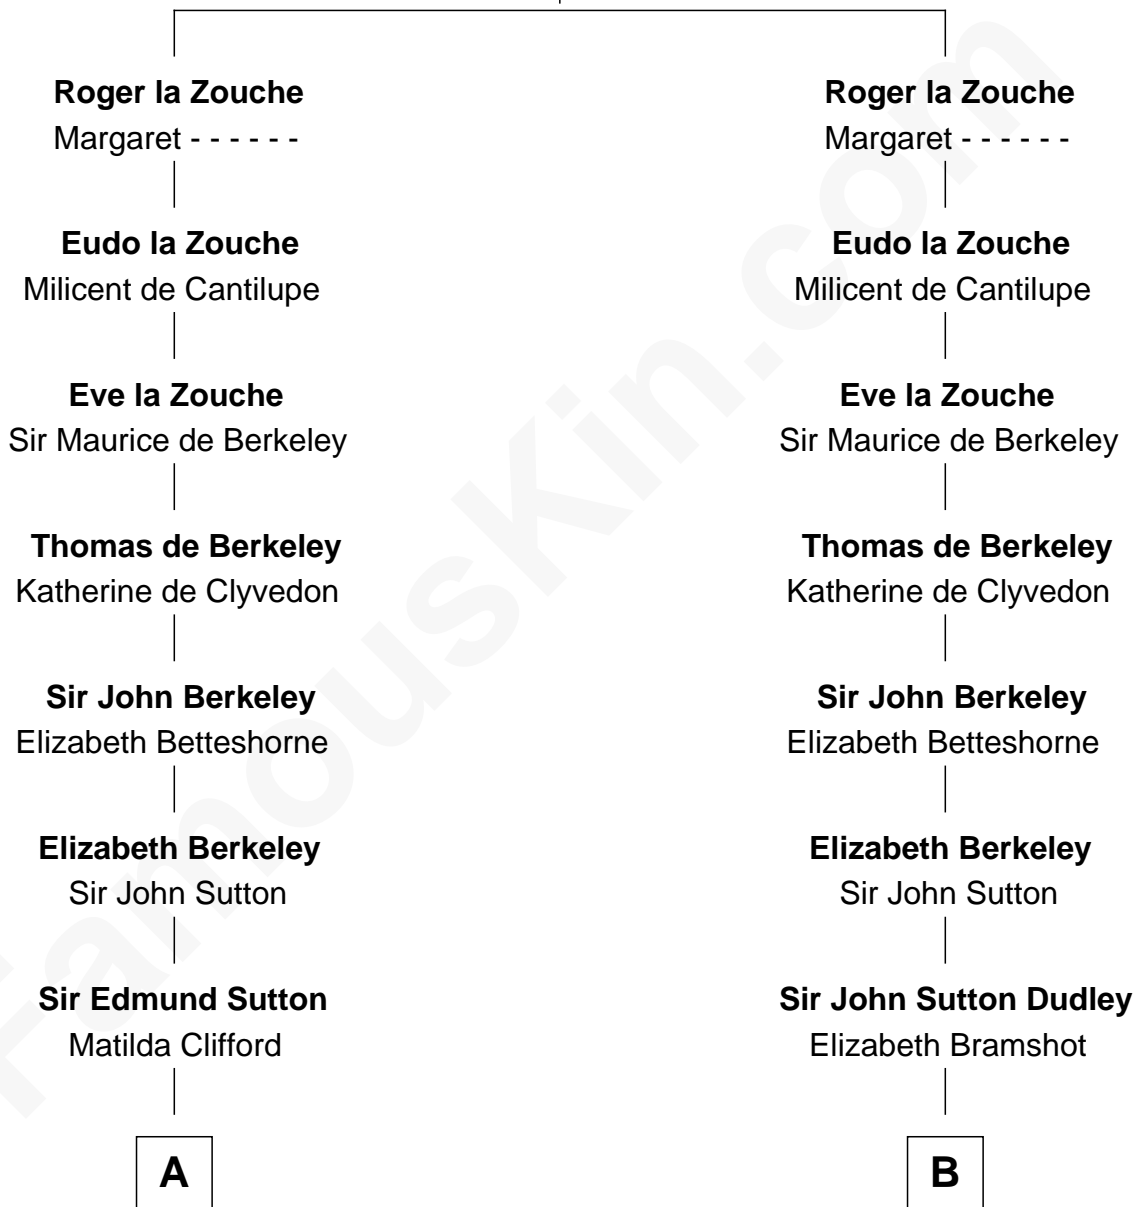

## Relationship Chart of

### Princess Diana

*Princess of Wales*

15th cousin 5 times removed of

**George Clinton**  
*4th U.S. Vice President*

**Alan la Zouche**  
Alice de Belmeis

**C**

—  
**Charles Robert Spencer**

Margaret Baring

—  
**Albert Edward John Spencer**

Cynthia Elinor Beatrix Hamilton

—  
**Edward John Spencer**

Frances Ruth Burke Roche

—  
**Princess Diana**

*Princess of Wales*

FamousKin.com