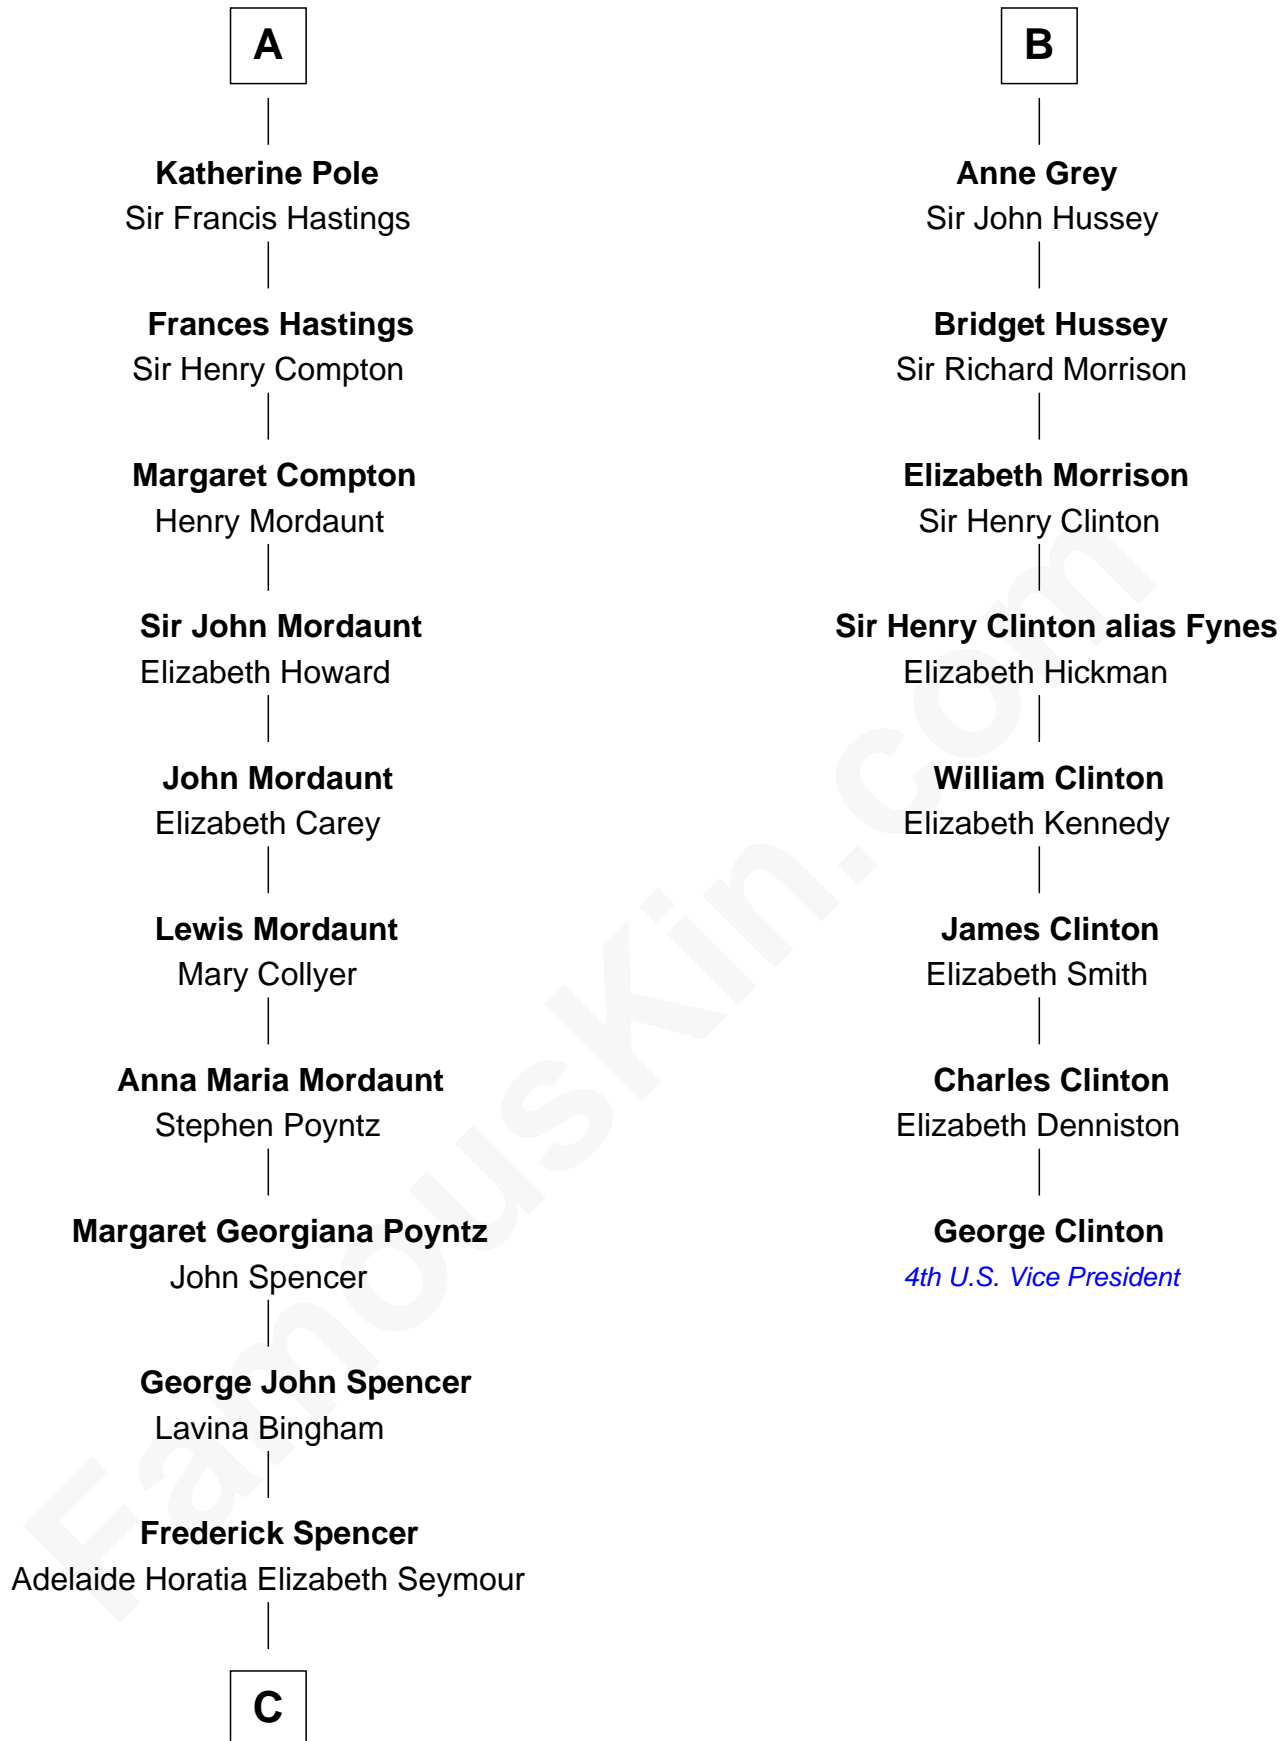

**FamousKin.com**  
**Relationship Chart of**  
**Princess Diana**  
*Princess of Wales*

**14th cousin 6 times removed of**  
**George Clinton**  
*4th U.S. Vice President*

**C**

—  
**Charles Robert Spencer**

Margaret Baring

—  
**Albert Edward John Spencer**

Cynthia Elinor Beatrix Hamilton

—  
**Edward John Spencer**

Frances Ruth Burke Roche

—  
**Princess Diana**

*Princess of Wales*

FamousKin.com