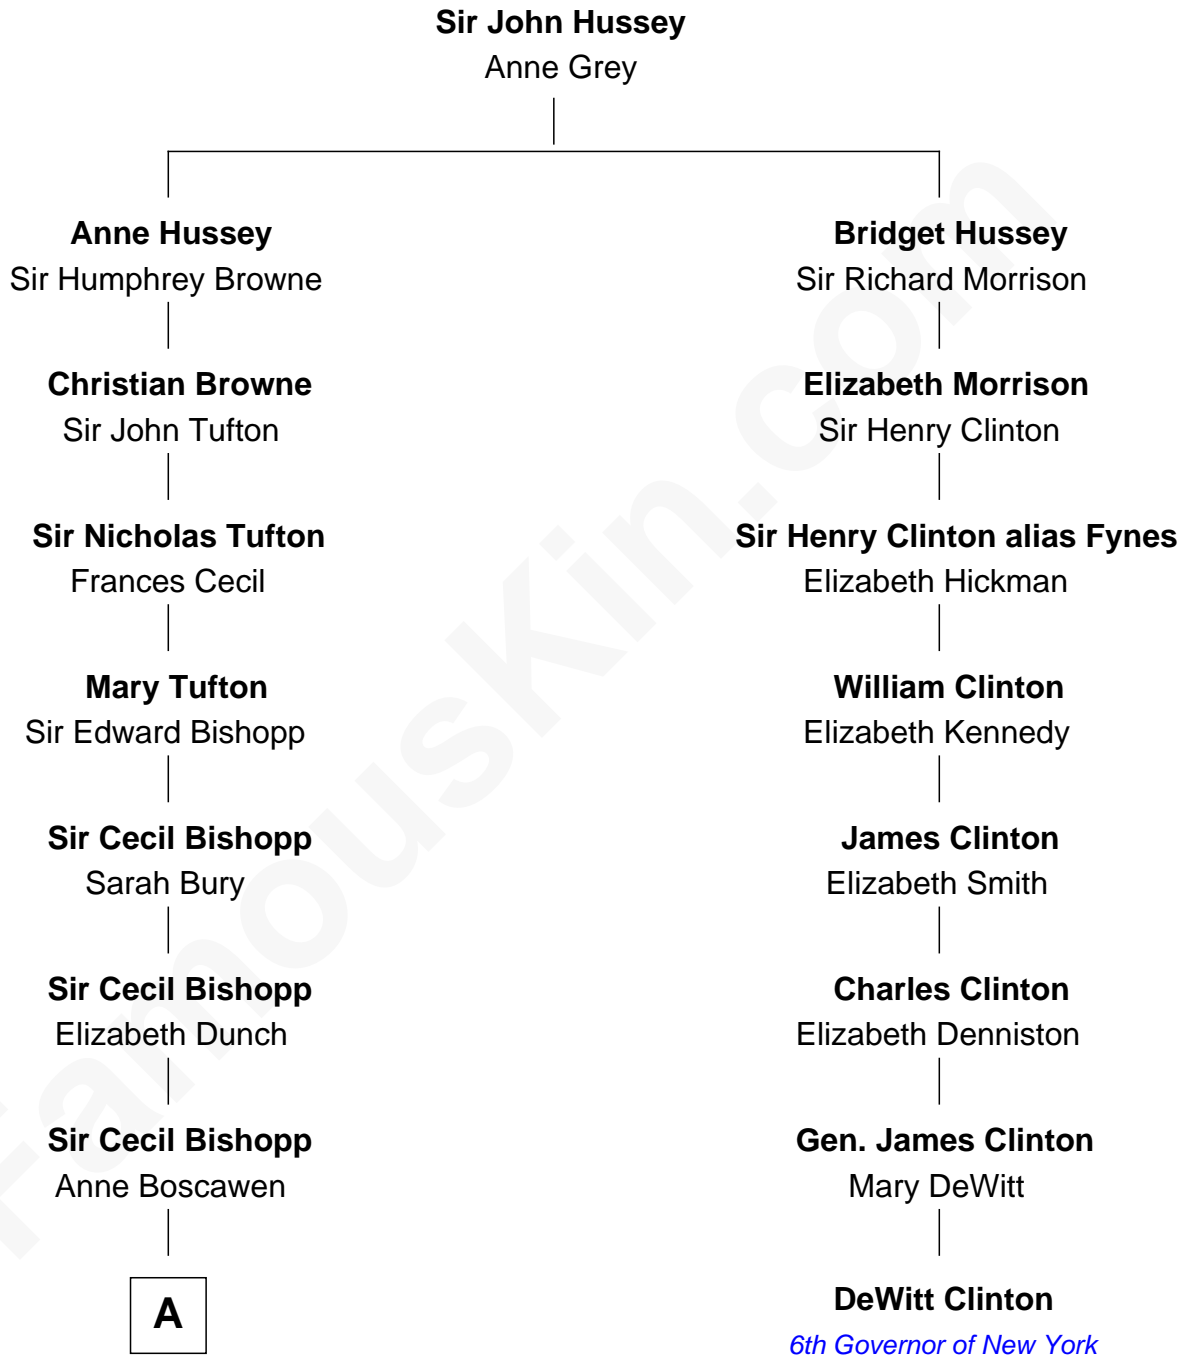

FamousKin.com Relationship Chart of

Princess Diana

Princess of Wales

7th cousin 7 times removed of

DeWitt Clinton

6th Governor of New York

A

Anne Bishopp
Robert Brudenell

Robert Brudenell
Penelope Anne Cooke

Anne Brudenell
George Charles Bingham

Charles George Bingham
Cecilia Catherine Gordon-Lennox

Rosalind Cecilia Caroline Bingham
James Albert Edward Hamilton

Cynthia Elinor Beatrix Hamilton
Albert Edward John Spencer

Edward John Spencer
Frances Ruth Burke Roche

Princess Diana
Princess of Wales