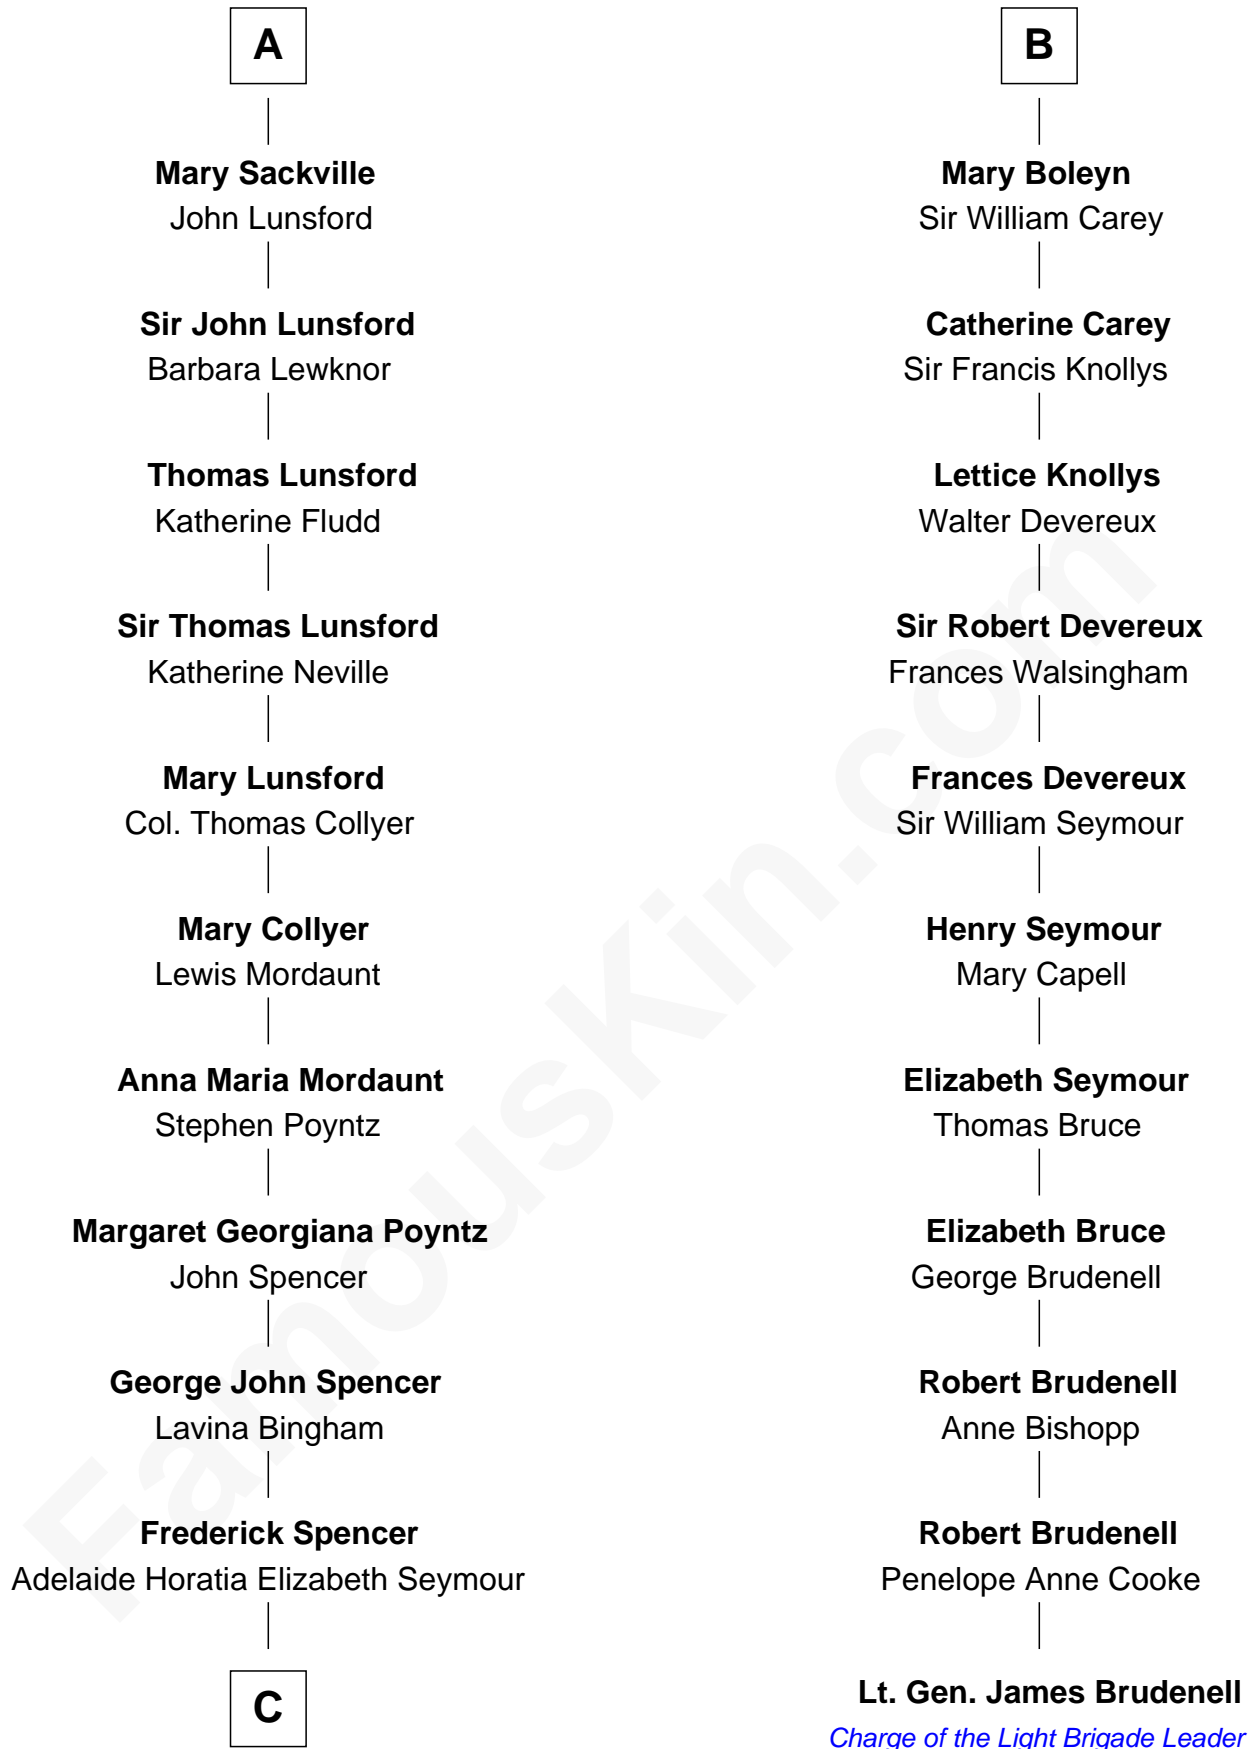

**FamousKin.com**  
**Relationship Chart of**  
**Princess Diana**  
*Princess of Wales*

17th cousin 3 times removed of

**Lt. Gen. James Brudenell**  
*Leader of the "Charge of the Light Brigade"*

**C**

—  
**Charles Robert Spencer**

Margaret Baring

—  
**Albert Edward John Spencer**

Cynthia Elinor Beatrix Hamilton

—  
**Edward John Spencer**

Frances Ruth Burke Roche

—  
**Princess Diana**

*Princess of Wales*

FamousKin.com