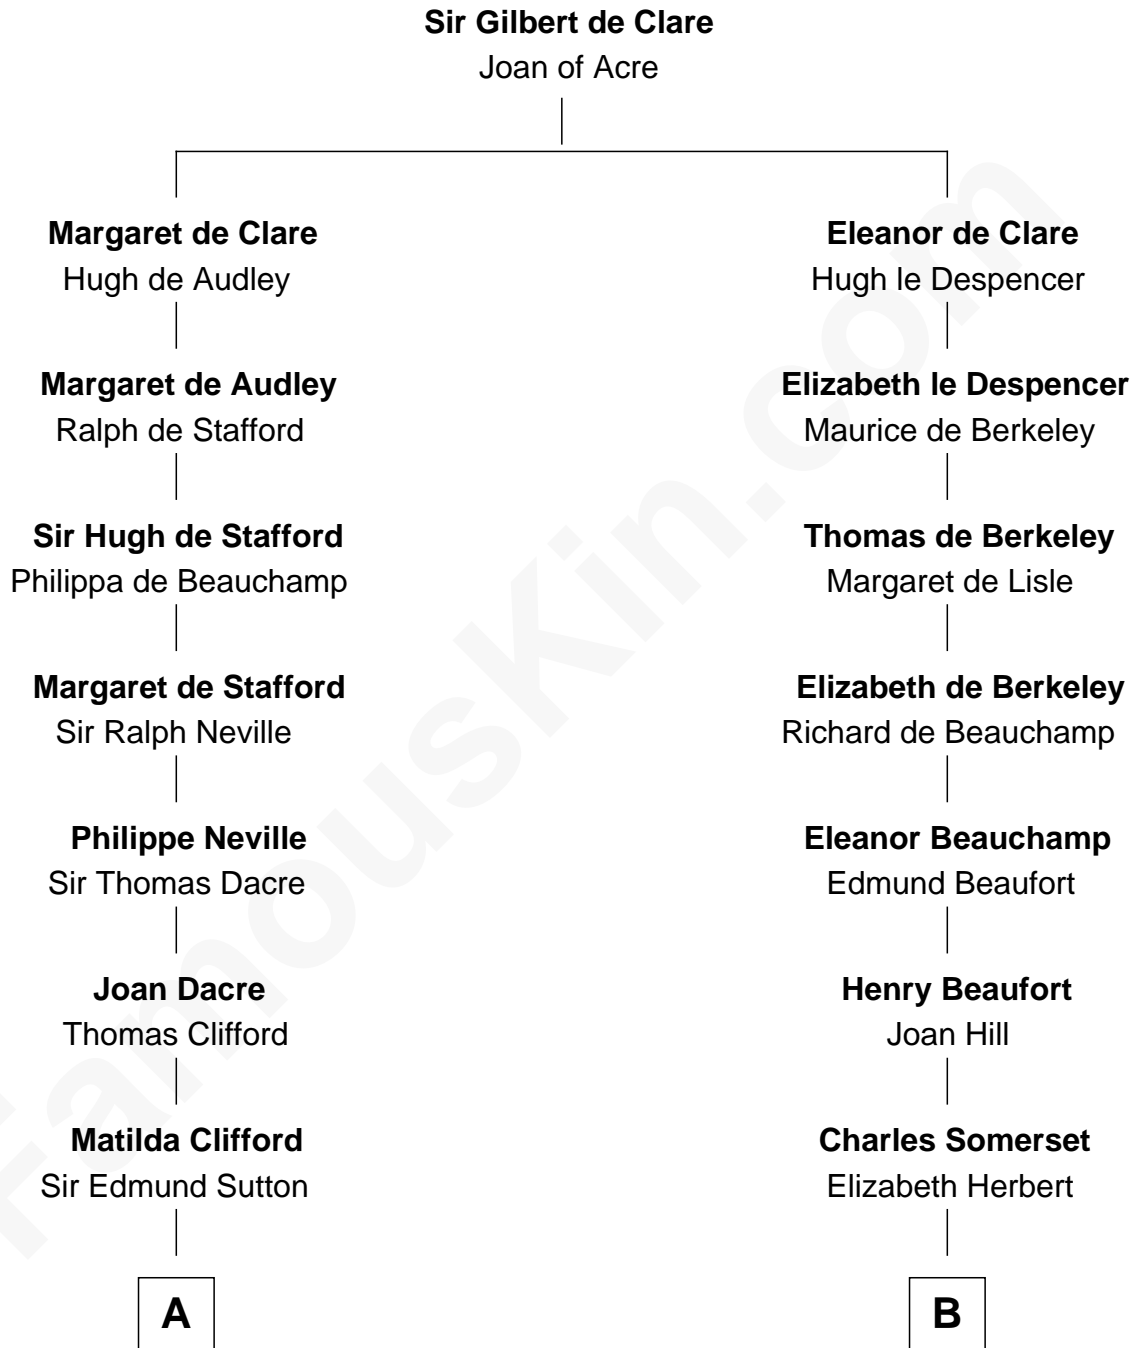

FamousKin.com
Relationship Chart of
Princess Diana
Princess of Wales

17th cousin 3 times removed of
Lt. Gen. James Brudenell
Leader of the "Charge of the Light Brigade"

C

—
Charles Robert Spencer

Margaret Baring

—
Albert Edward John Spencer

Cynthia Elinor Beatrix Hamilton

—
Edward John Spencer

Frances Ruth Burke Roche

—
Princess Diana

Princess of Wales

FamousKin.com