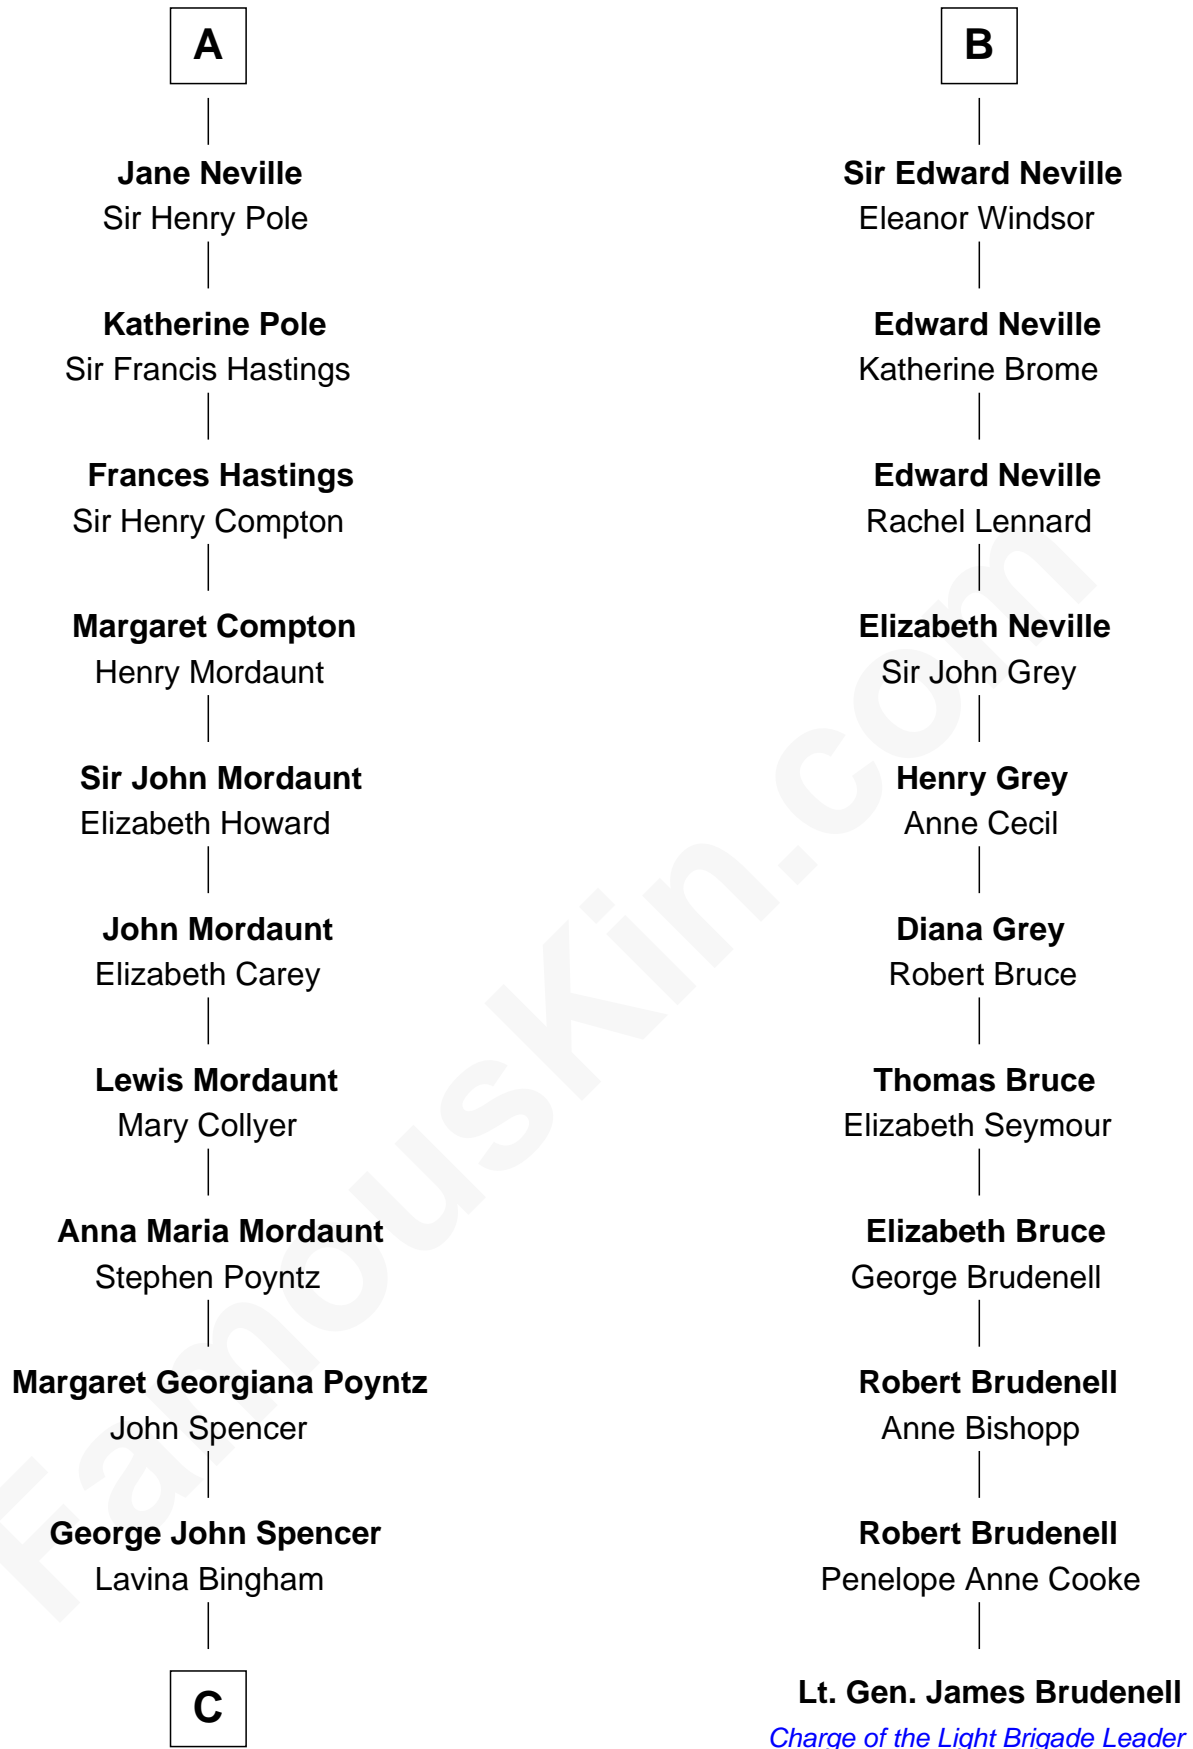

FamousKin.com
Relationship Chart of
Princess Diana
Princess of Wales

17th cousin 4 times removed of

Lt. Gen. James Brudenell
Leader of the "Charge of the Light Brigade"

C

—
Frederick Spencer

Adelaide Horatia Elizabeth Seymour

—
Charles Robert Spencer

Margaret Baring

—
Albert Edward John Spencer

Cynthia Elinor Beatrix Hamilton

—
Edward John Spencer

Frances Ruth Burke Roche

—
Princess Diana

Princess of Wales