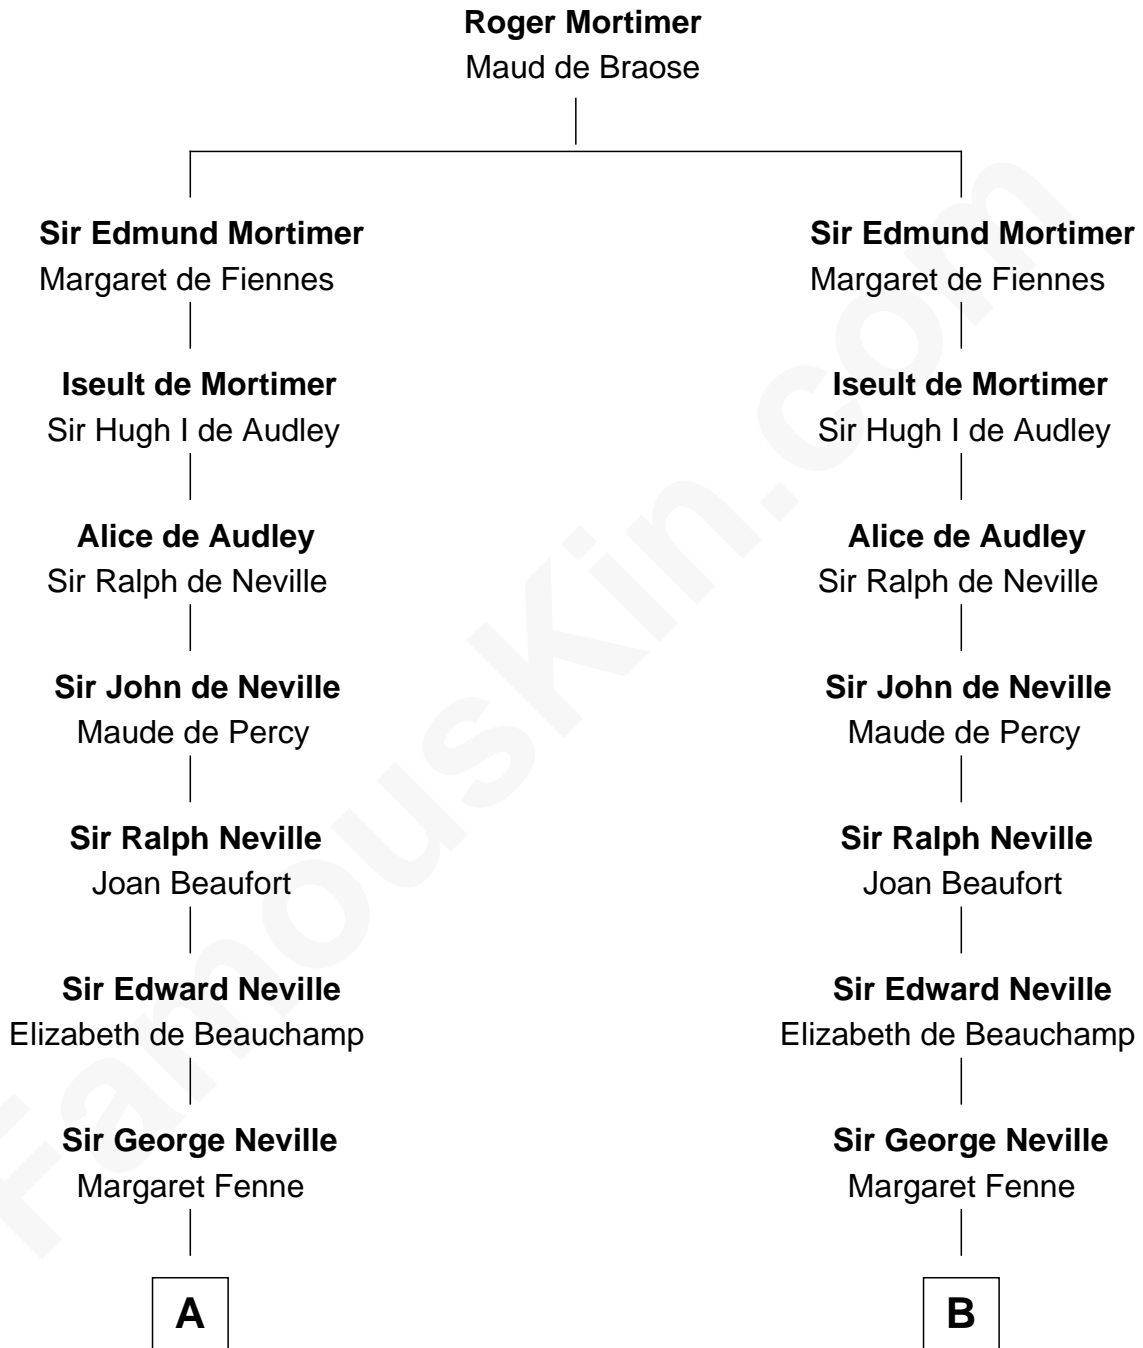

FamousKin.com
Relationship Chart of
Princess Diana
Princess of Wales

17th cousin 4 times removed of

Lt. Gen. James Brudenell
Leader of the "Charge of the Light Brigade"

C

—
Frederick Spencer

Adelaide Horatia Elizabeth Seymour

—
Charles Robert Spencer

Margaret Baring

—
Albert Edward John Spencer

Cynthia Elinor Beatrix Hamilton

—
Edward John Spencer

Frances Ruth Burke Roche

—
Princess Diana

Princess of Wales