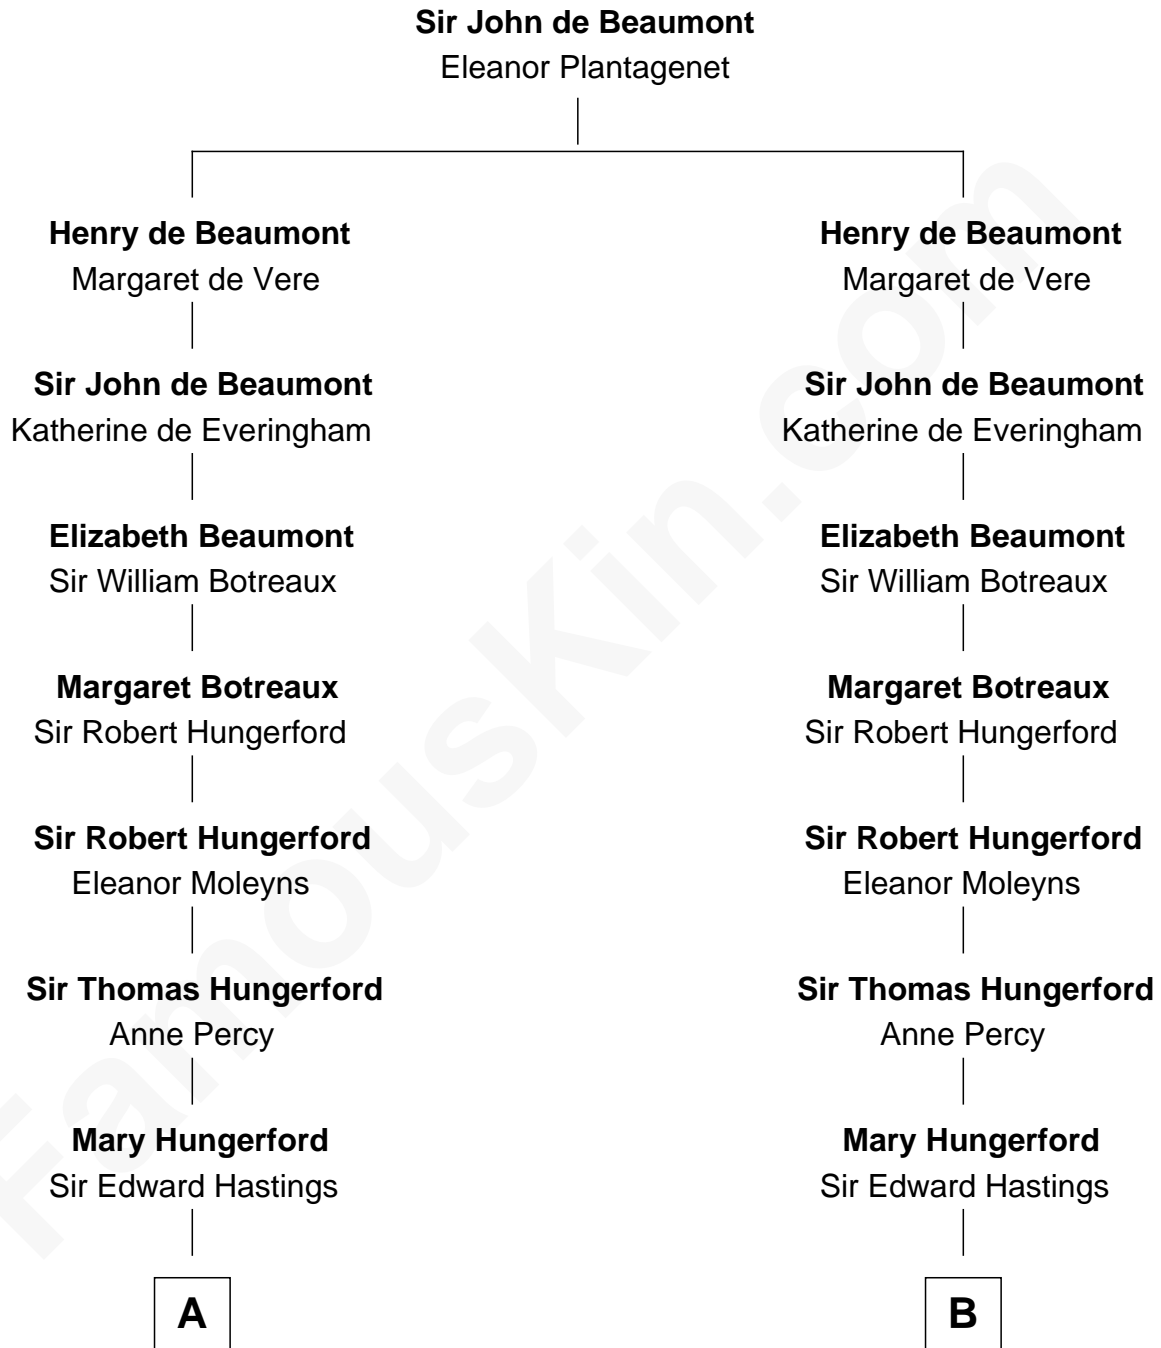

FamousKin.com
Relationship Chart of
Princess Diana
Princess of Wales

17th cousin 4 times removed of

Lt. Gen. James Brudenell
Leader of the "Charge of the Light Brigade"

C

—
Frederick Spencer

Adelaide Horatia Elizabeth Seymour

—
Charles Robert Spencer

Margaret Baring

—
Albert Edward John Spencer

Cynthia Elinor Beatrix Hamilton

—
Edward John Spencer

Frances Ruth Burke Roche

—
Princess Diana

Princess of Wales