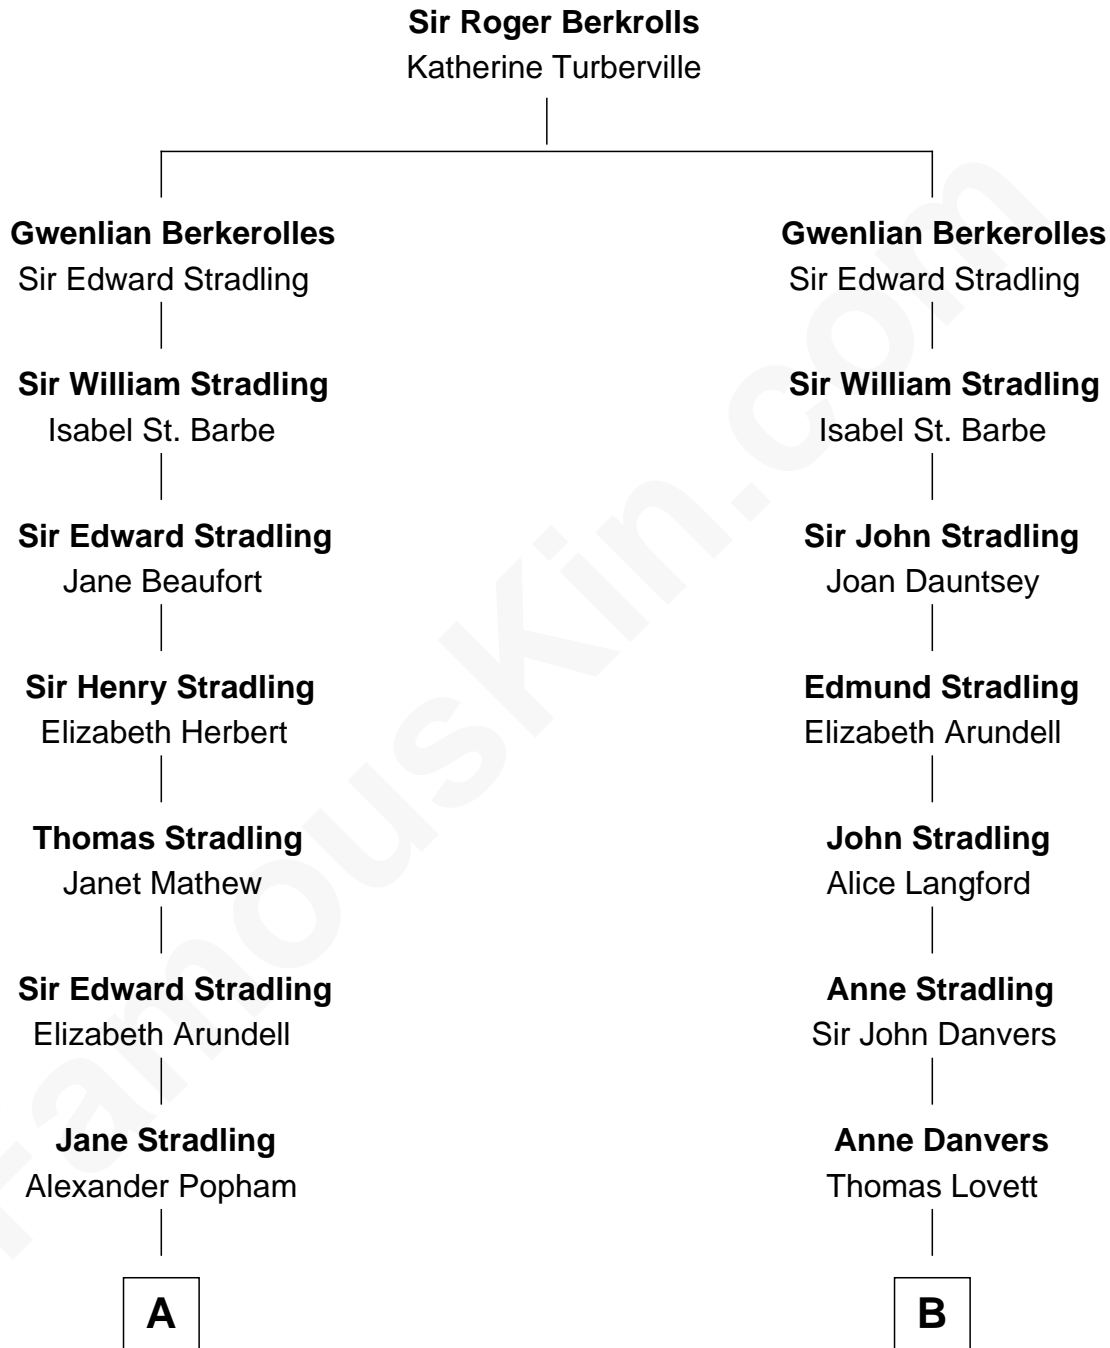

FamousKin.com
Relationship Chart of
Princess Diana
Princess of Wales

17th cousin 2 times removed of

Lt. Gen. James Brudenell
Leader of the "Charge of the Light Brigade"

C

—
Albert Edward John Spencer
Cynthia Elinor Beatrix Hamilton

—
Edward John Spencer
Frances Ruth Burke Roche

—
Princess Diana
Princess of Wales

FamousKin.com