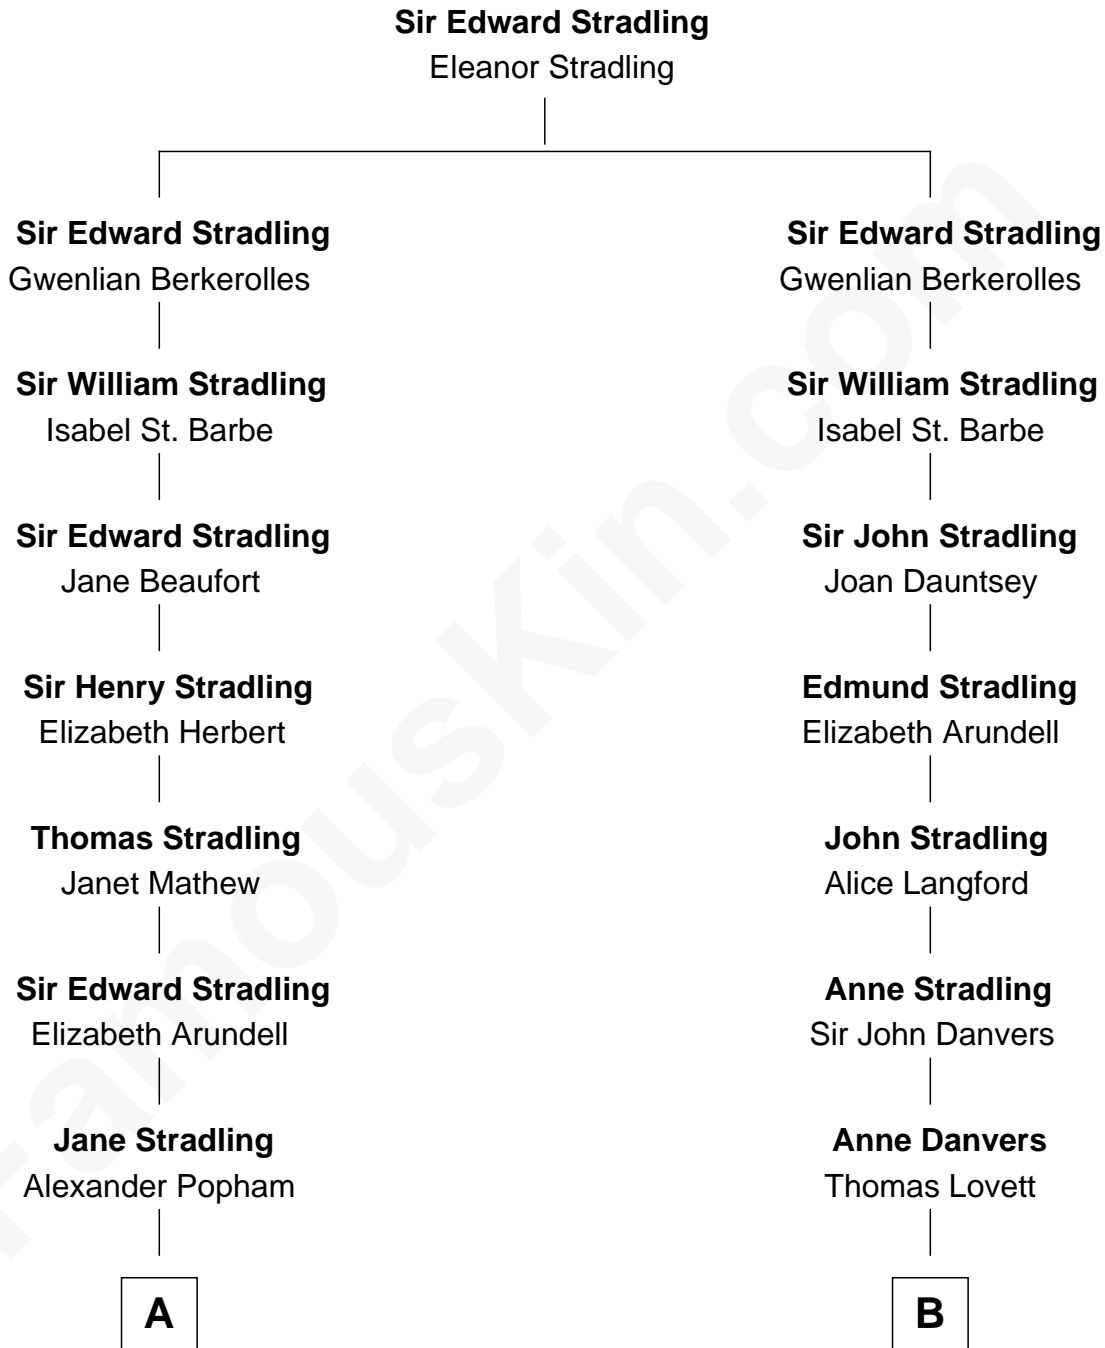

FamousKin.com

Relationship Chart of

Princess Diana

Princess of Wales

17th cousin 2 times removed of

Lt. Gen. James Brudenell
Leader of the "Charge of the Light Brigade"

C

—
Albert Edward John Spencer
Cynthia Elinor Beatrix Hamilton

—
Edward John Spencer
Frances Ruth Burke Roche

—
Princess Diana
Princess of Wales

FamousKin.com