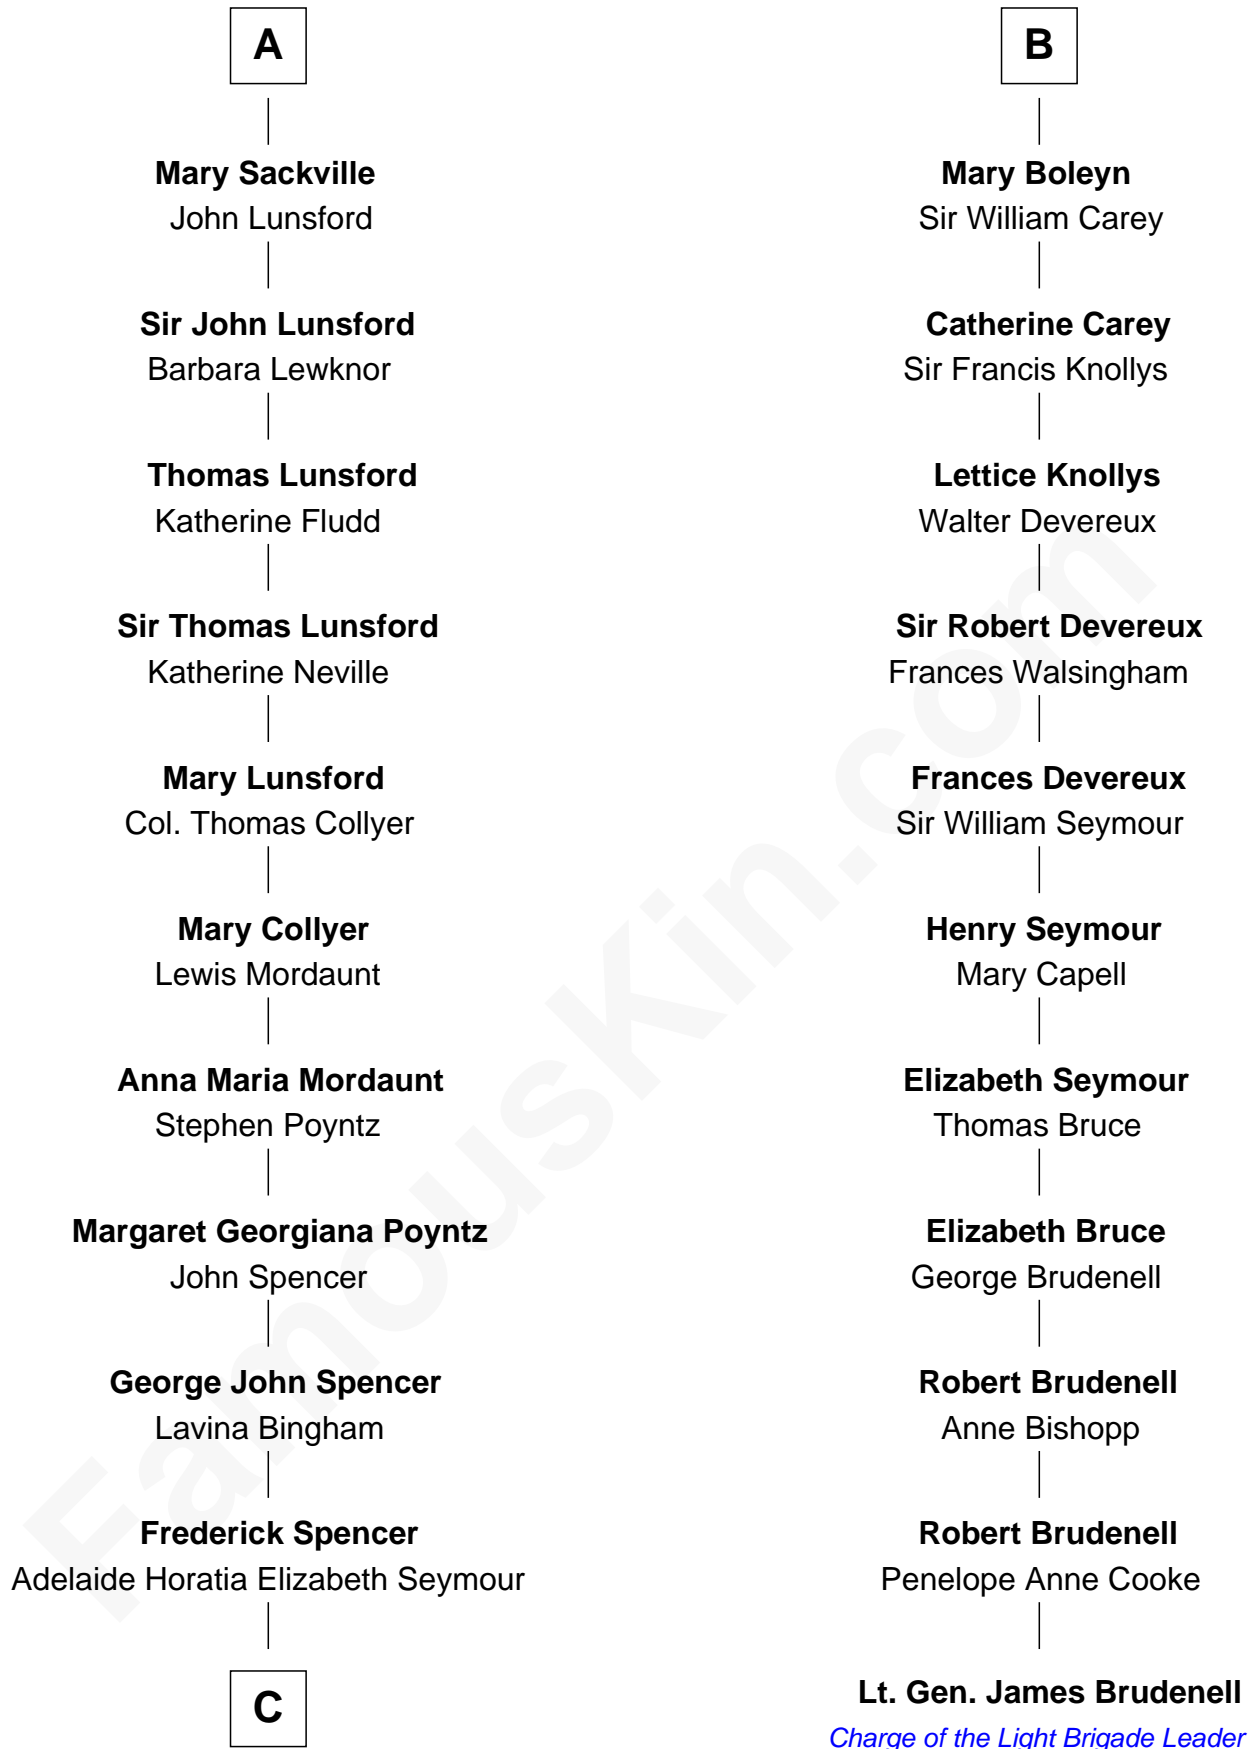

FamousKin.com
Relationship Chart of
Princess Diana
Princess of Wales

17th cousin 3 times removed of

Lt. Gen. James Brudenell
Leader of the "Charge of the Light Brigade"

C

—
Charles Robert Spencer

Margaret Baring

—
Albert Edward John Spencer

Cynthia Elinor Beatrix Hamilton

—
Edward John Spencer

Frances Ruth Burke Roche

—
Princess Diana

Princess of Wales

FamousKin.com