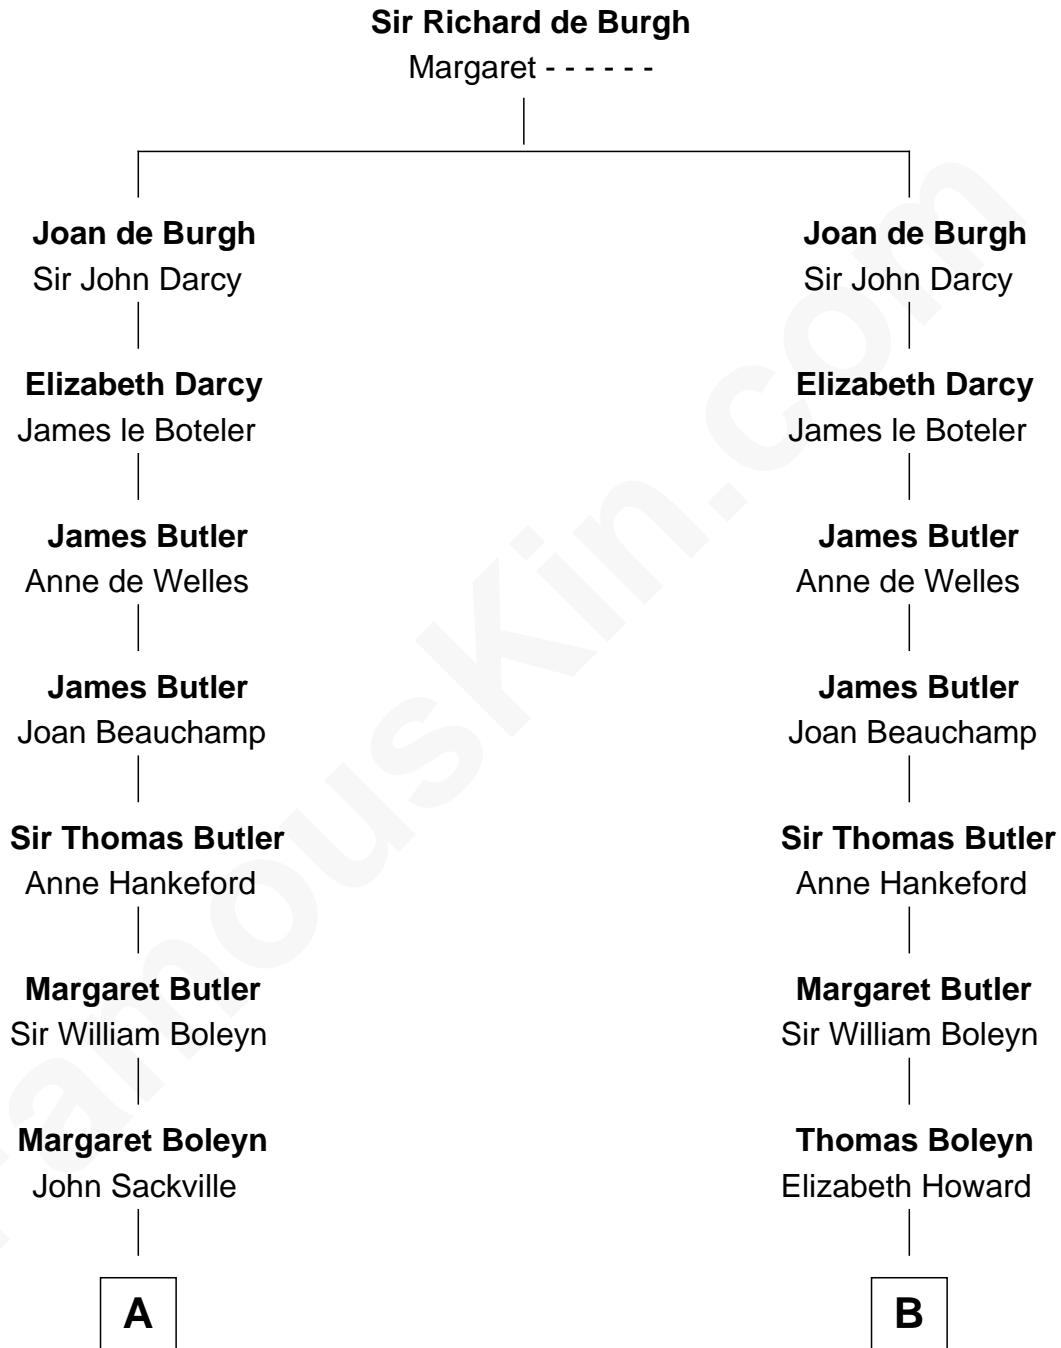

FamousKin.com
Relationship Chart of
Princess Diana
Princess of Wales

17th cousin 3 times removed of

Lt. Gen. James Brudenell
Leader of the "Charge of the Light Brigade"

C

—
Charles Robert Spencer

Margaret Baring

—
Albert Edward John Spencer

Cynthia Elinor Beatrix Hamilton

—
Edward John Spencer

Frances Ruth Burke Roche

—
Princess Diana

Princess of Wales

FamousKin.com