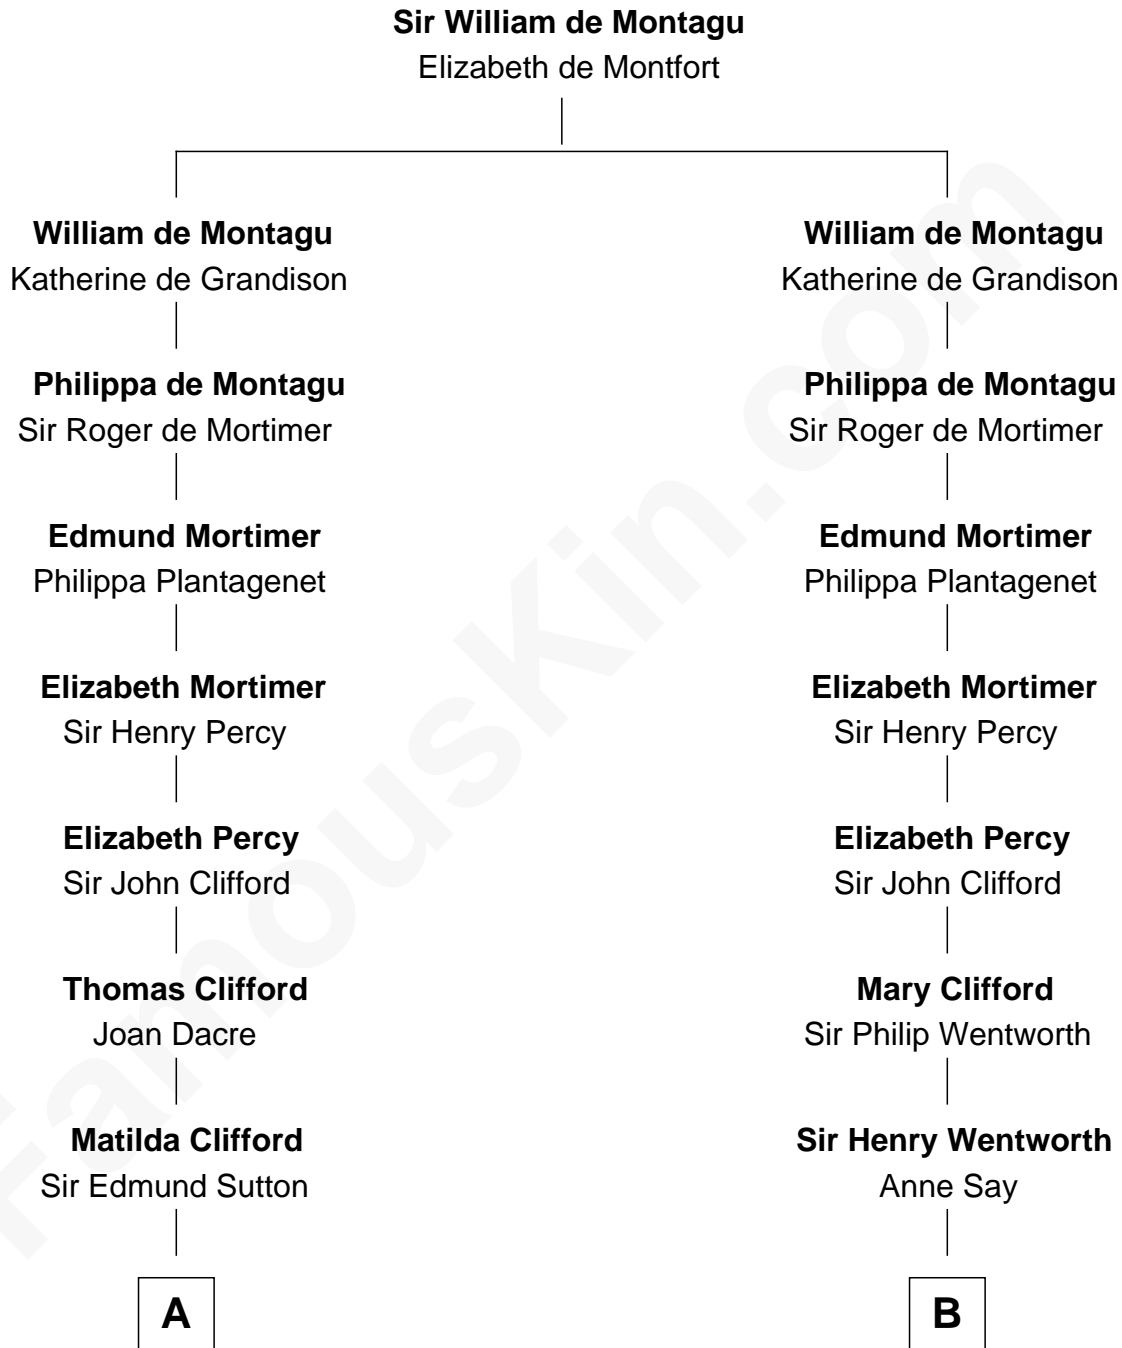

## Relationship Chart of

### Princess Diana

*Princess of Wales*

17th cousin 3 times removed of

**Lt. Gen. James Brudenell**  
*Leader of the "Charge of the Light Brigade"*

**C**

—  
**Charles Robert Spencer**

Margaret Baring

—  
**Albert Edward John Spencer**