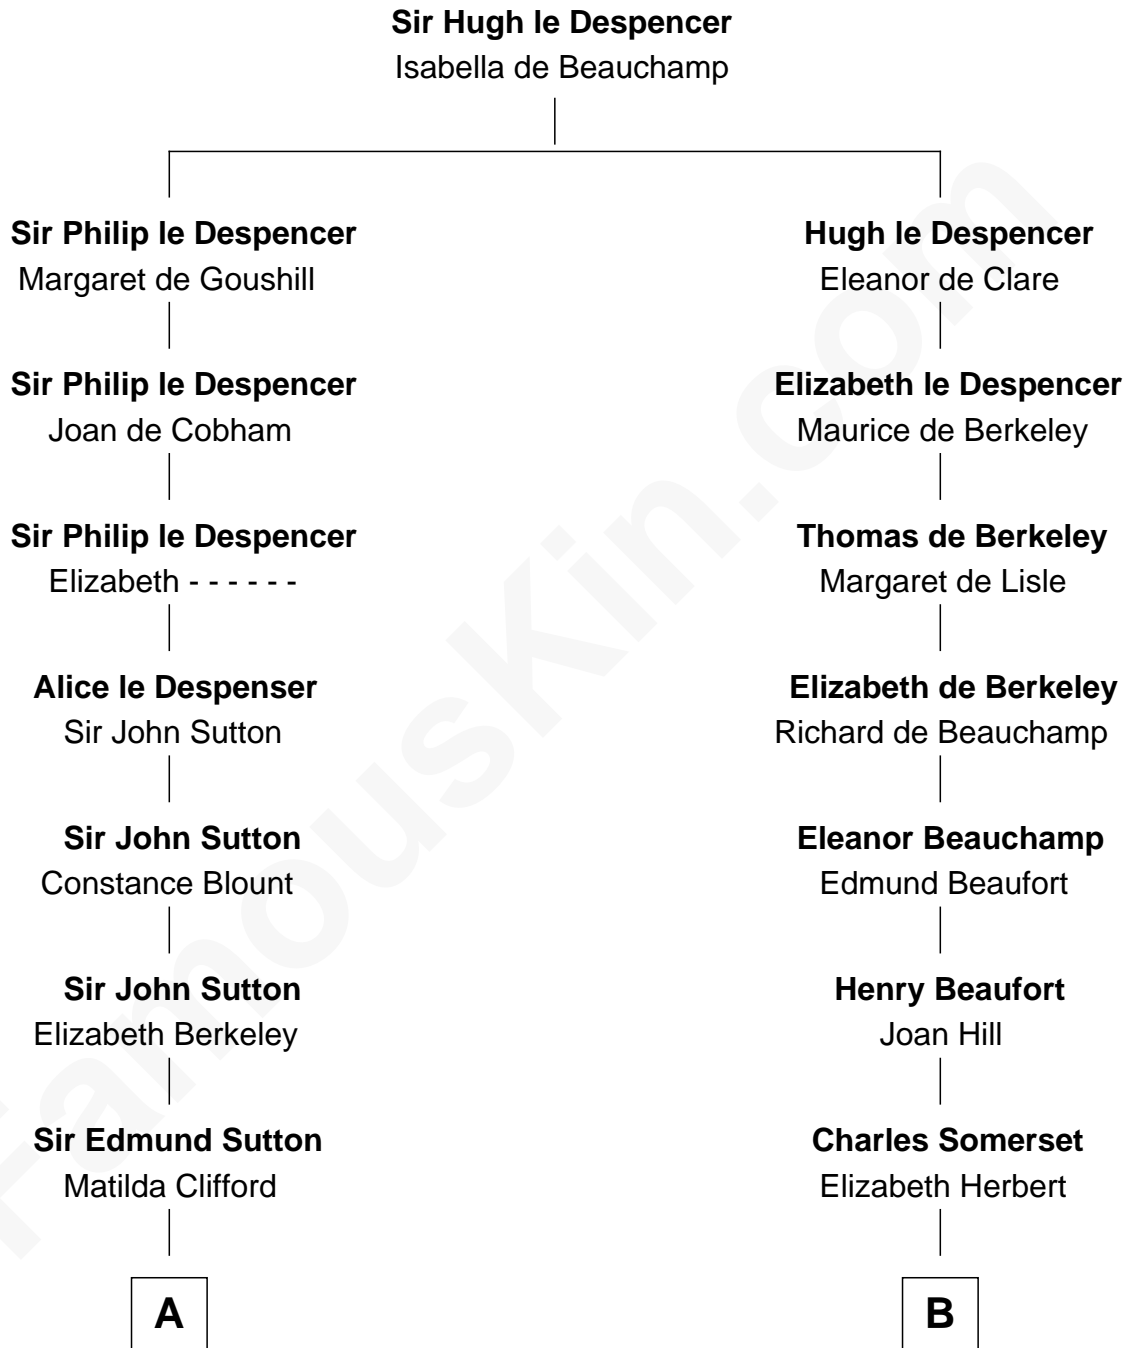

## Relationship Chart of

### Princess Diana

Princess of Wales

17th cousin 3 times removed of

**Lt. Gen. James Brudenell**  
*Leader of the "Charge of the Light Brigade"*

**C**

—  
**Charles Robert Spencer**

Margaret Baring

—  
**Albert Edward John Spencer**