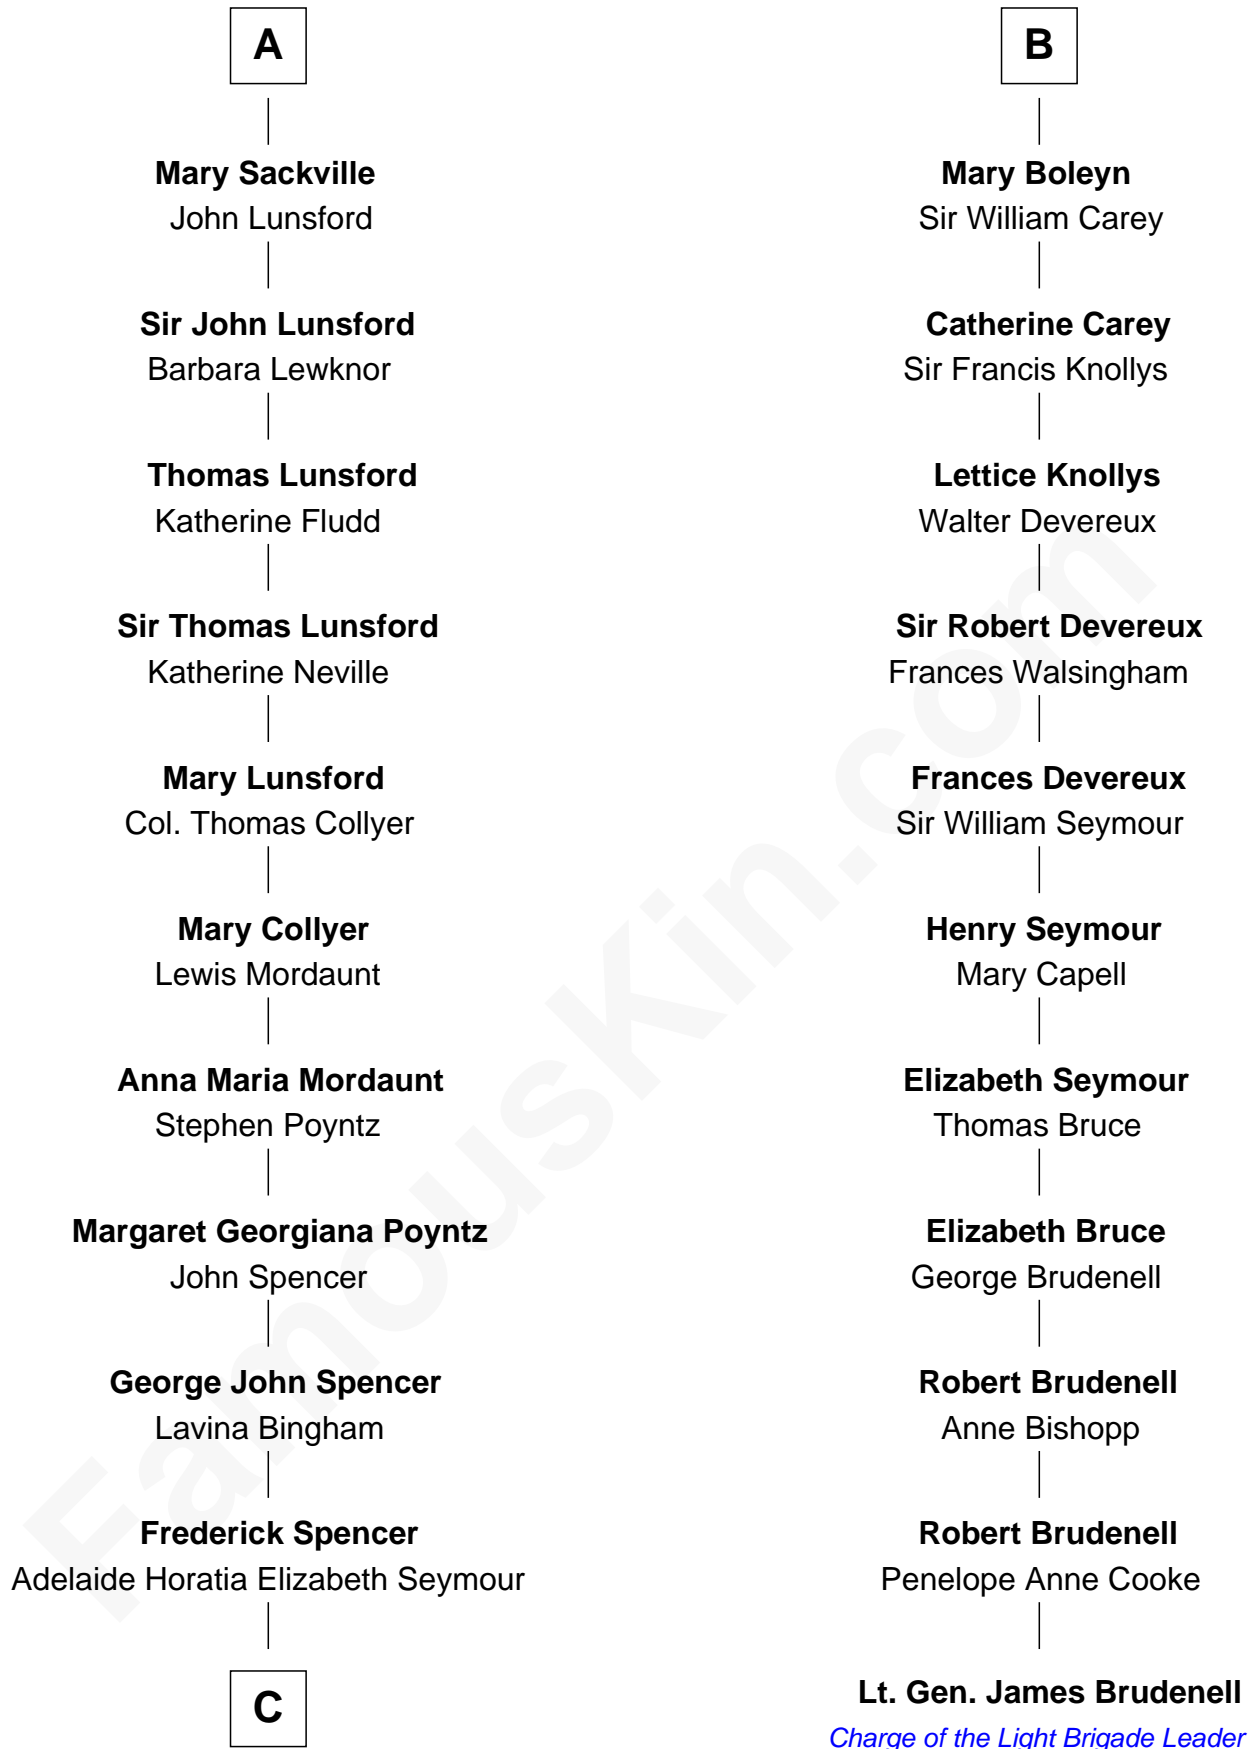

## Relationship Chart of

### Princess Diana

*Princess of Wales*

17th cousin 3 times removed of

**Lt. Gen. James Brudenell**  
*Leader of the "Charge of the Light Brigade"*

**Sir Roger Darcy**  
 Isabel de Aton

**C**

—  
**Charles Robert Spencer**

Margaret Baring

—  
**Albert Edward John Spencer**

Cynthia Elinor Beatrix Hamilton

—  
**Edward John Spencer**

Frances Ruth Burke Roche

—  
**Princess Diana**

*Princess of Wales*

FamousKin.com