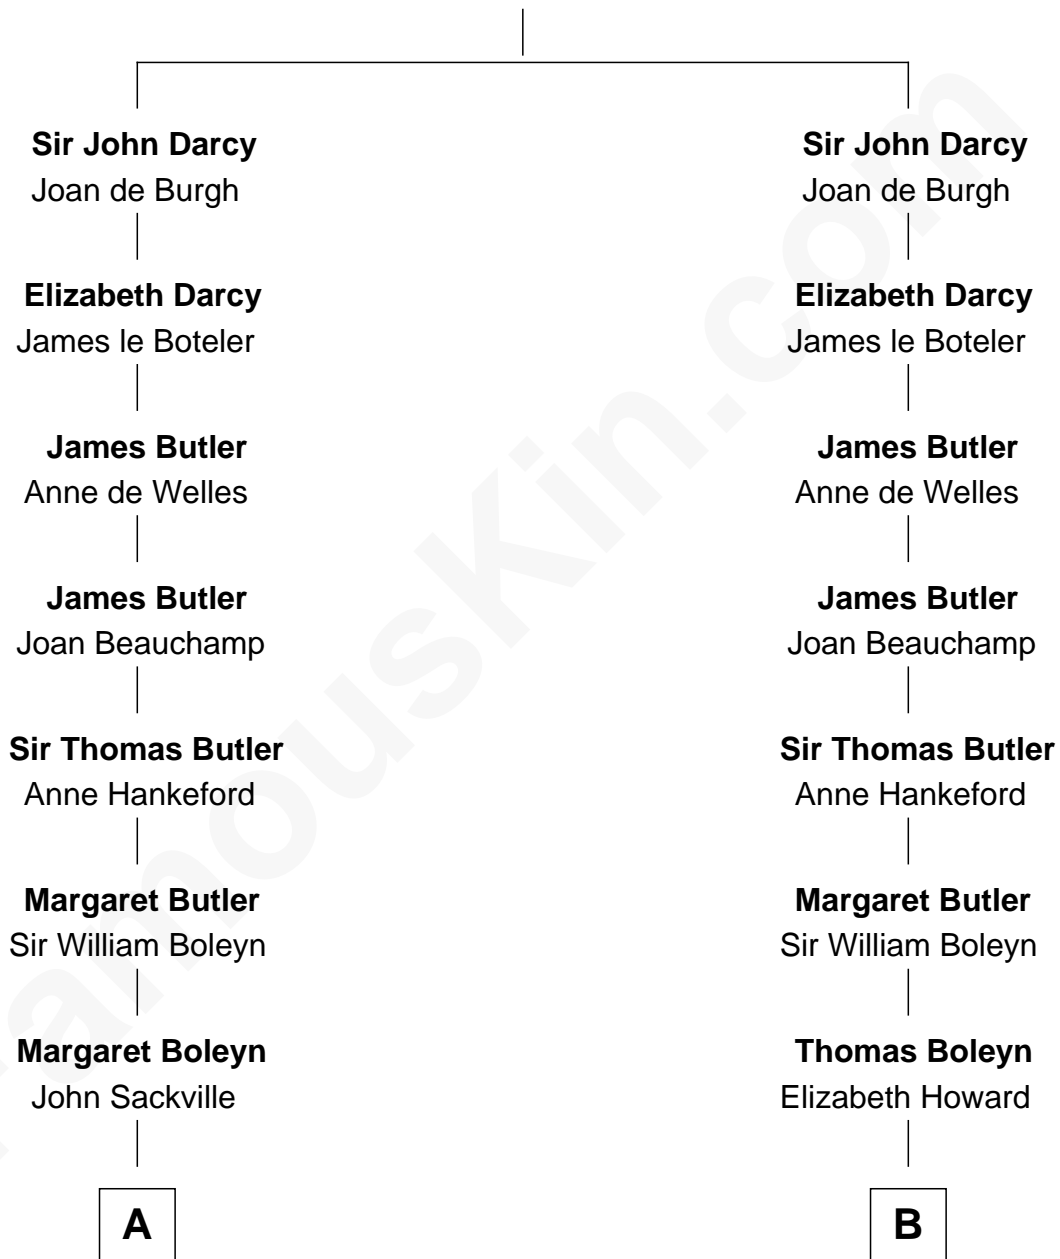

## Relationship Chart of

### Princess Diana

*Princess of Wales*

17th cousin 3 times removed of

**Lt. Gen. James Brudenell**  
*Leader of the "Charge of the Light Brigade"*

**Sir Roger Darcy**  
 Isabel de Aton

**C**

—  
**Charles Robert Spencer**

Margaret Baring

—  
**Albert Edward John Spencer**

Cynthia Elinor Beatrix Hamilton

—  
**Edward John Spencer**

Frances Ruth Burke Roche

—  
**Princess Diana**

*Princess of Wales*

FamousKin.com