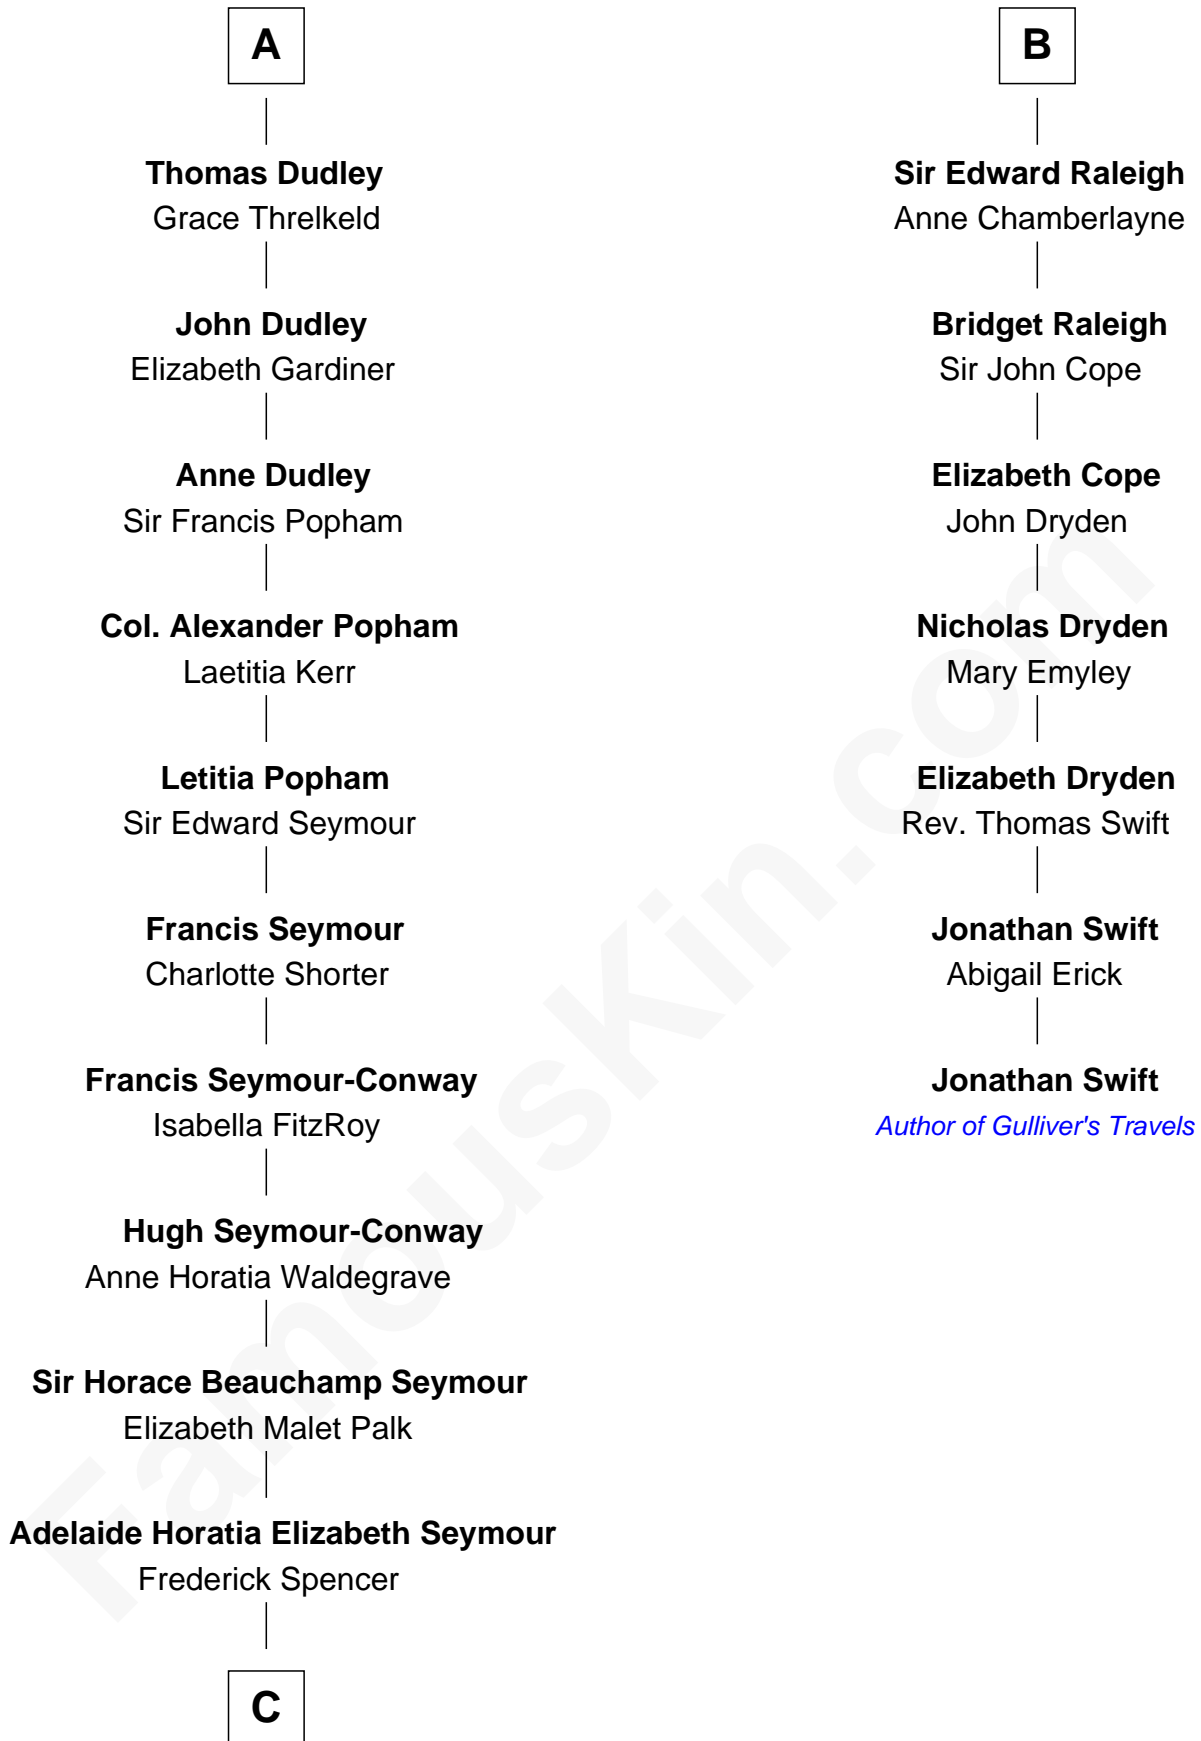

FamousKin.com
Relationship Chart of
Princess Diana
Princess of Wales

13th cousin 7 times removed of

Jonathan Swift
Author of Gulliver's Travels

Nicholas de Stafford

C

—
Charles Robert Spencer

Margaret Baring

—
Albert Edward John Spencer

Cynthia Elinor Beatrix Hamilton

—
Edward John Spencer

Frances Ruth Burke Roche

—
Princess Diana

Princess of Wales

FamousKin.com