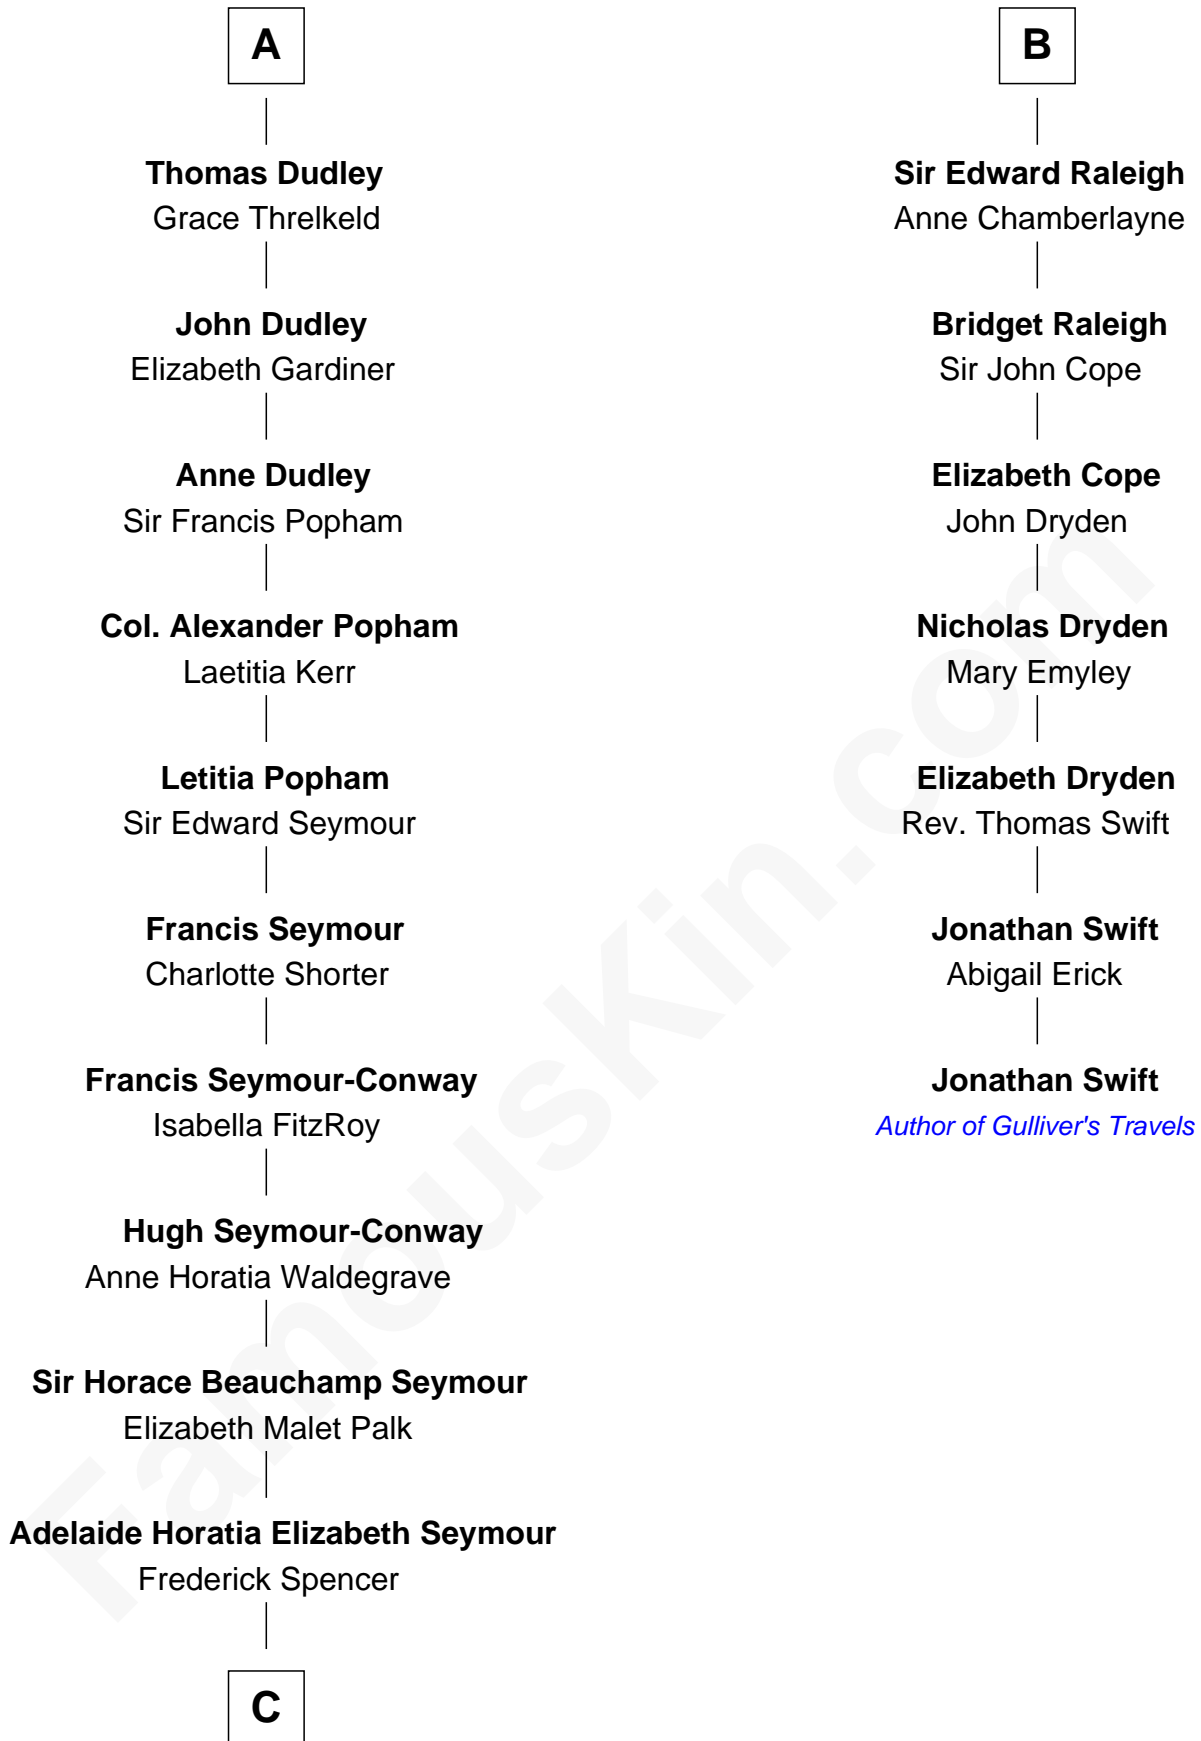

FamousKin.com Relationship Chart of

Princess Diana

Princess of Wales

13th cousin 7 times removed of

Jonathan Swift

Author of Gulliver's Travels

C

—
Charles Robert Spencer

Margaret Baring

—
Albert Edward John Spencer

Cynthia Elinor Beatrix Hamilton

—
Edward John Spencer

Frances Ruth Burke Roche

—
Princess Diana

Princess of Wales

FamousKin.com