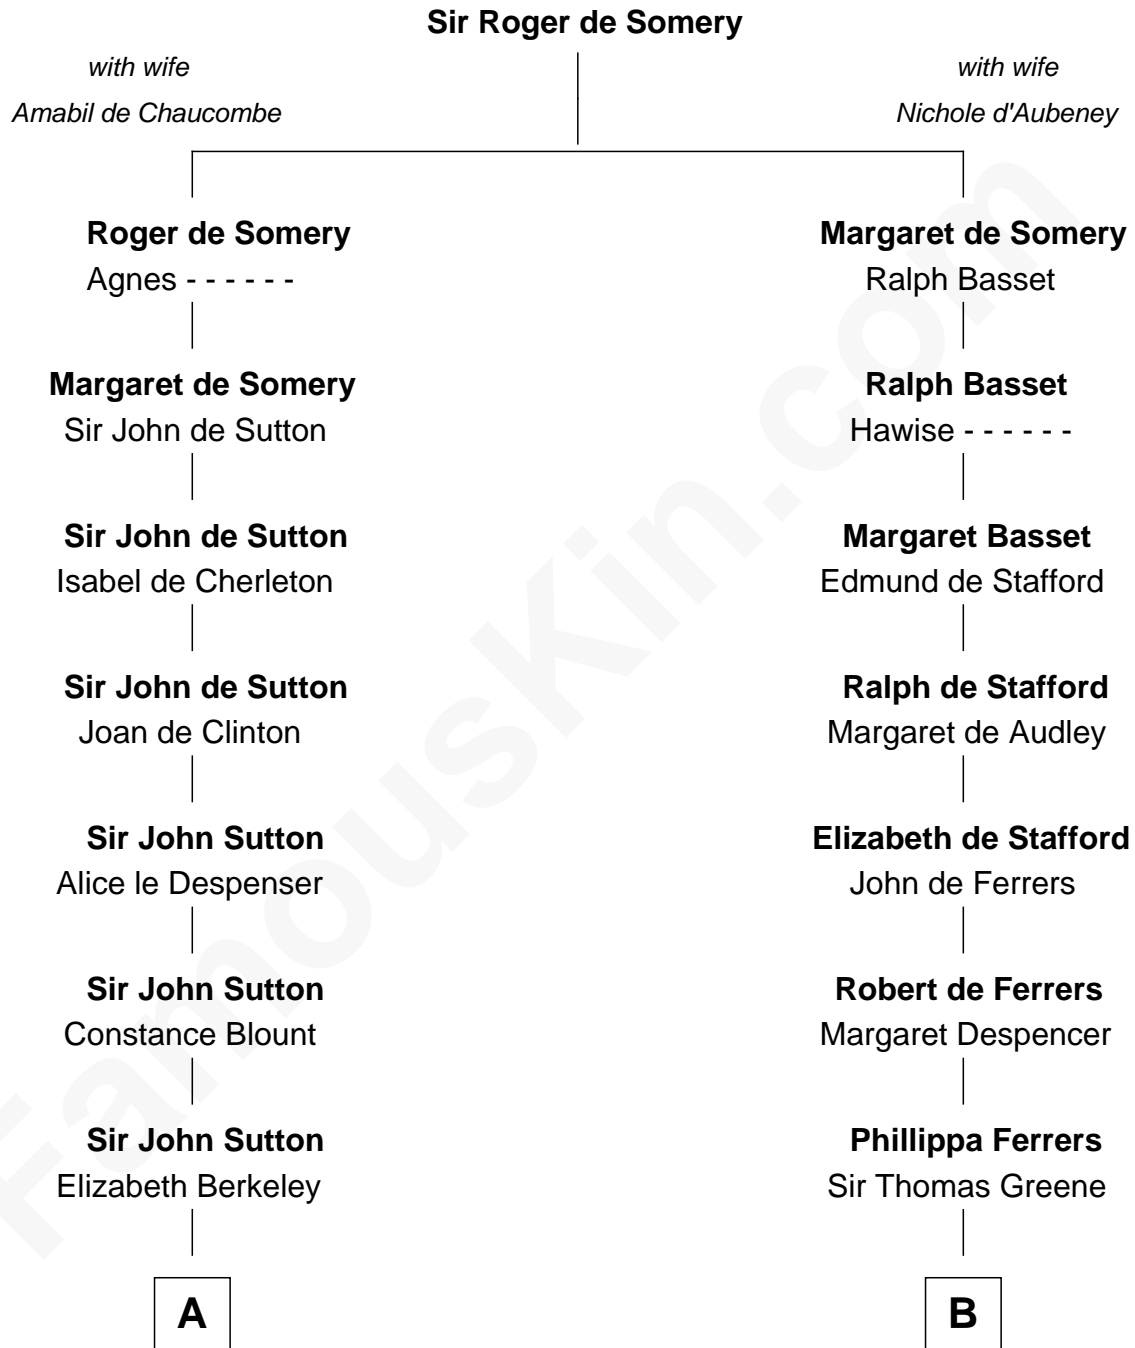

FamousKin.com Relationship Chart of

Princess Diana

Princess of Wales

15th cousin 6 times removed of

Jonathan Swift

Author of Gulliver's Travels

C

—
Adelaide Horatia Elizabeth Seymour

Frederick Spencer

—
Charles Robert Spencer

Margaret Baring

—
Albert Edward John Spencer

Cynthia Elinor Beatrix Hamilton

—
Edward John Spencer

Frances Ruth Burke Roche

—
Princess Diana

Princess of Wales

FamousKin.com