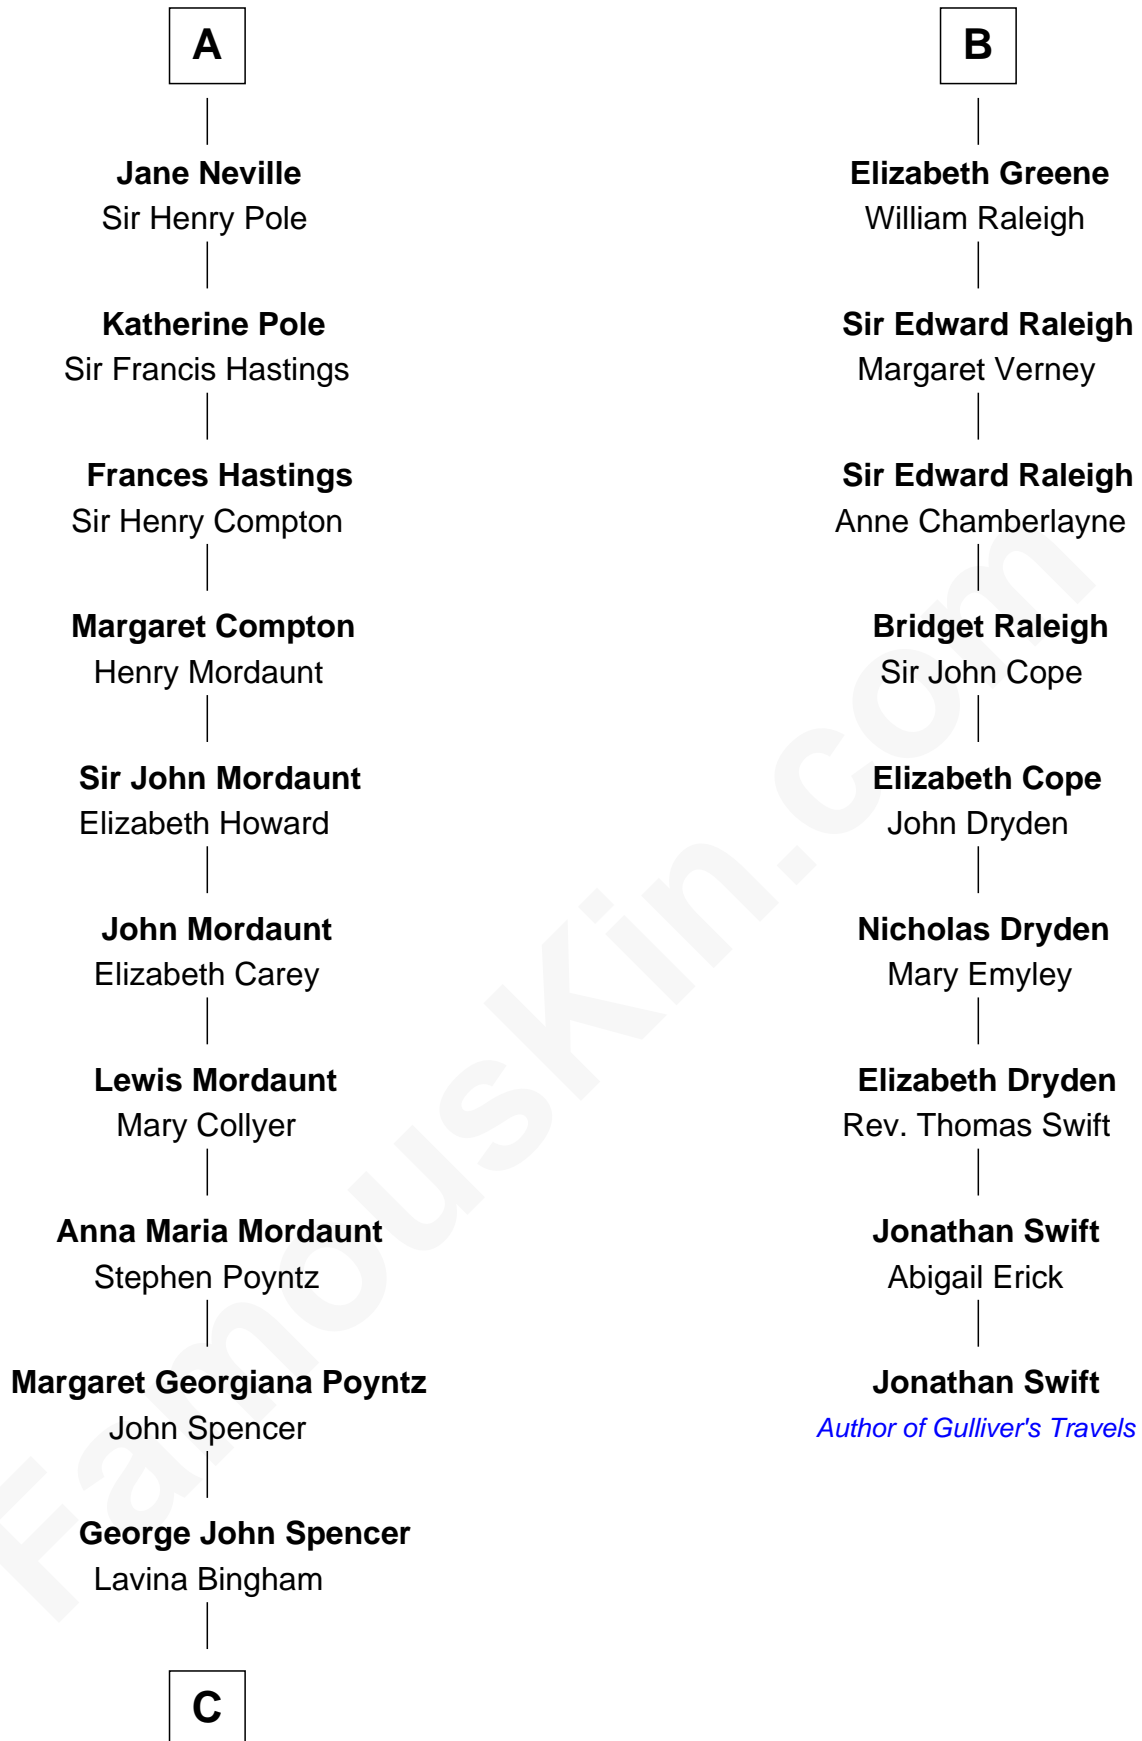

# FamousKin.com Relationship Chart of

**Princess Diana**

*Princess of Wales*

15th cousin 6 times removed of

**Jonathan Swift**

*Author of Gulliver's Travels*

**C**

—  
**Frederick Spencer**

Adelaide Horatia Elizabeth Seymour

—  
**Charles Robert Spencer**

Margaret Baring

—  
**Albert Edward John Spencer**

Cynthia Elinor Beatrix Hamilton

—  
**Edward John Spencer**

Frances Ruth Burke Roche

—  
**Princess Diana**

*Princess of Wales*

FamousKin.com