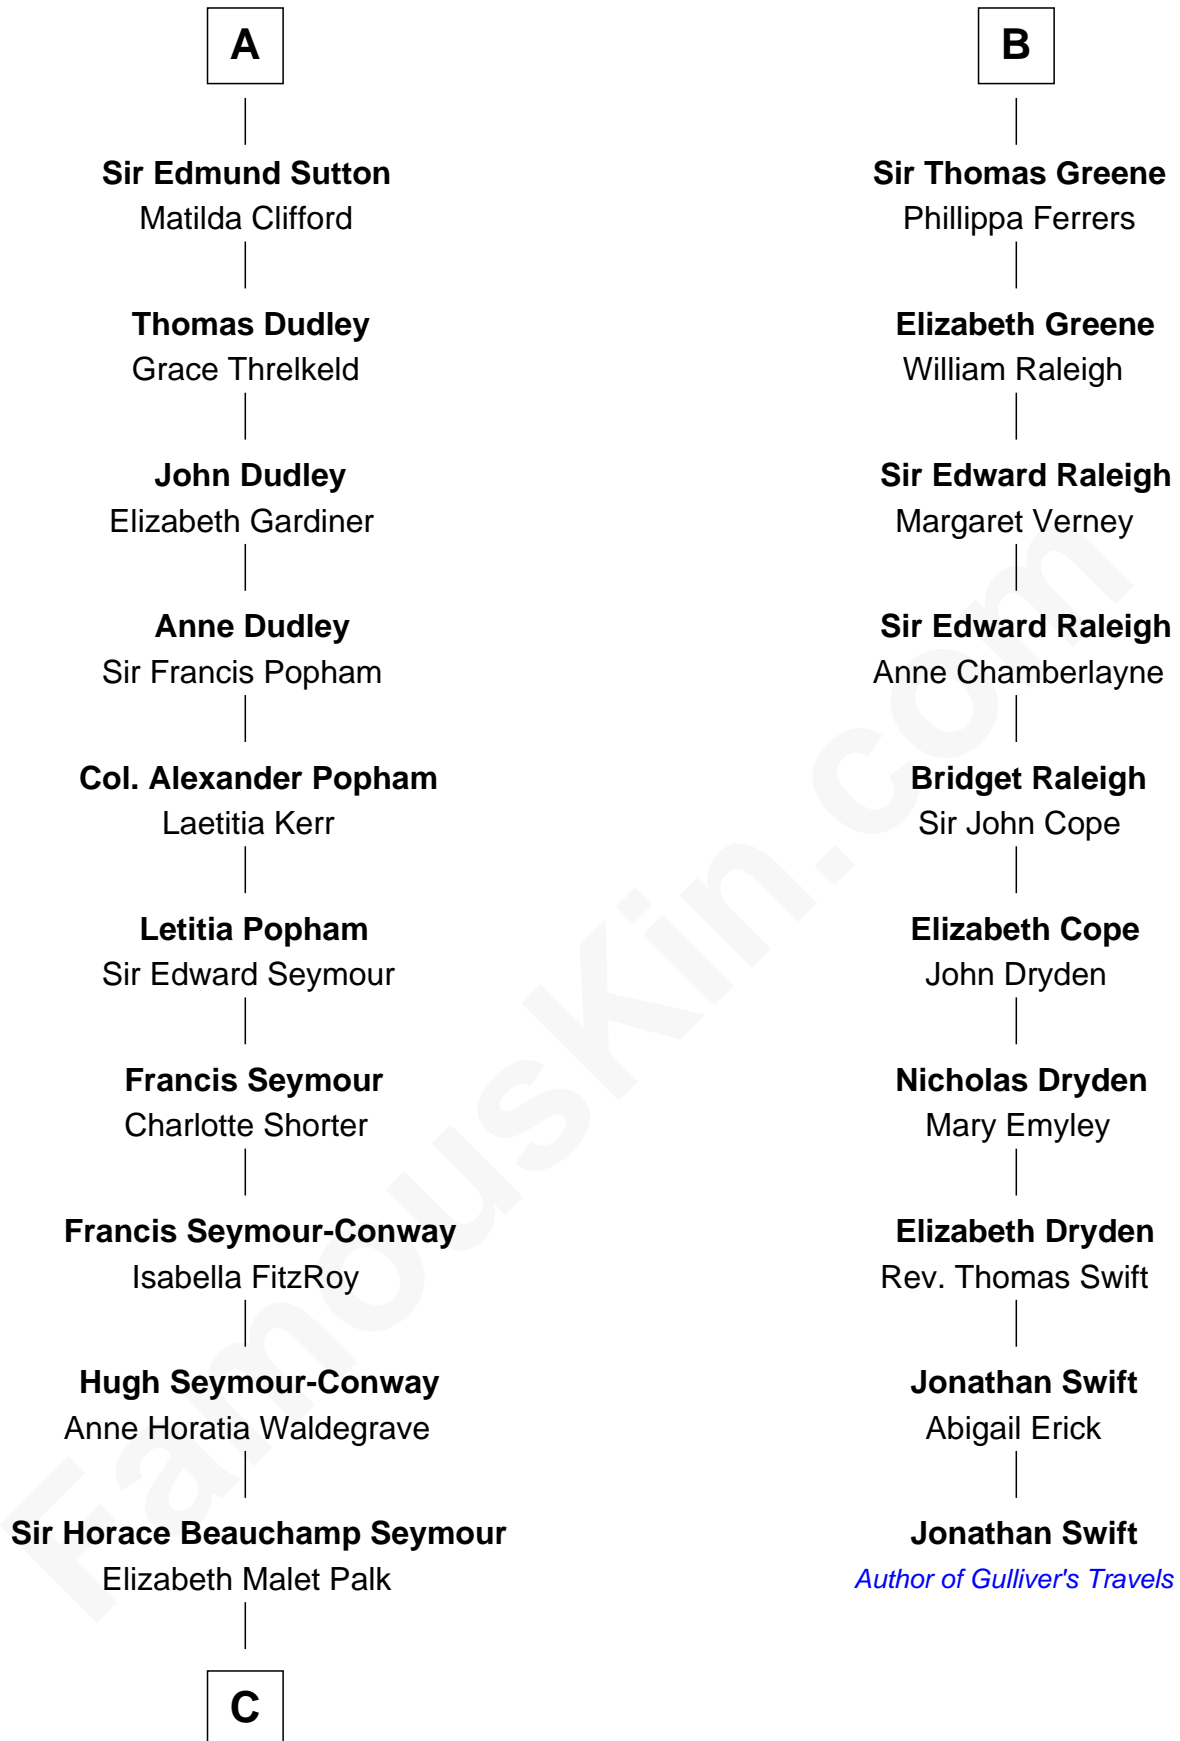

## Relationship Chart of

### Princess Diana

*Princess of Wales*

16th cousin 5 times removed of

**Jonathan Swift**  
*Author of Gulliver's Travels*

**C**

—  
**Adelaide Horatia Elizabeth Seymour**

Frederick Spencer

—  
**Charles Robert Spencer**

Margaret Baring

—  
**Albert Edward John Spencer**

Cynthia Elinor Beatrix Hamilton

—  
**Edward John Spencer**

Frances Ruth Burke Roche

—  
**Princess Diana**

*Princess of Wales*

FamousKin.com