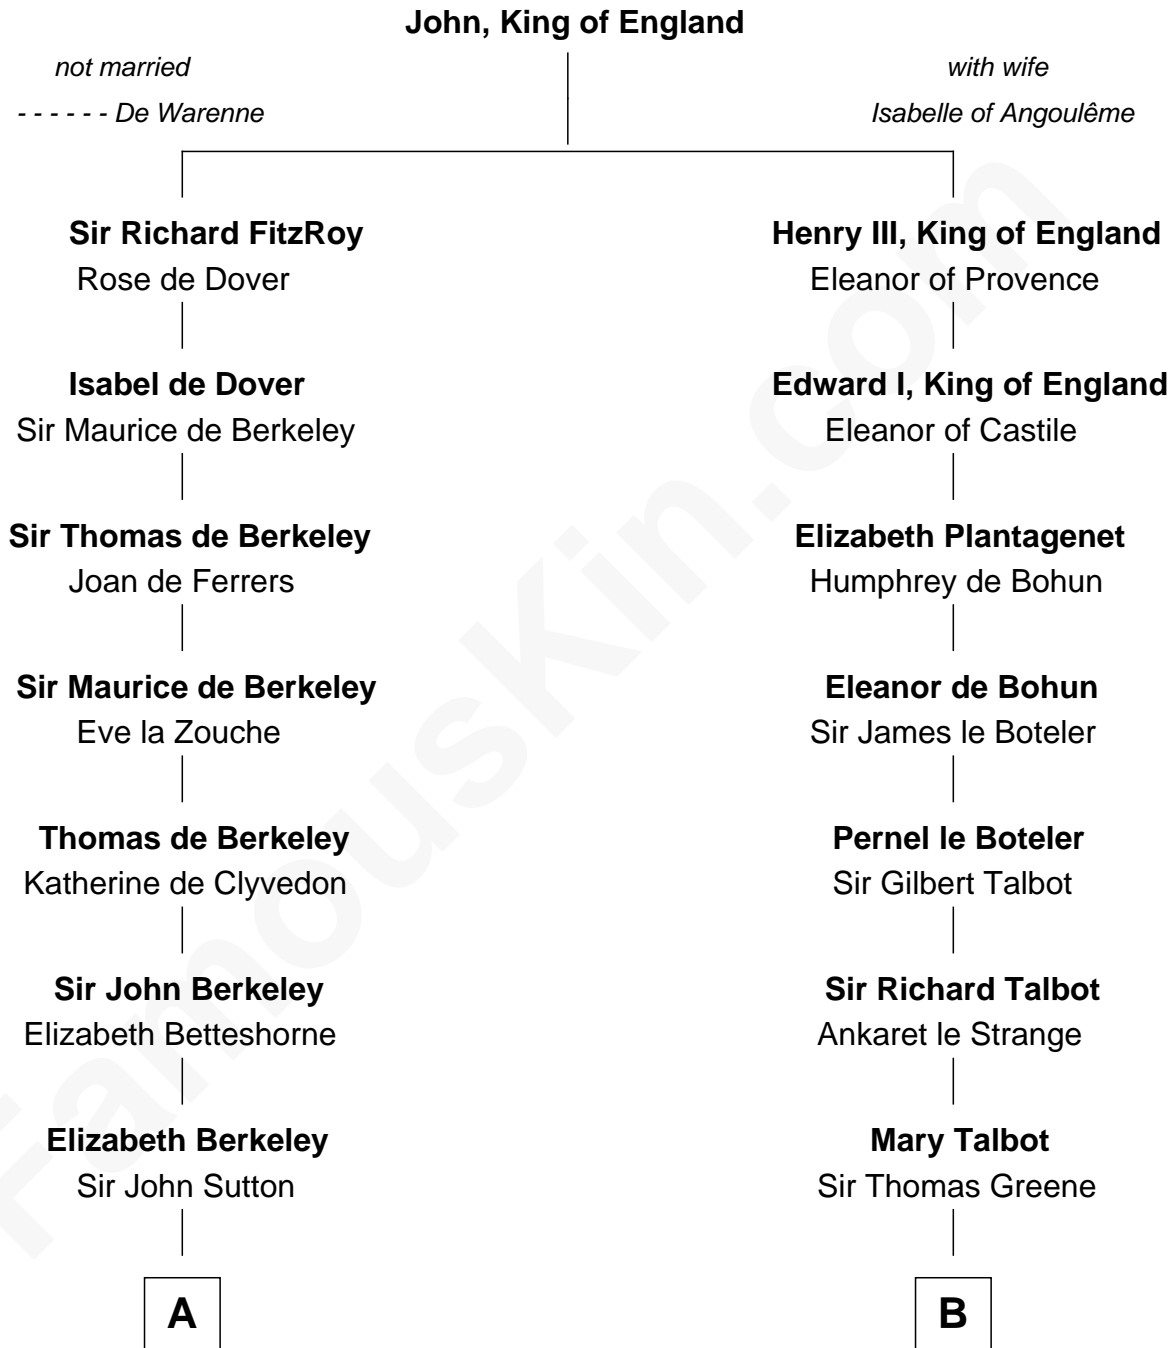

## Relationship Chart of

### Princess Diana

*Princess of Wales*

16th cousin 5 times removed of

**Jonathan Swift**  
*Author of Gulliver's Travels*

**C**

—  
**Adelaide Horatia Elizabeth Seymour**

Frederick Spencer

—  
**Charles Robert Spencer**