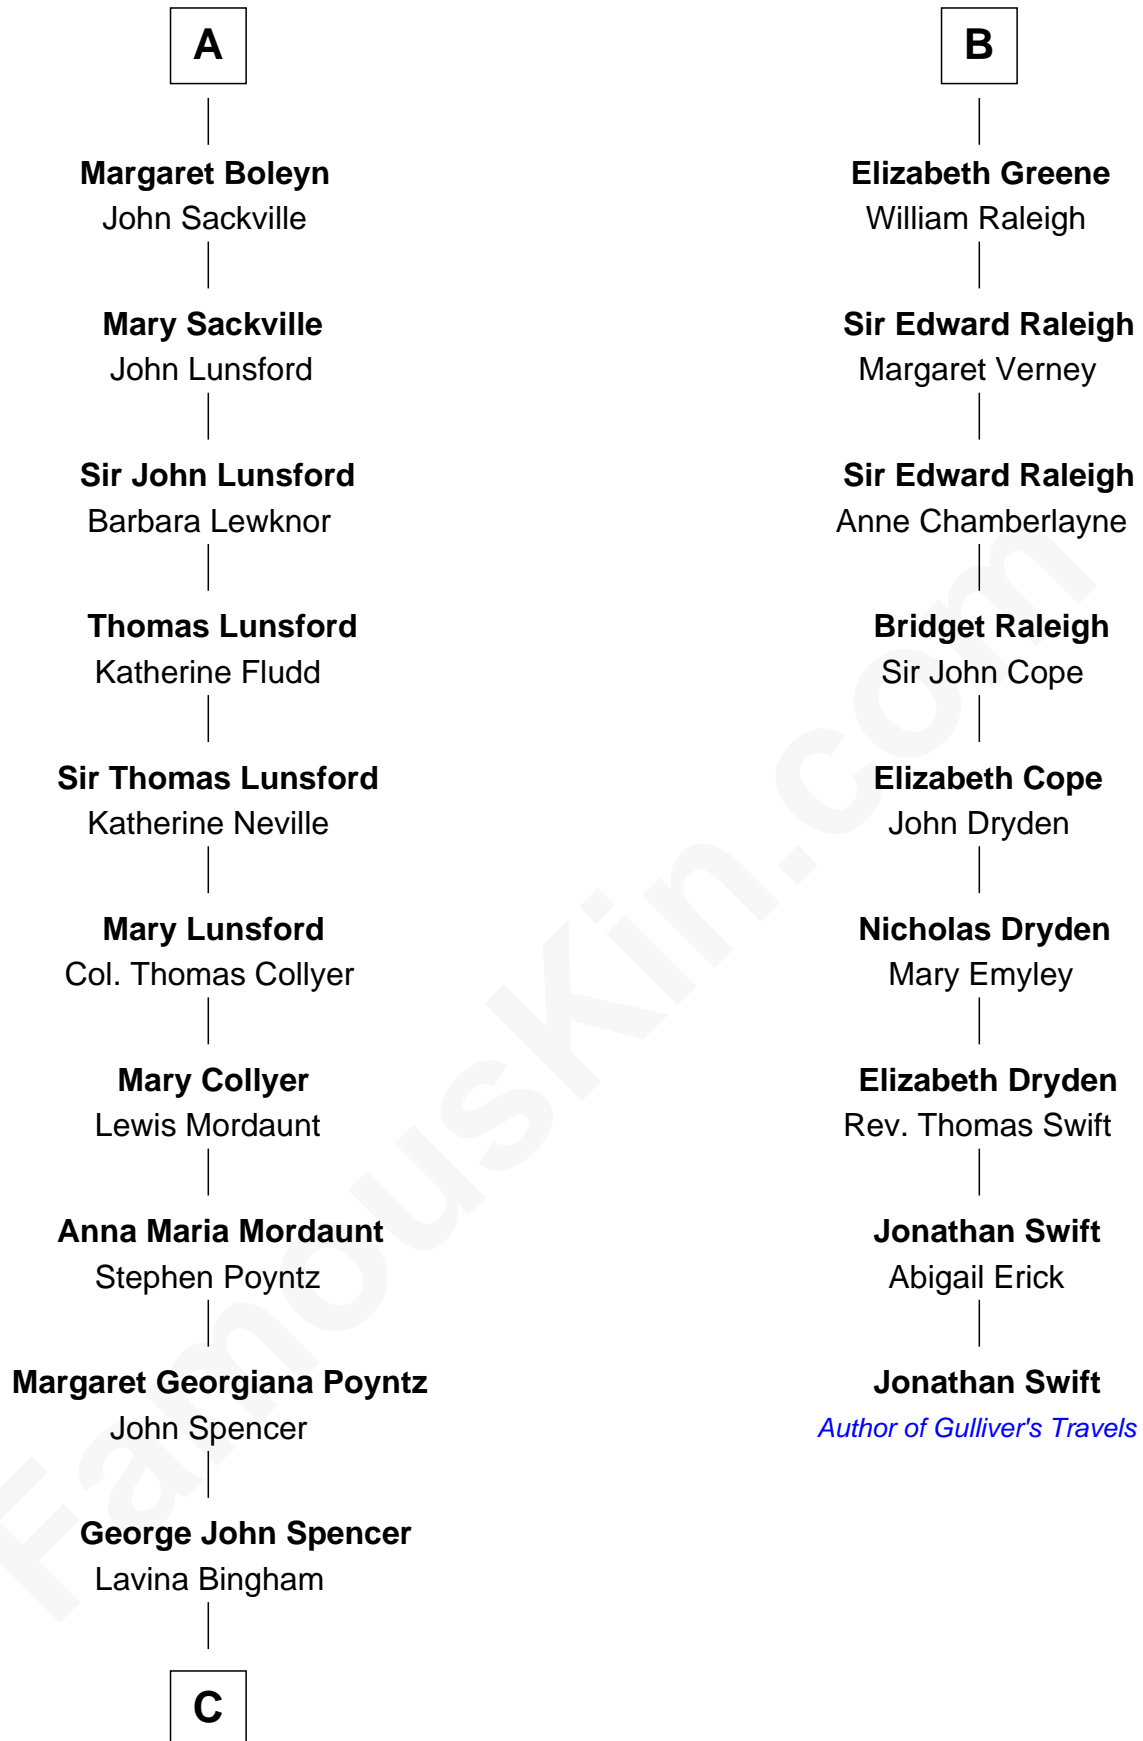

FamousKin.com Relationship Chart of

Princess Diana

Princess of Wales

15th cousin 6 times removed of

Jonathan Swift

Author of Gulliver's Travels

Sir John FitzGeoffrey

Isabel le Bigod

C

—
Frederick Spencer

Adelaide Horatia Elizabeth Seymour

—
Charles Robert Spencer

Margaret Baring

—
Albert Edward John Spencer

Cynthia Elinor Beatrix Hamilton

—
Edward John Spencer

Frances Ruth Burke Roche

—
Princess Diana

Princess of Wales

FamousKin.com