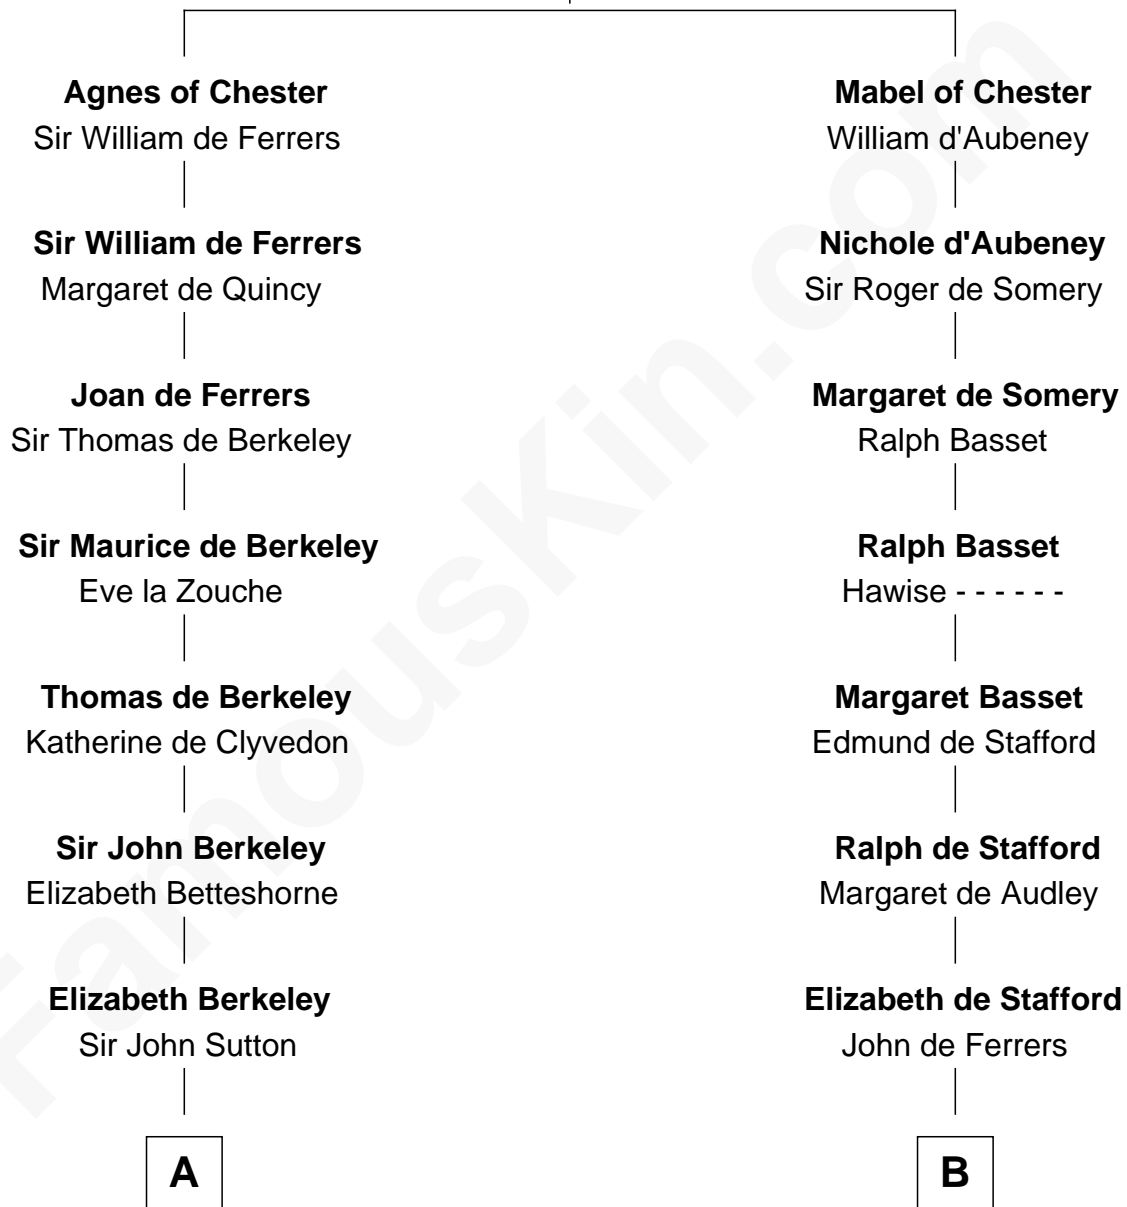

FamousKin.com Relationship Chart of

Princess Diana

Princess of Wales

17th cousin 4 times removed of

Jonathan Swift

Author of Gulliver's Travels

Hugh de Kevelioc
Bertrade de Montfort

C

Adelaide Horatia Elizabeth Seymour

Frederick Spencer

Charles Robert Spencer

Margaret Baring

Albert Edward John Spencer

Cynthia Elinor Beatrix Hamilton

Edward John Spencer

Frances Ruth Burke Roche

Princess Diana

Princess of Wales

FamousKin.com