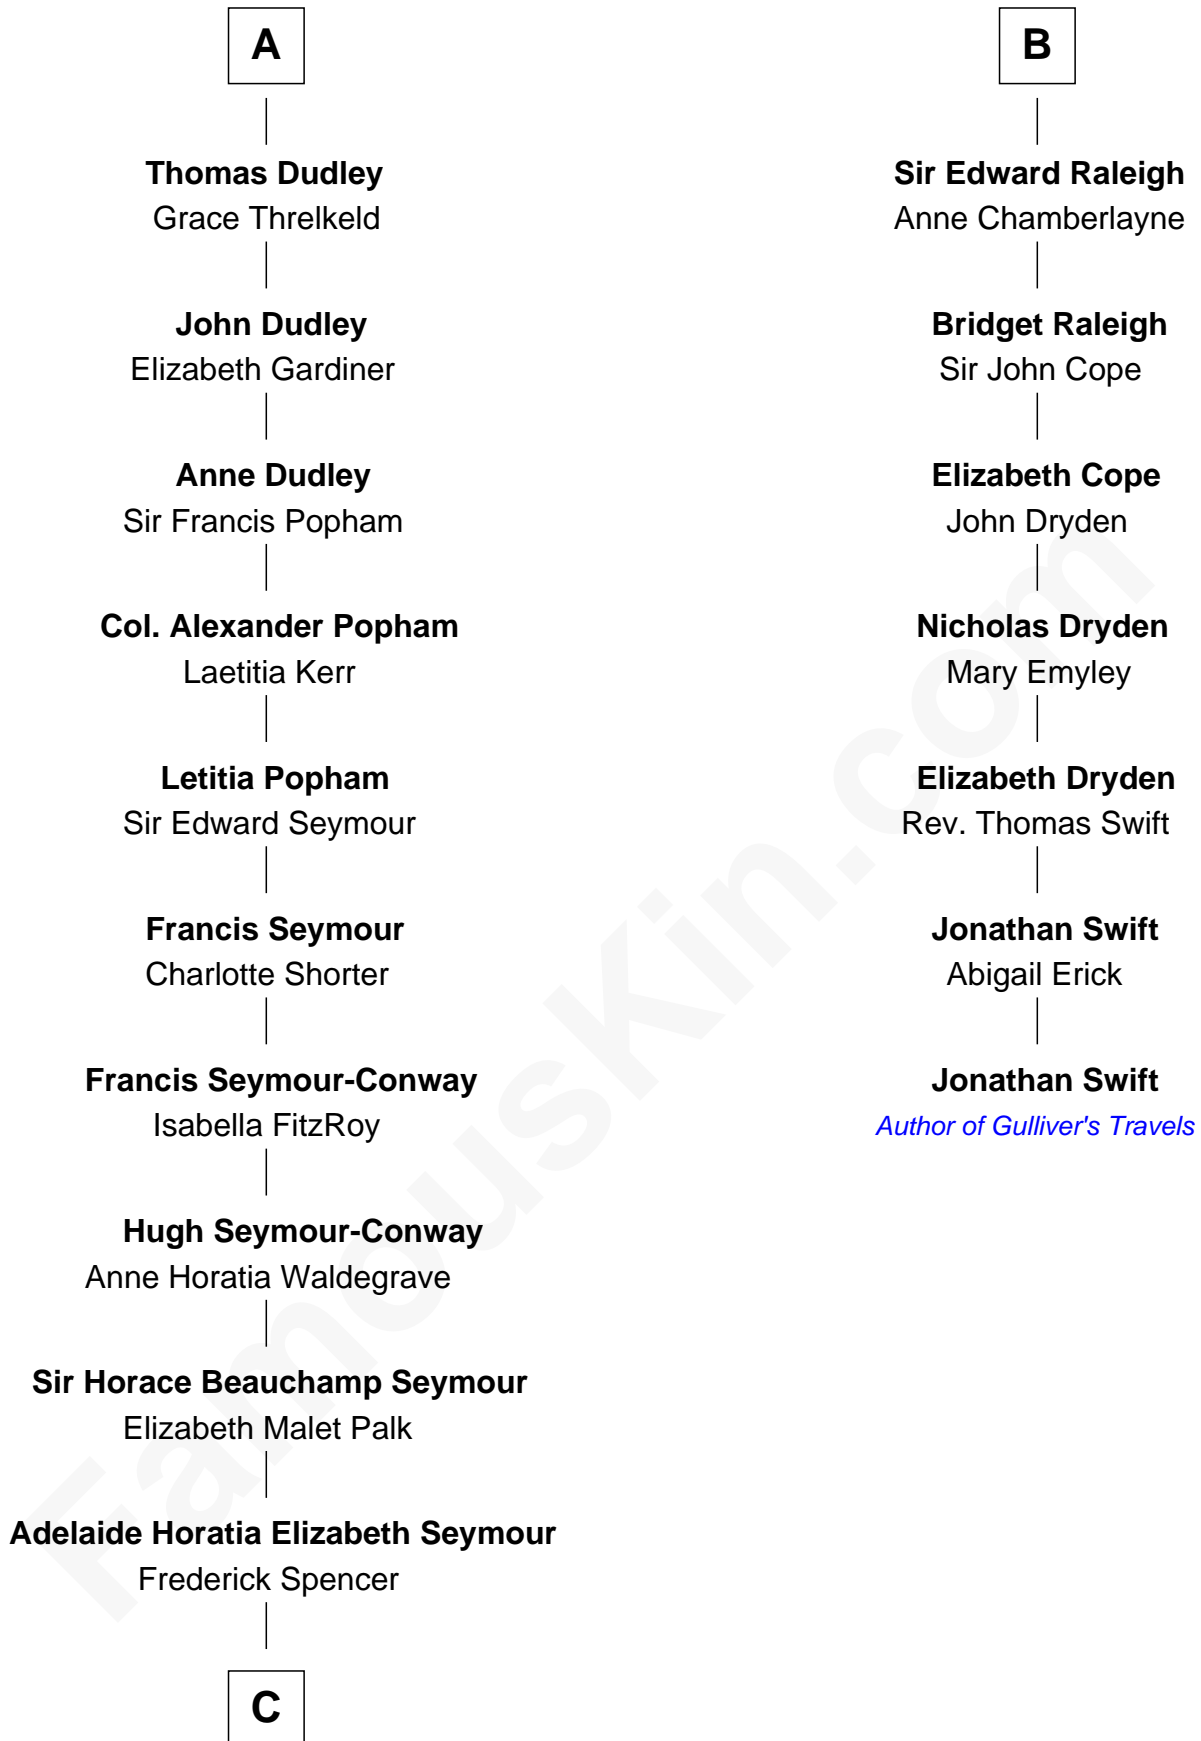

FamousKin.com Relationship Chart of

Princess Diana

Princess of Wales

13th cousin 7 times removed of

Jonathan Swift

Author of Gulliver's Travels

Sir Gilbert de Clare

Joan of Acre

C

—
Charles Robert Spencer

Margaret Baring

—
Albert Edward John Spencer

Cynthia Elinor Beatrix Hamilton

—
Edward John Spencer

Frances Ruth Burke Roche

—
Princess Diana