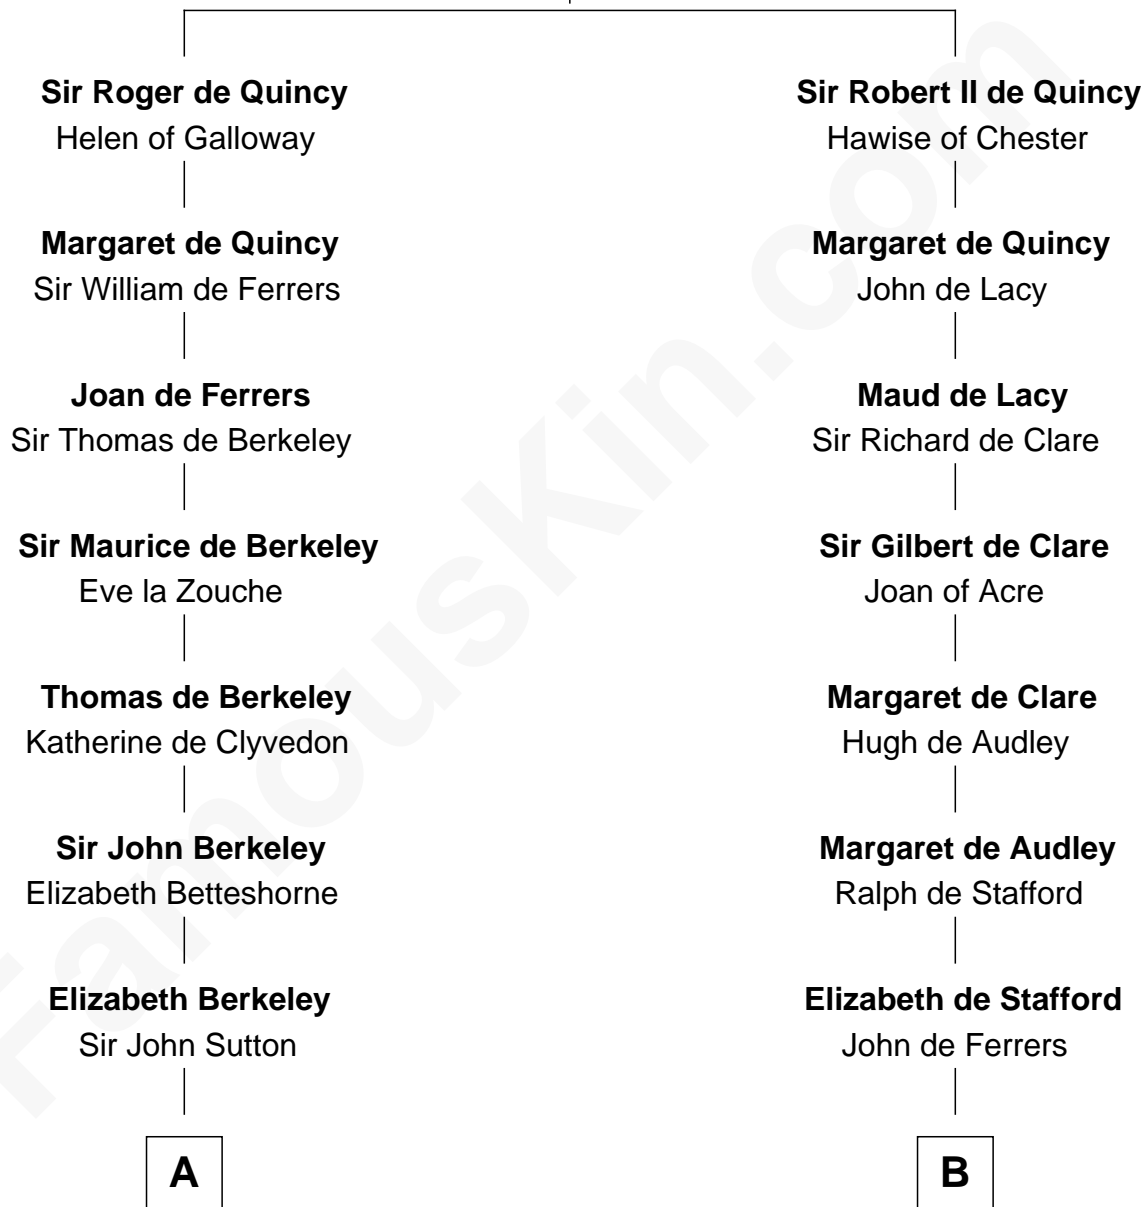

FamousKin.com Relationship Chart of

Princess Diana

Princess of Wales

17th cousin 4 times removed of

Jonathan Swift

Author of Gulliver's Travels

Saher de Quincy
Margaret de Beaumont

C

Adelaide Horatia Elizabeth Seymour

Frederick Spencer

Charles Robert Spencer

Margaret Baring

Albert Edward John Spencer

Cynthia Elinor Beatrix Hamilton

Edward John Spencer

Frances Ruth Burke Roche