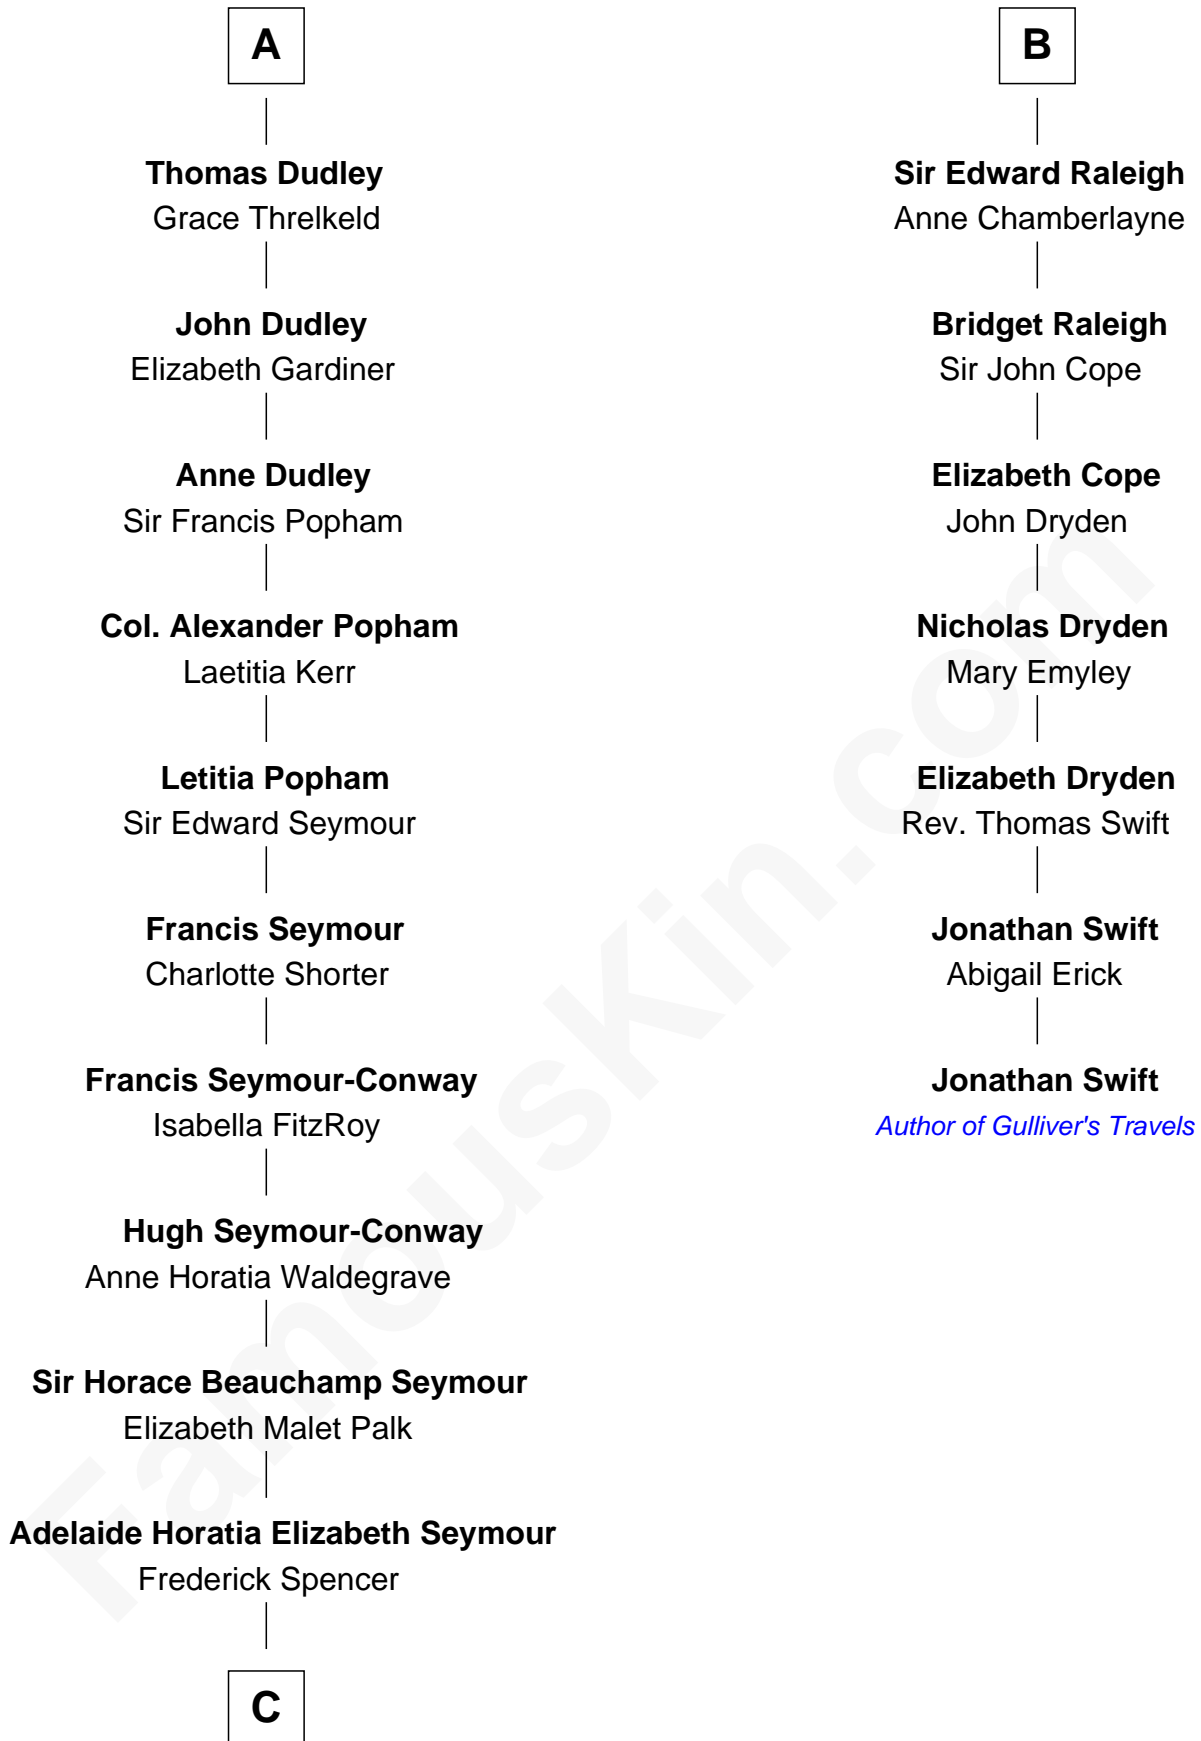

# FamousKin.com Relationship Chart of

**Princess Diana**

*Princess of Wales*

13th cousin 7 times removed of

**Jonathan Swift**

*Author of Gulliver's Travels*

**Sir Hugh le Despencer**

Isabella de Beauchamp

Eleanor de Clare

**Sir Edward le Despencer**

Anne de Ferrers

**Edward Despencer**

Elizabeth Burghersh

**Margaret Despencer**

Robert de Ferrers

**Phillippa Ferrers**

Sir Thomas Greene

**Elizabeth Greene**

William Raleigh

**Sir Edward Raleigh**

Margaret Verney

**B**

**C**

—  
**Charles Robert Spencer**

Margaret Baring

—  
**Albert Edward John Spencer**

Cynthia Elinor Beatrix Hamilton

—  
**Edward John Spencer**

Frances Ruth Burke Roche

—  
**Princess Diana**

*Princess of Wales*

FamousKin.com