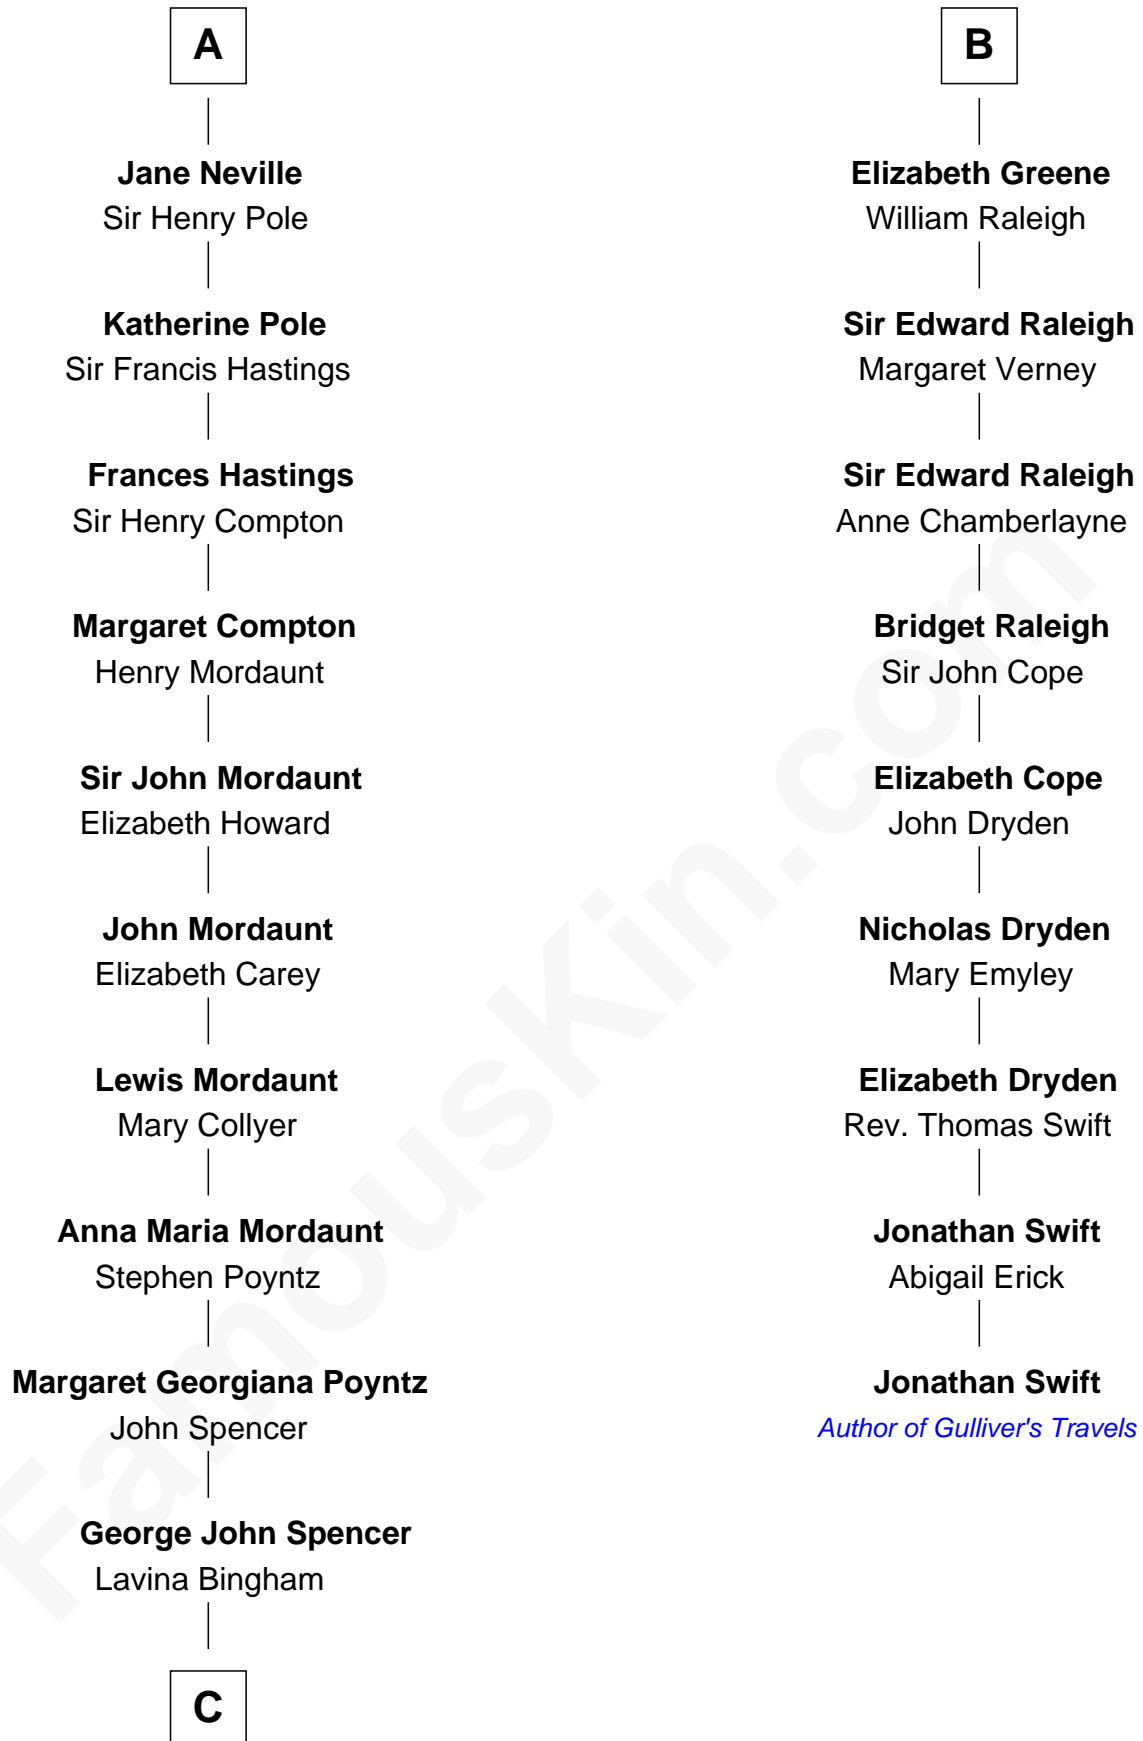

FamousKin.com Relationship Chart of

Princess Diana

Princess of Wales

15th cousin 6 times removed of

Jonathan Swift

Author of Gulliver's Travels

Ferdinand III, King of Castile

Joanna of Ponthieu

C

—
Frederick Spencer

Adelaide Horatia Elizabeth Seymour

—
Charles Robert Spencer

Margaret Baring

—
Albert Edward John Spencer

Cynthia Elinor Beatrix Hamilton

—
Edward John Spencer

Frances Ruth Burke Roche

—
Princess Diana

Princess of Wales

FamousKin.com