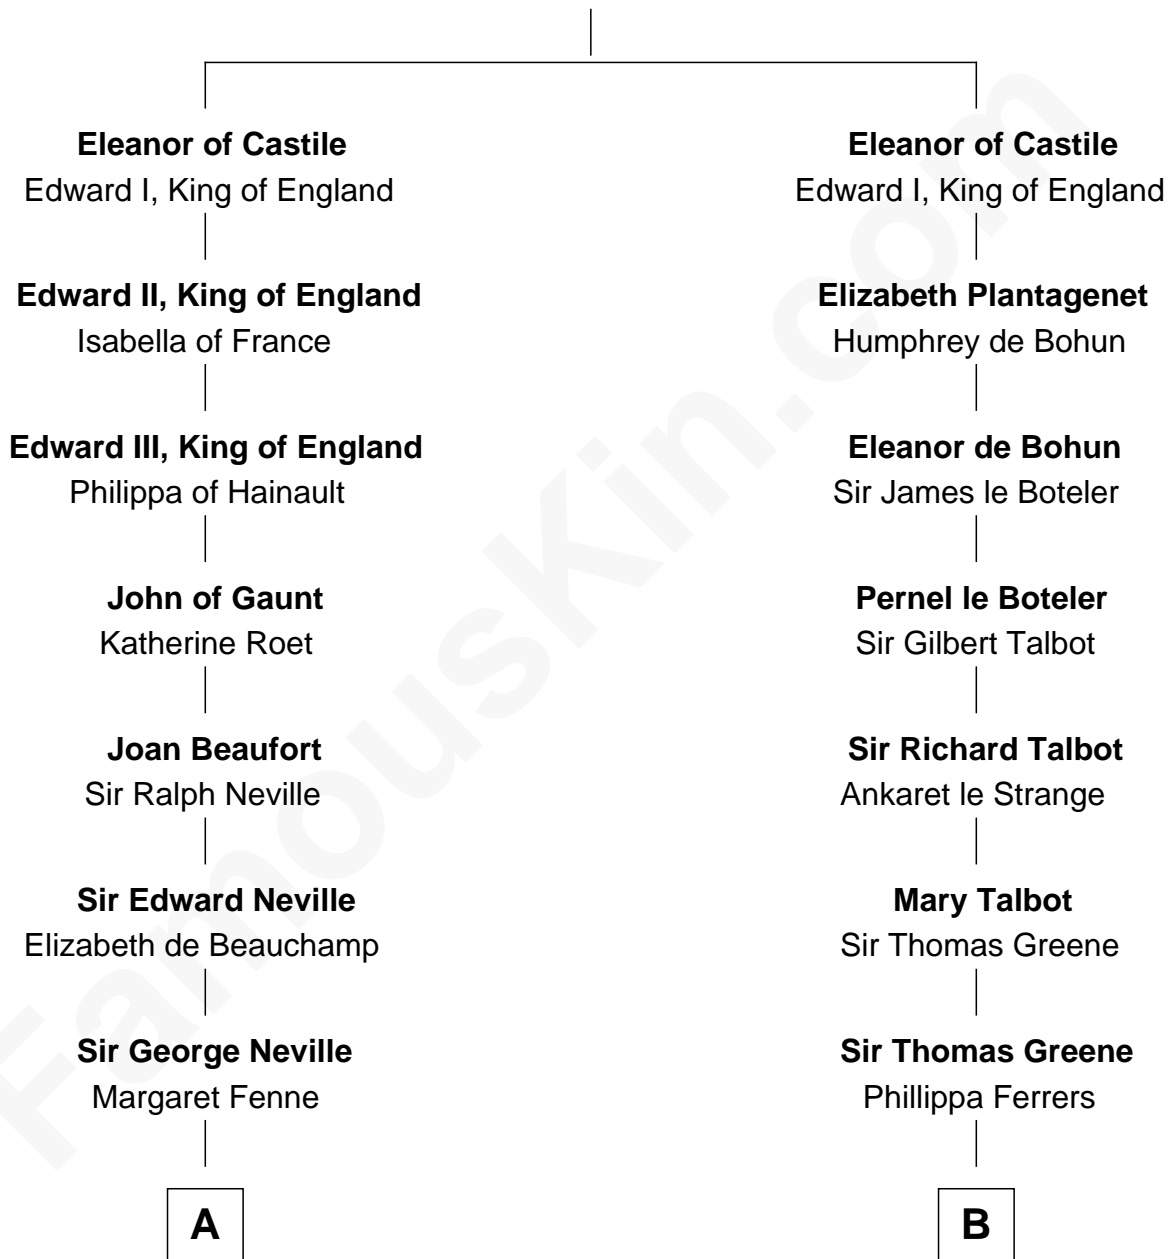

FamousKin.com Relationship Chart of

Princess Diana

Princess of Wales

15th cousin 6 times removed of

Jonathan Swift

Author of Gulliver's Travels

Ferdinand III, King of Castile

Joanna of Ponthieu

C

—
Frederick Spencer

Adelaide Horatia Elizabeth Seymour

—
Charles Robert Spencer

Margaret Baring

—
Albert Edward John Spencer

Cynthia Elinor Beatrix Hamilton

—
Edward John Spencer

Frances Ruth Burke Roche

—
Princess Diana

Princess of Wales

FamousKin.com