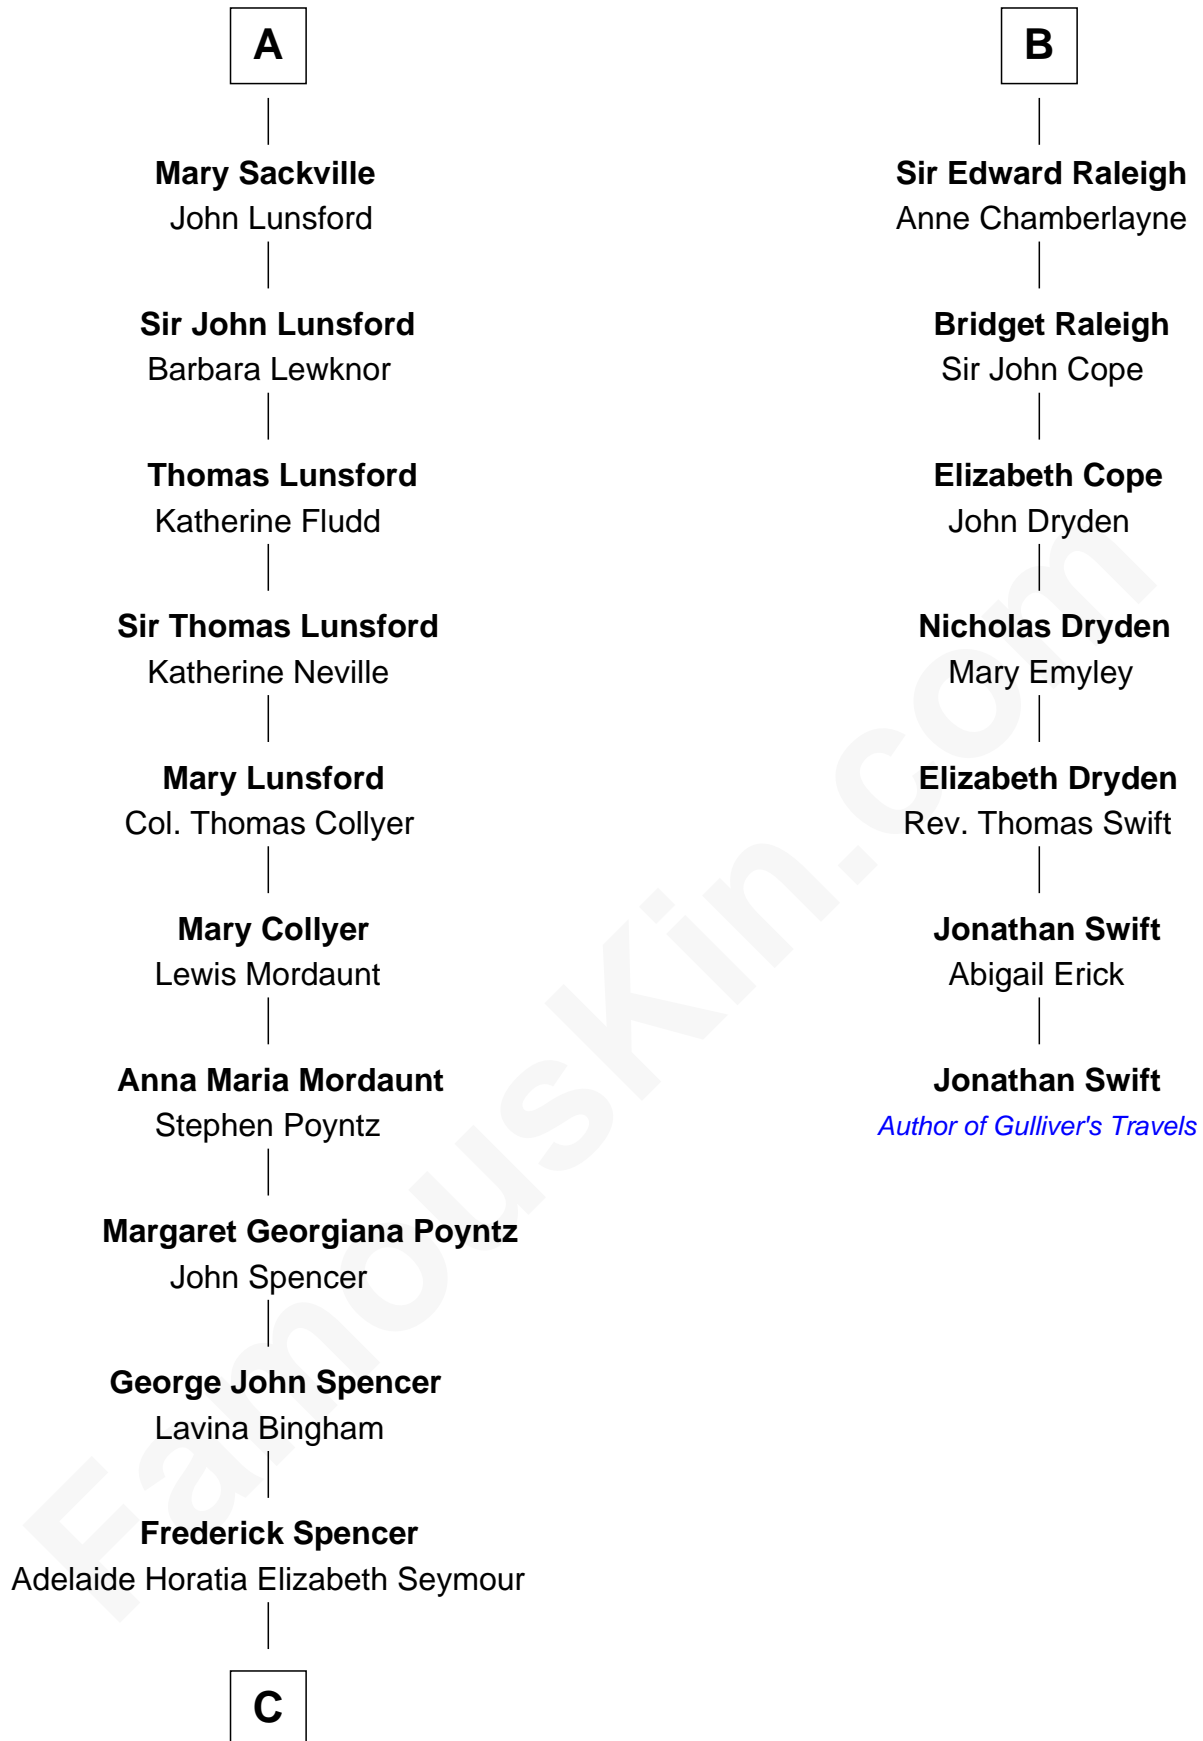

# FamousKin.com Relationship Chart of

**Princess Diana**

*Princess of Wales*

13th cousin 7 times removed of

**Jonathan Swift**

*Author of Gulliver's Travels*

**Humphrey de Bohun**

Elizabeth Plantagenet

**Eleanor de Bohun**  
Sir James le Boteler

**James le Boteler**  
Elizabeth Darcy

**James Butler**  
Anne de Welles

**James Butler**  
Joan Beauchamp

**Sir Thomas Butler**  
Anne Hankeford

**Margaret Butler**  
Sir William Boleyn

**Margaret Boleyn**  
John Sackville

**A**

**Eleanor de Bohun**  
Sir James le Boteler

**Pernel le Boteler**  
Sir Gilbert Talbot

**Sir Richard Talbot**  
Ankaret le Strange

**Mary Talbot**  
Sir Thomas Greene

**Sir Thomas Greene**  
Phillippa Ferrers

**Elizabeth Greene**  
William Raleigh

**Sir Edward Raleigh**  
Margaret Verney

**B**

**C**

—  
**Charles Robert Spencer**

Margaret Baring

—  
**Albert Edward John Spencer**