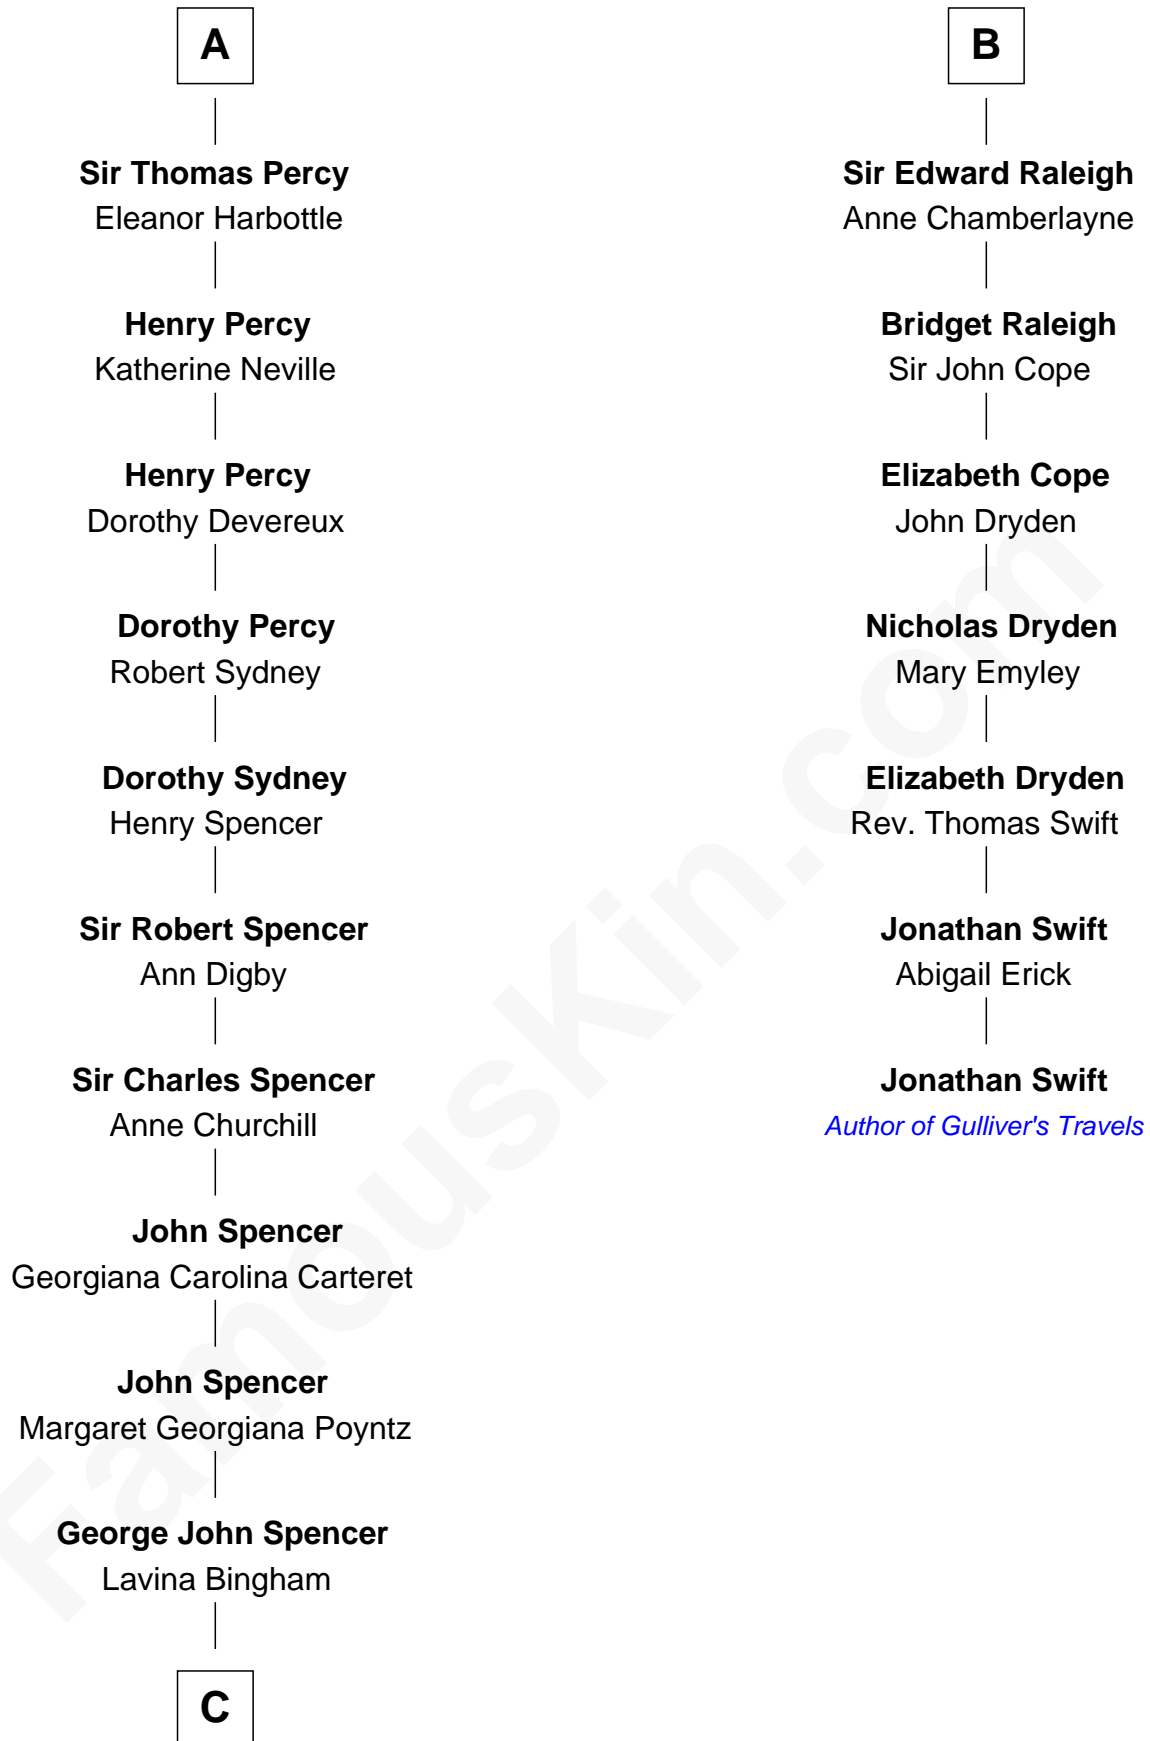

FamousKin.com Relationship Chart of

Princess Diana

Princess of Wales

13th cousin 8 times removed of

Jonathan Swift

Author of Gulliver's Travels

C

—
Frederick Spencer

Adelaide Horatia Elizabeth Seymour

—
Charles Robert Spencer

Margaret Baring

—
Albert Edward John Spencer

Cynthia Elinor Beatrix Hamilton

—
Edward John Spencer

Frances Ruth Burke Roche

—
Princess Diana

Princess of Wales

FamousKin.com