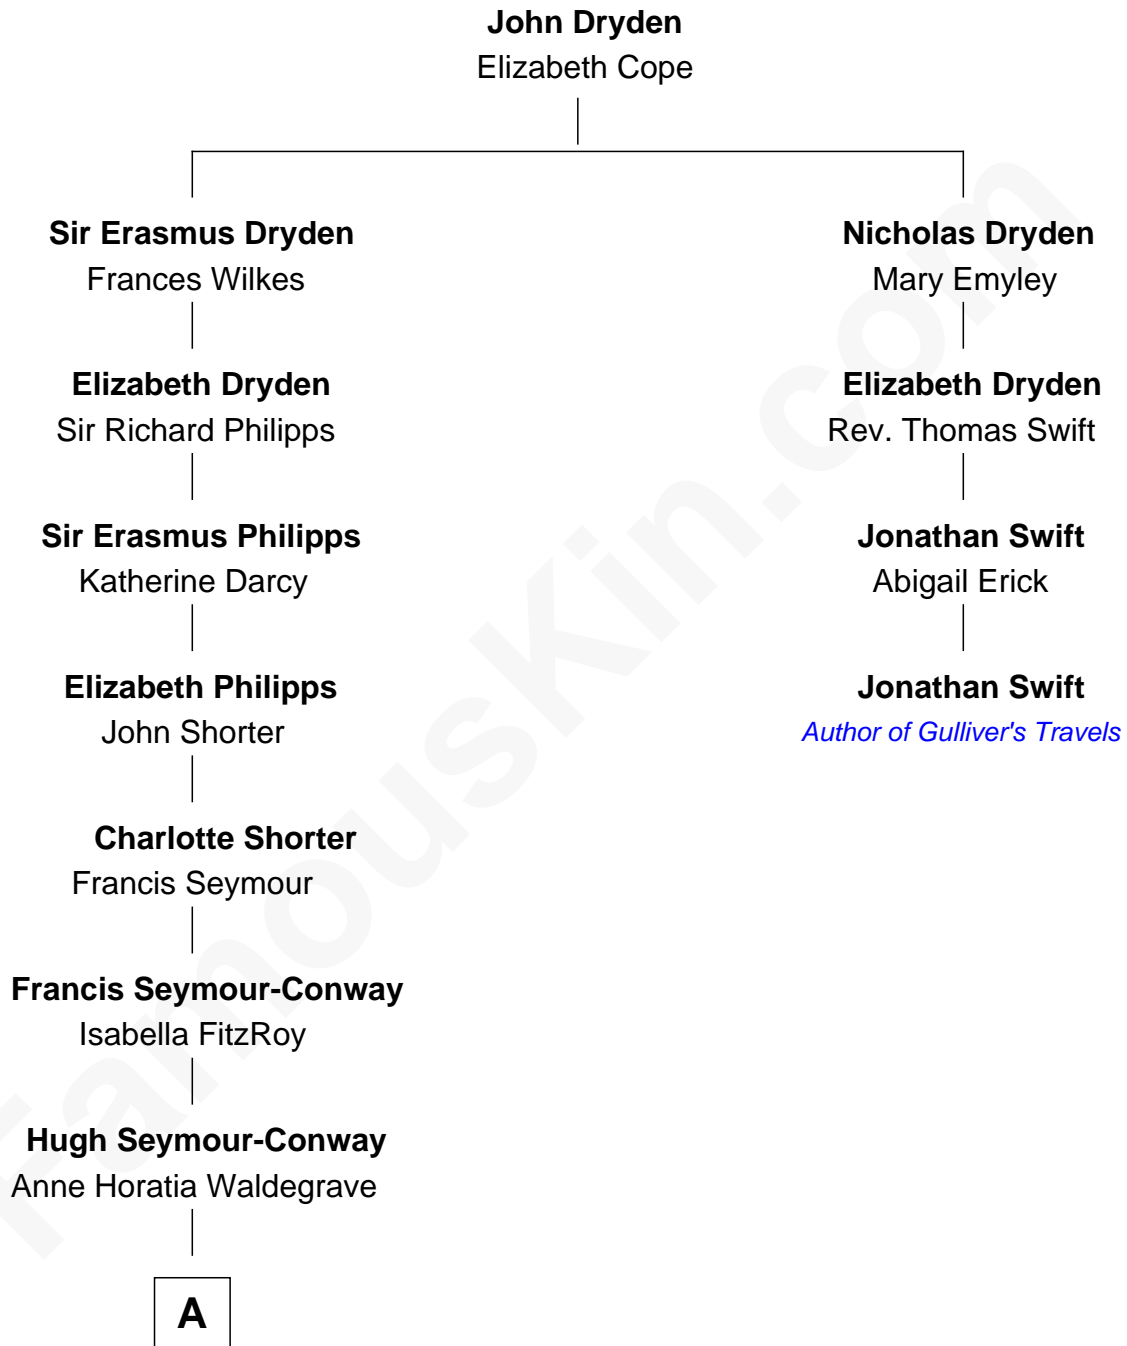

FamousKin.com Relationship Chart of

Princess Diana

Princess of Wales

3rd cousin 9 times removed of

Jonathan Swift

Author of Gulliver's Travels

A

—
Sir Horace Beauchamp Seymour

Elizabeth Malet Palk

—
Adelaide Horatia Elizabeth Seymour

Frederick Spencer

—
Charles Robert Spencer

Margaret Baring

—
Albert Edward John Spencer

Cynthia Elinor Beatrix Hamilton

—
Edward John Spencer

Frances Ruth Burke Roche

—
Princess Diana

Princess of Wales