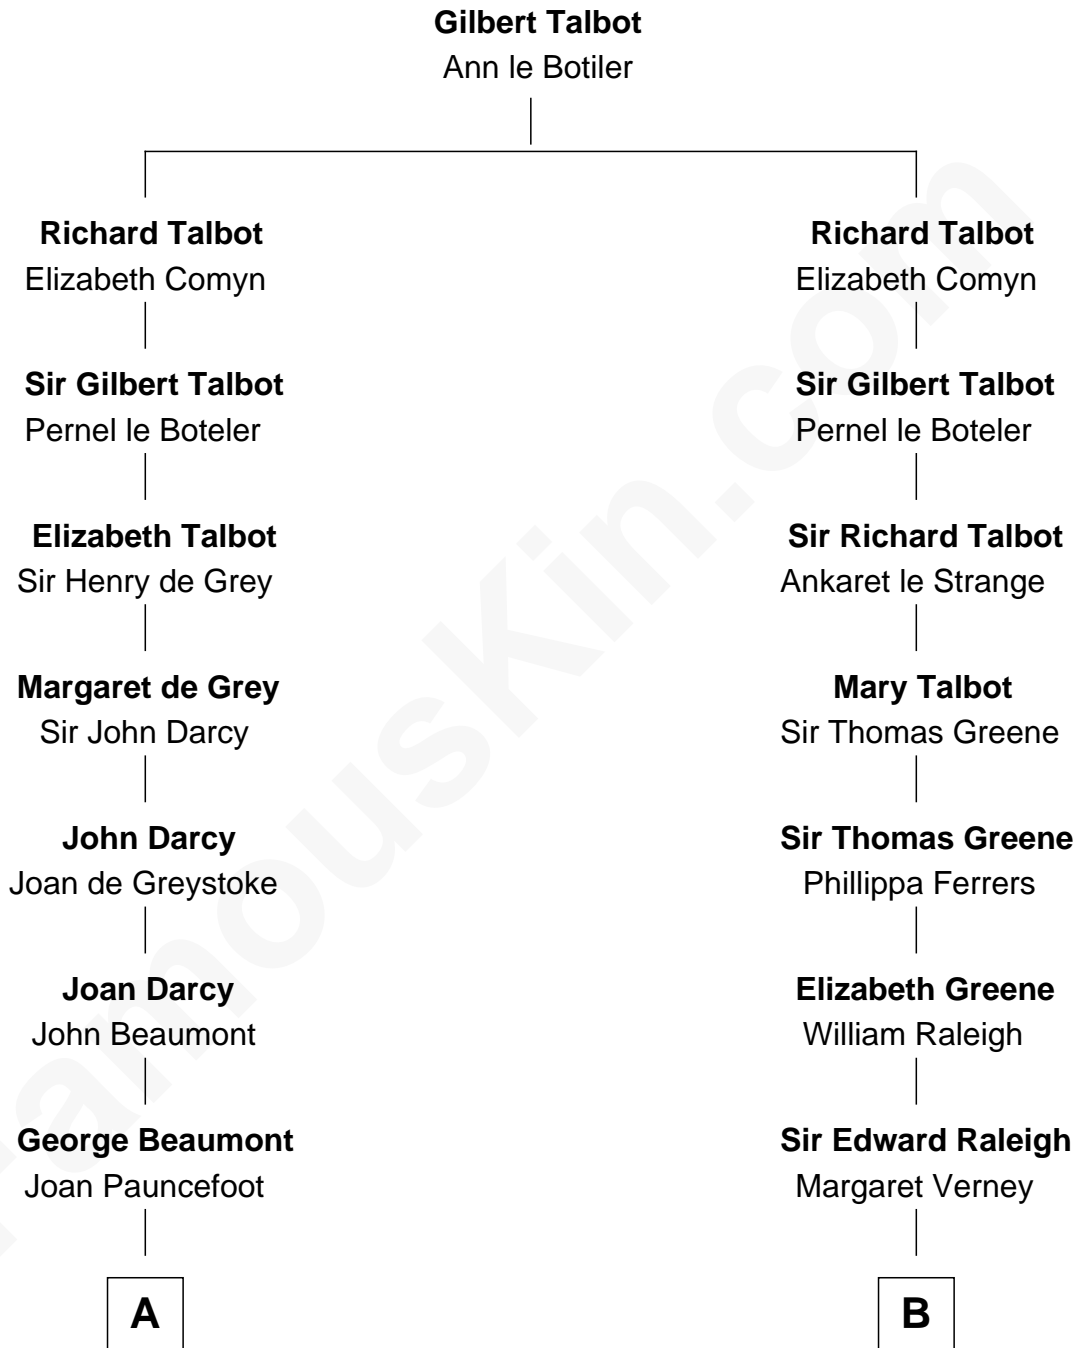

## Relationship Chart of

### Princess Diana

*Princess of Wales*

13th cousin 8 times removed of

**Jonathan Swift**  
*Author of Gulliver's Travels*

**C**

**Charles George Bingham**

Cecilia Catherine Gordon-Lennox

**Rosalind Cecilia Caroline Bingham**

James Albert Edward Hamilton

**Cynthia Elinor Beatrix Hamilton**

Albert Edward John Spencer

**Edward John Spencer**

Frances Ruth Burke Roche

**Princess Diana**

*Princess of Wales*

FamousKin.com