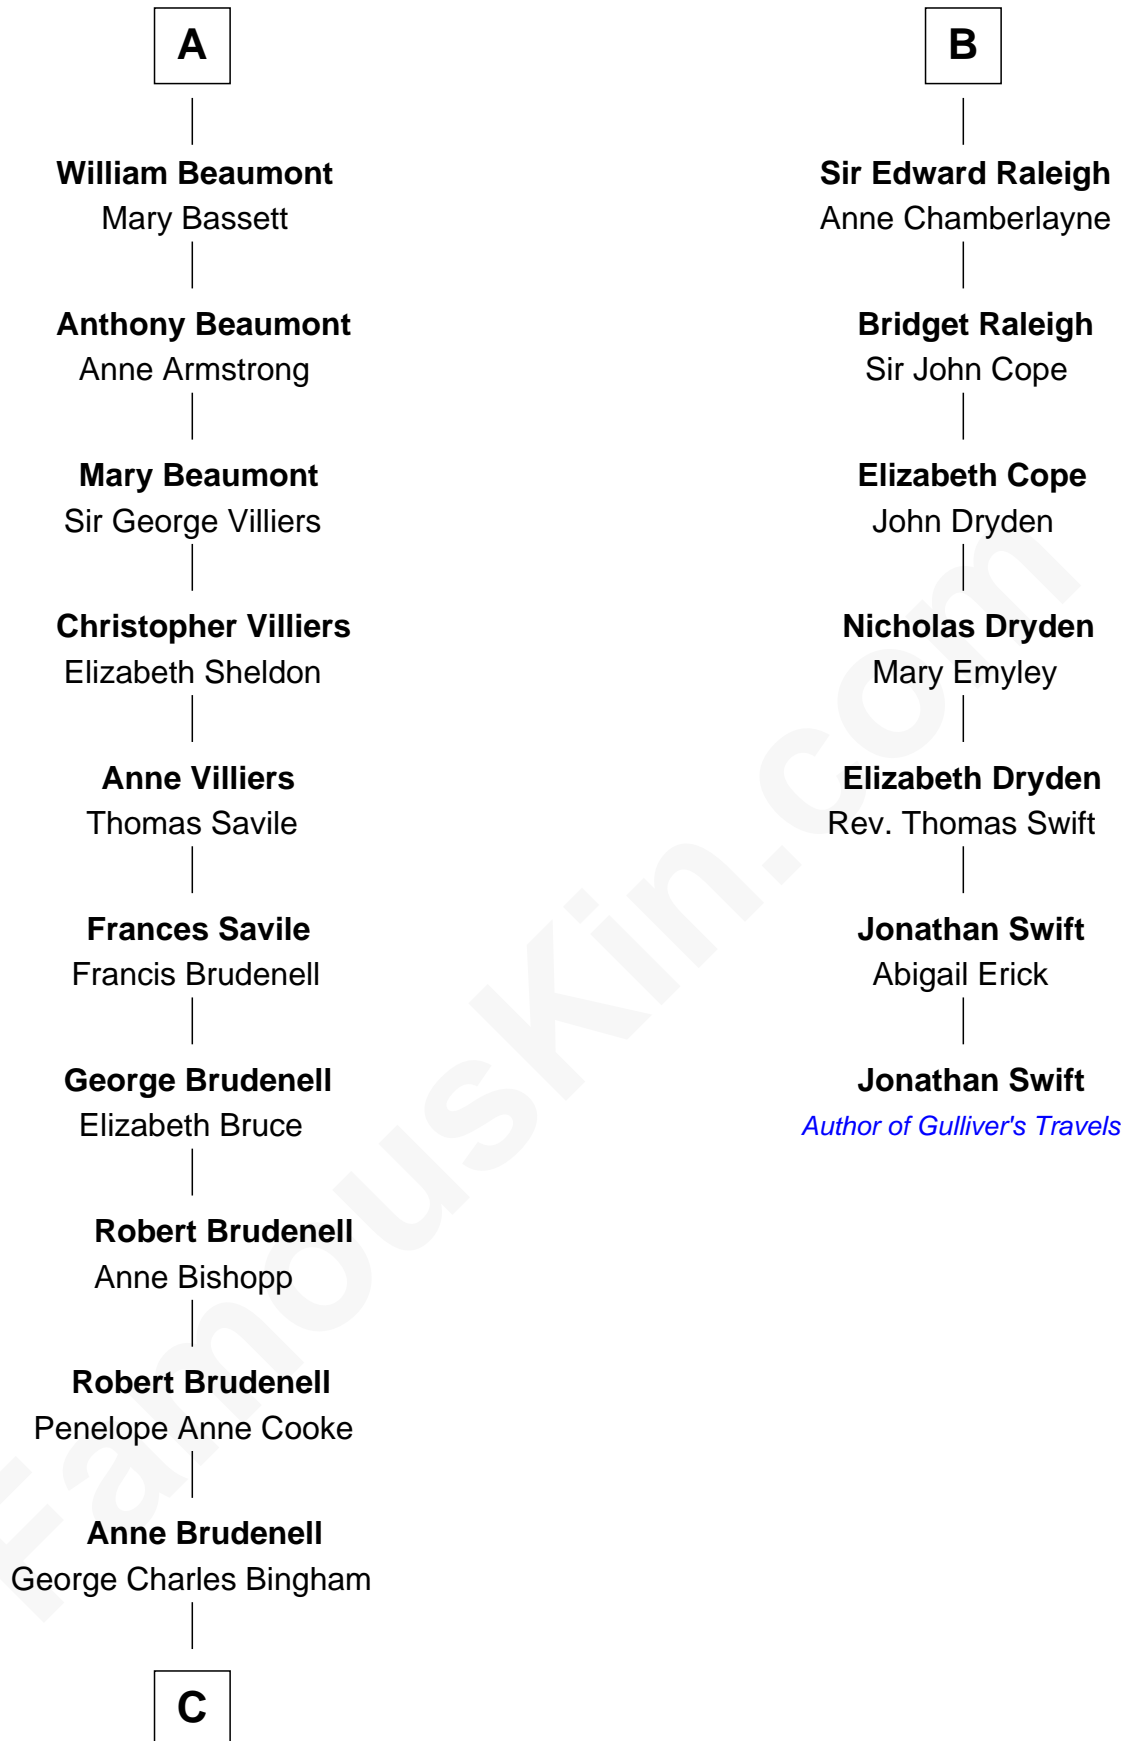

## Relationship Chart of

### Princess Diana

*Princess of Wales*

13th cousin 8 times removed of

**Jonathan Swift**  
*Author of Gulliver's Travels*

**C**

**Charles George Bingham**

Cecilia Catherine Gordon-Lennox

**Rosalind Cecilia Caroline Bingham**

James Albert Edward Hamilton

**Cynthia Elinor Beatrix Hamilton**

Albert Edward John Spencer

**Edward John Spencer**

Frances Ruth Burke Roche

**Princess Diana**

*Princess of Wales*

FamousKin.com