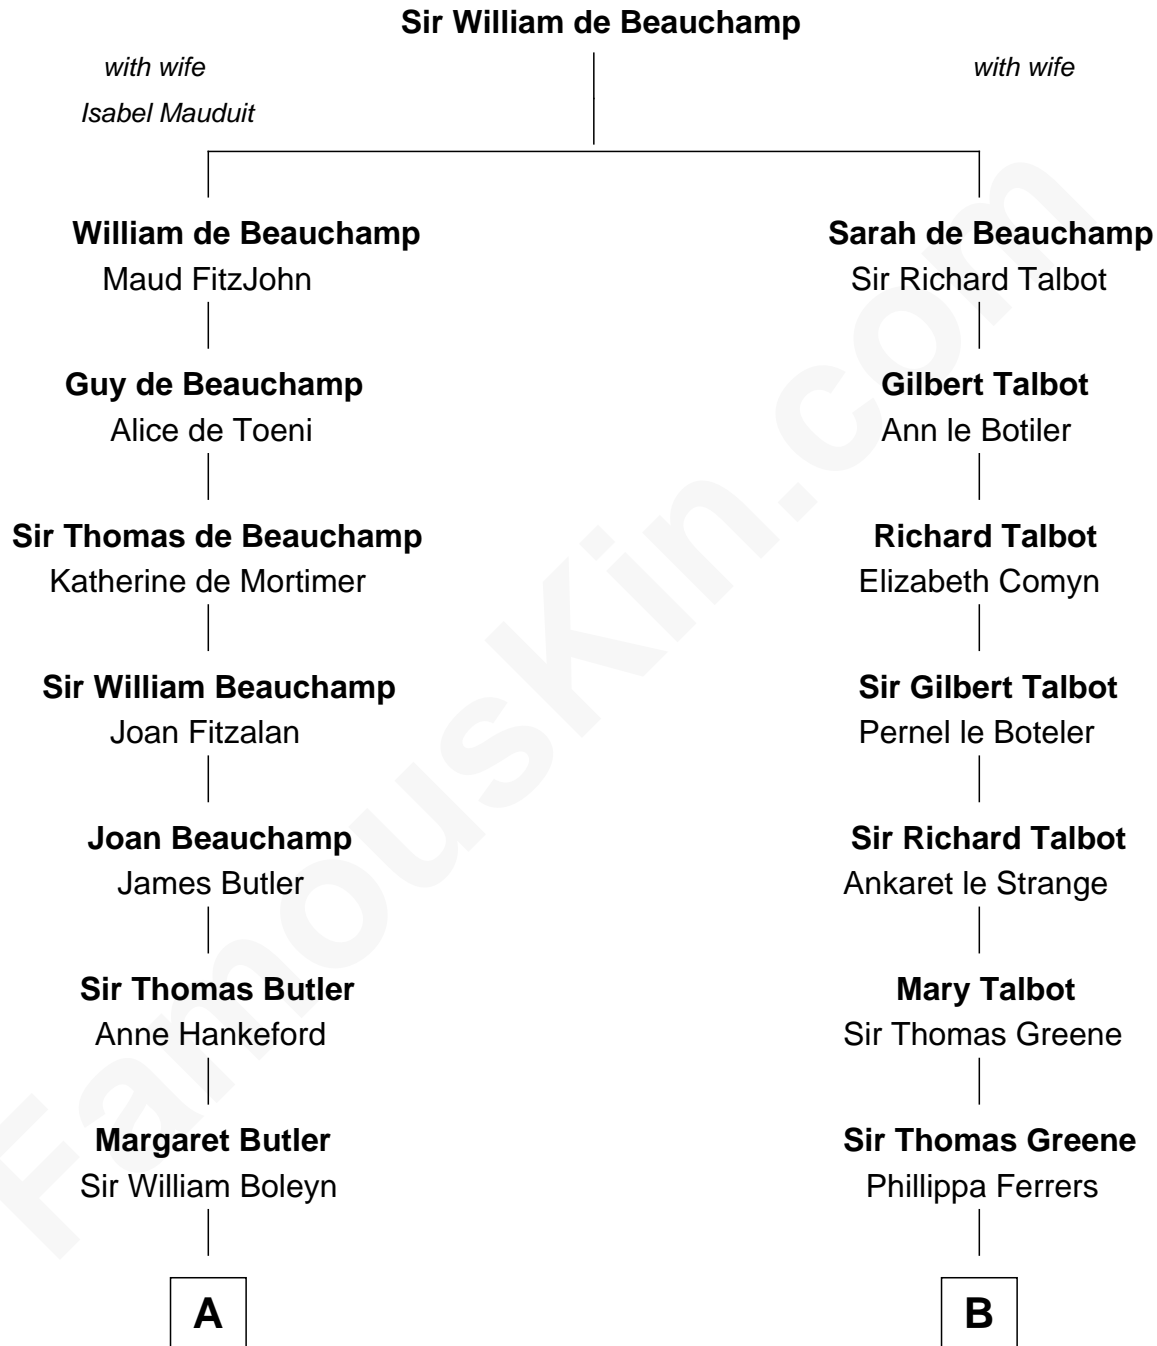

# FamousKin.com Relationship Chart of

**Princess Diana**

*Princess of Wales*

15th cousin 6 times removed of

**Jonathan Swift**

*Author of Gulliver's Travels*

**C**

—  
**Frederick Spencer**

Adelaide Horatia Elizabeth Seymour

—  
**Charles Robert Spencer**

Margaret Baring

—  
**Albert Edward John Spencer**

Cynthia Elinor Beatrix Hamilton

—  
**Edward John Spencer**

Frances Ruth Burke Roche

—  
**Princess Diana**

*Princess of Wales*

FamousKin.com