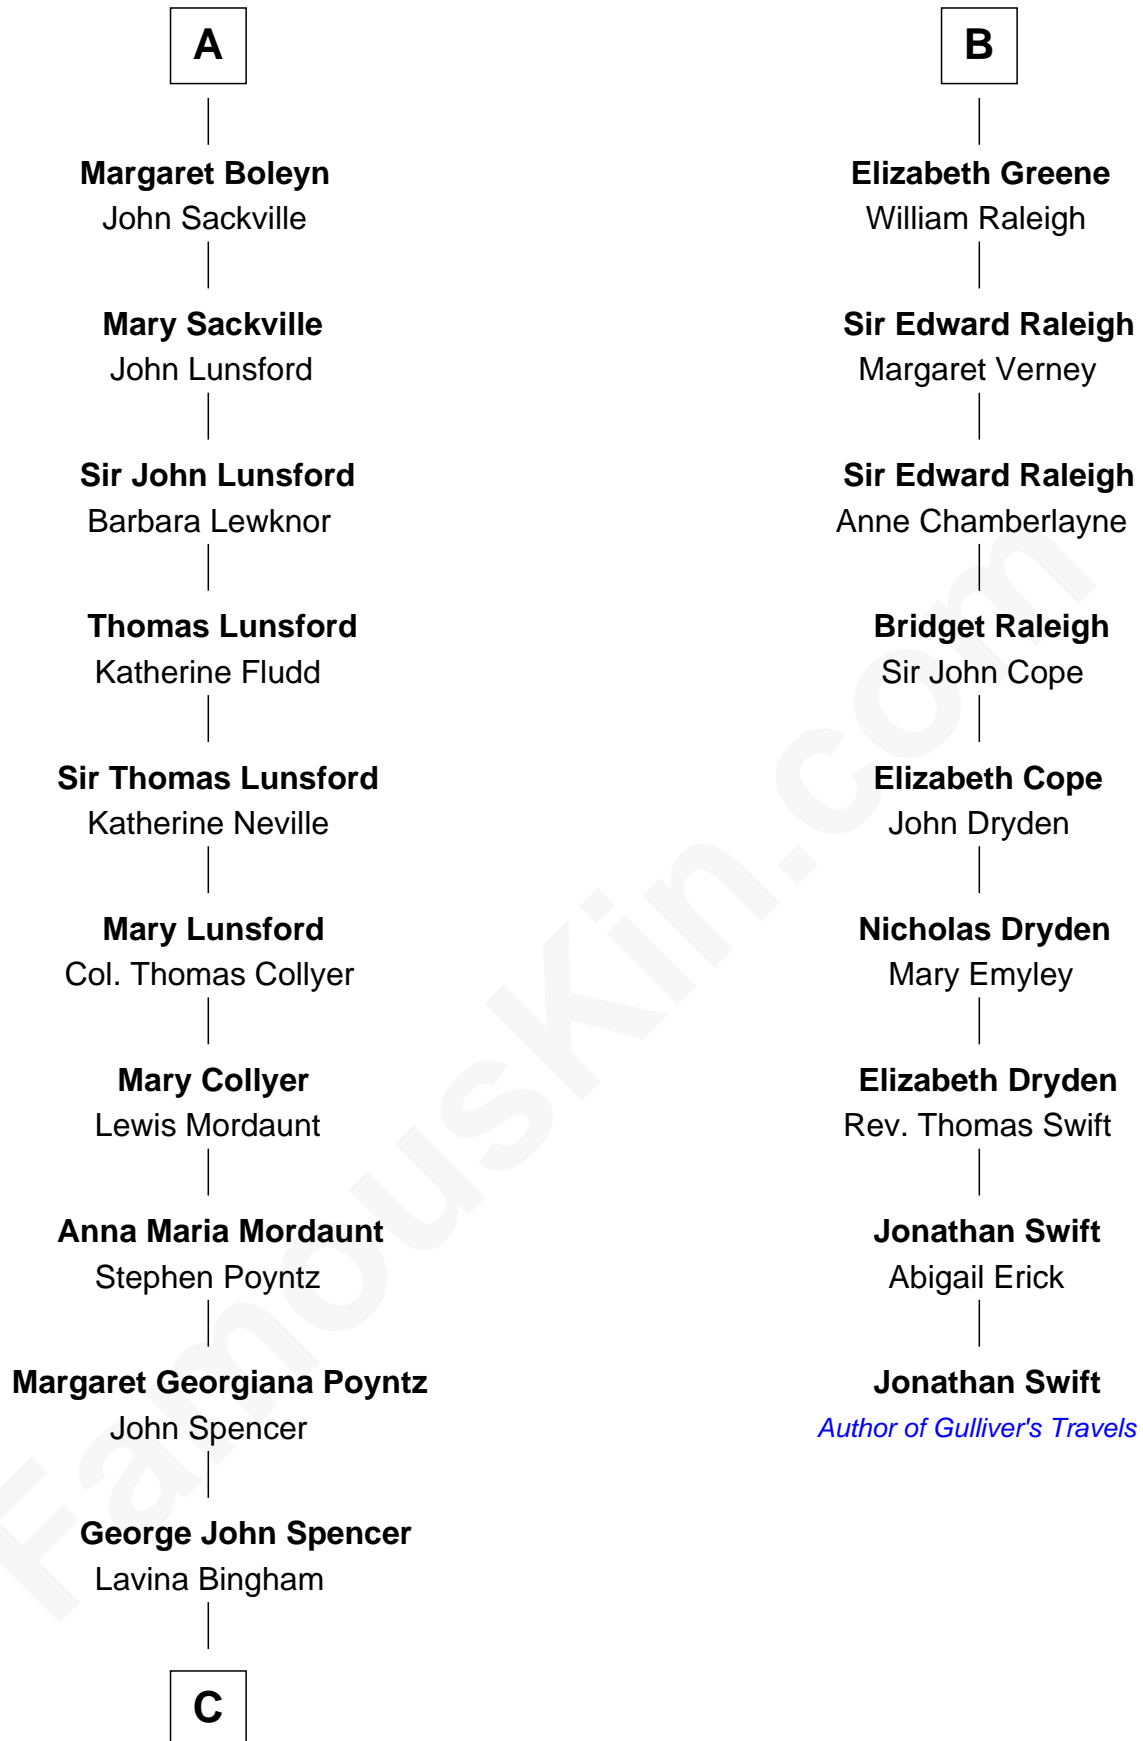

# FamousKin.com Relationship Chart of

**Princess Diana**

*Princess of Wales*

15th cousin 6 times removed of

**Jonathan Swift**

*Author of Gulliver's Travels*

**C**

—  
**Frederick Spencer**

Adelaide Horatia Elizabeth Seymour

—  
**Charles Robert Spencer**

Margaret Baring

—  
**Albert Edward John Spencer**

Cynthia Elinor Beatrix Hamilton

—  
**Edward John Spencer**

Frances Ruth Burke Roche

—  
**Princess Diana**

*Princess of Wales*

FamousKin.com