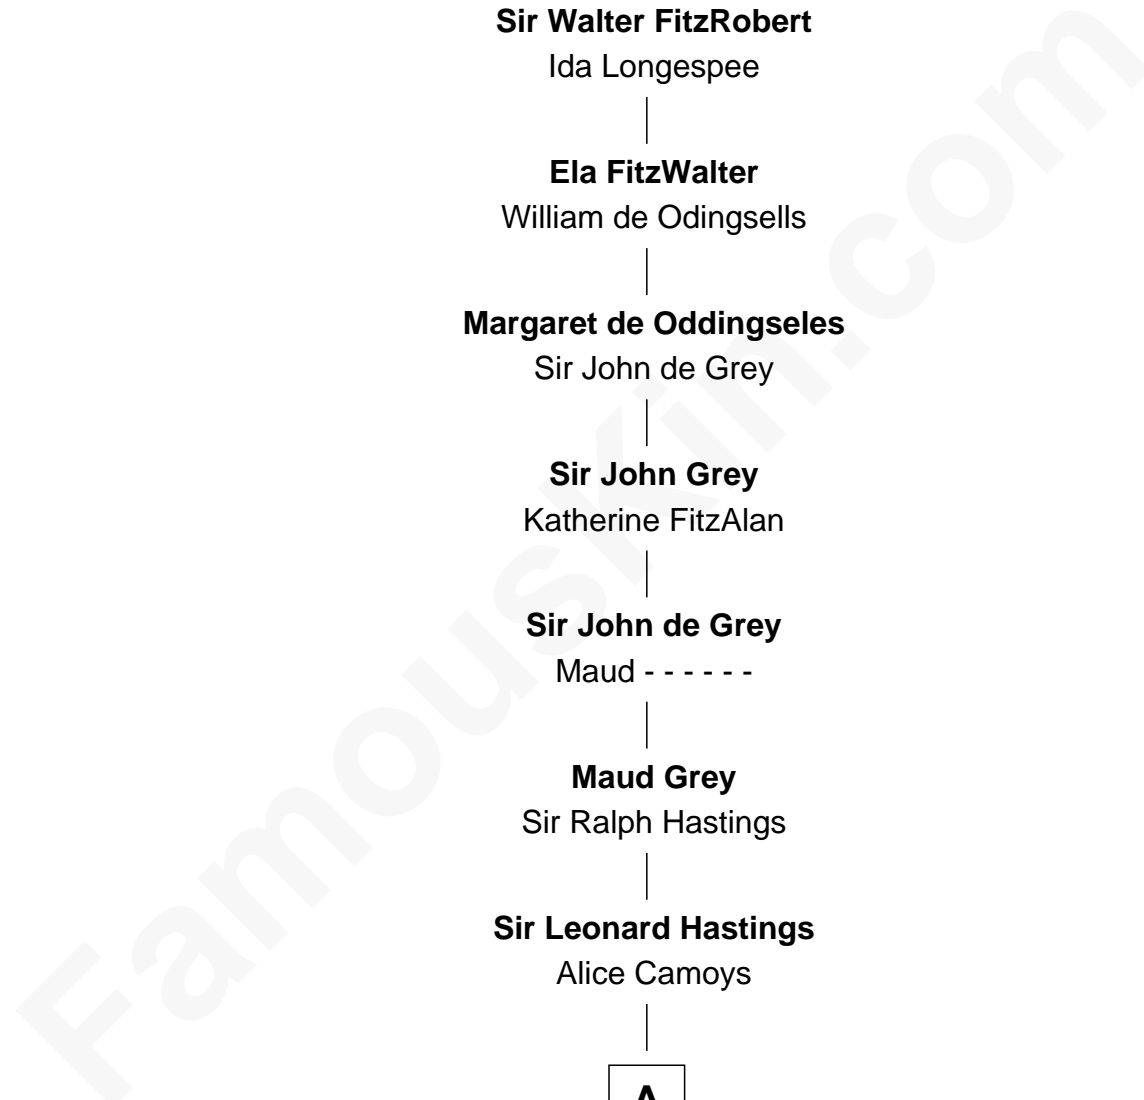

Robert Fitz Walter

Rohese - - - - -

Sir Walter FitzRobert

Ida Longespee

Ela FitzWalter

William de Odingsells

Margaret de Oddingseles

Sir John de Grey

Sir John Grey

Katherine FitzAlan

Sir John de Grey

Maud - - - - -

Maud Grey

Sir Ralph Hastings

Sir Leonard Hastings

Alice Camoys

A