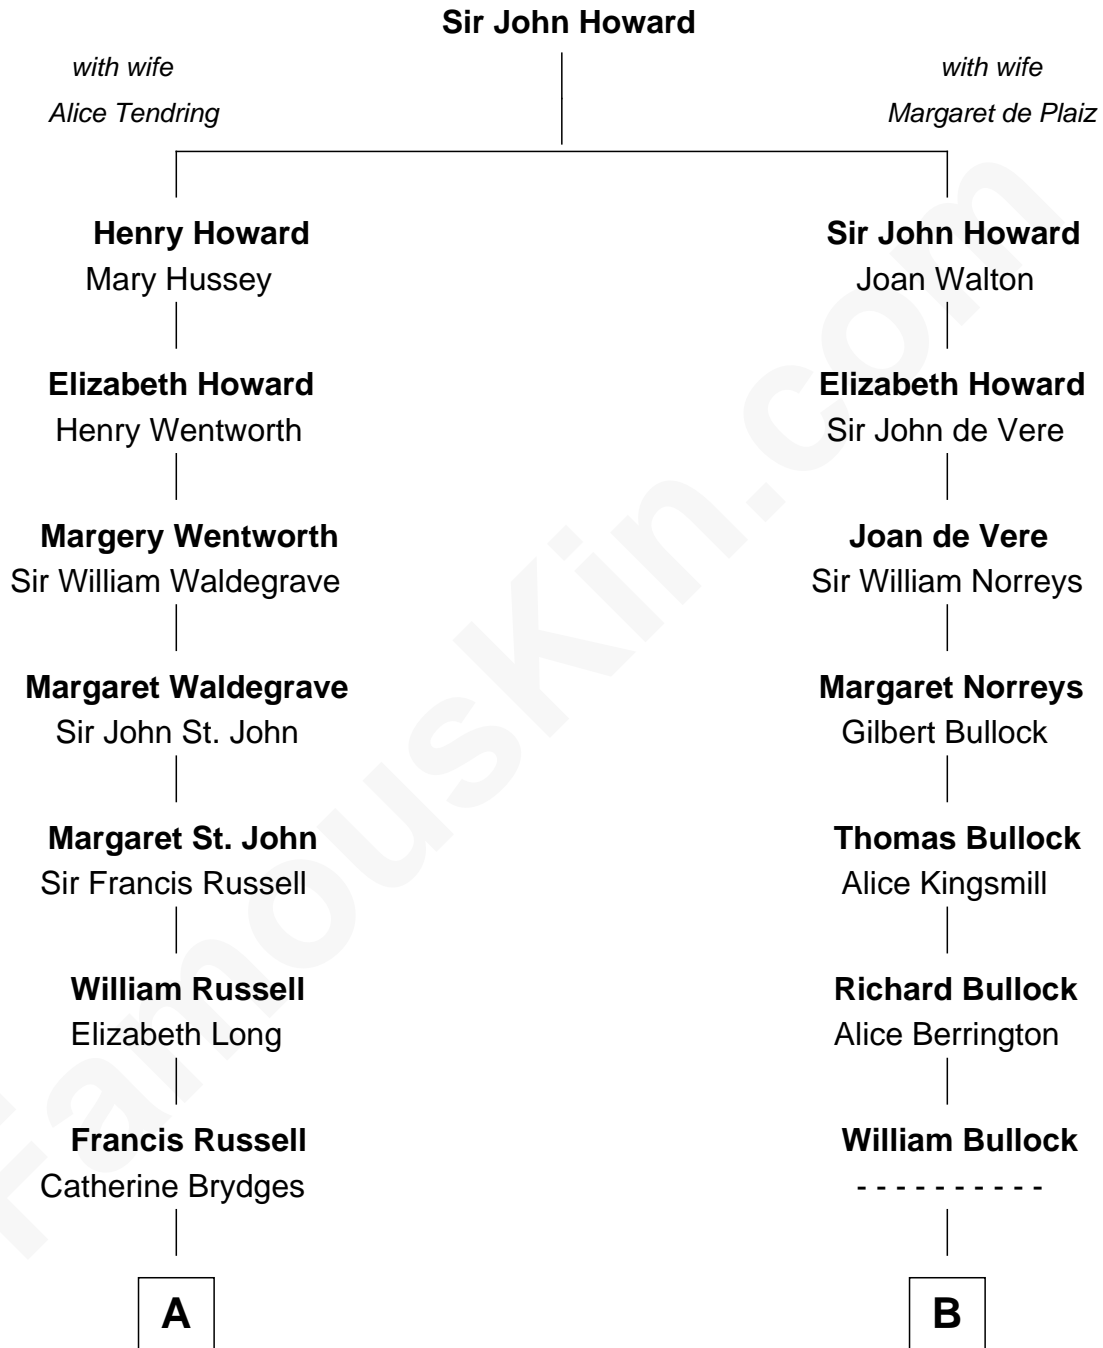

FamousKin.com

Relationship Chart of

Princess Diana

Princess of Wales

16th cousin 1 time removed of

Alan Ladd
Movie Actor

A

Anne Russell

George Digby

Ann Digby

Sir Robert Spencer

Sir Charles Spencer

Anne Churchill

John Spencer

Georgiana Carolina Carteret

John Spencer